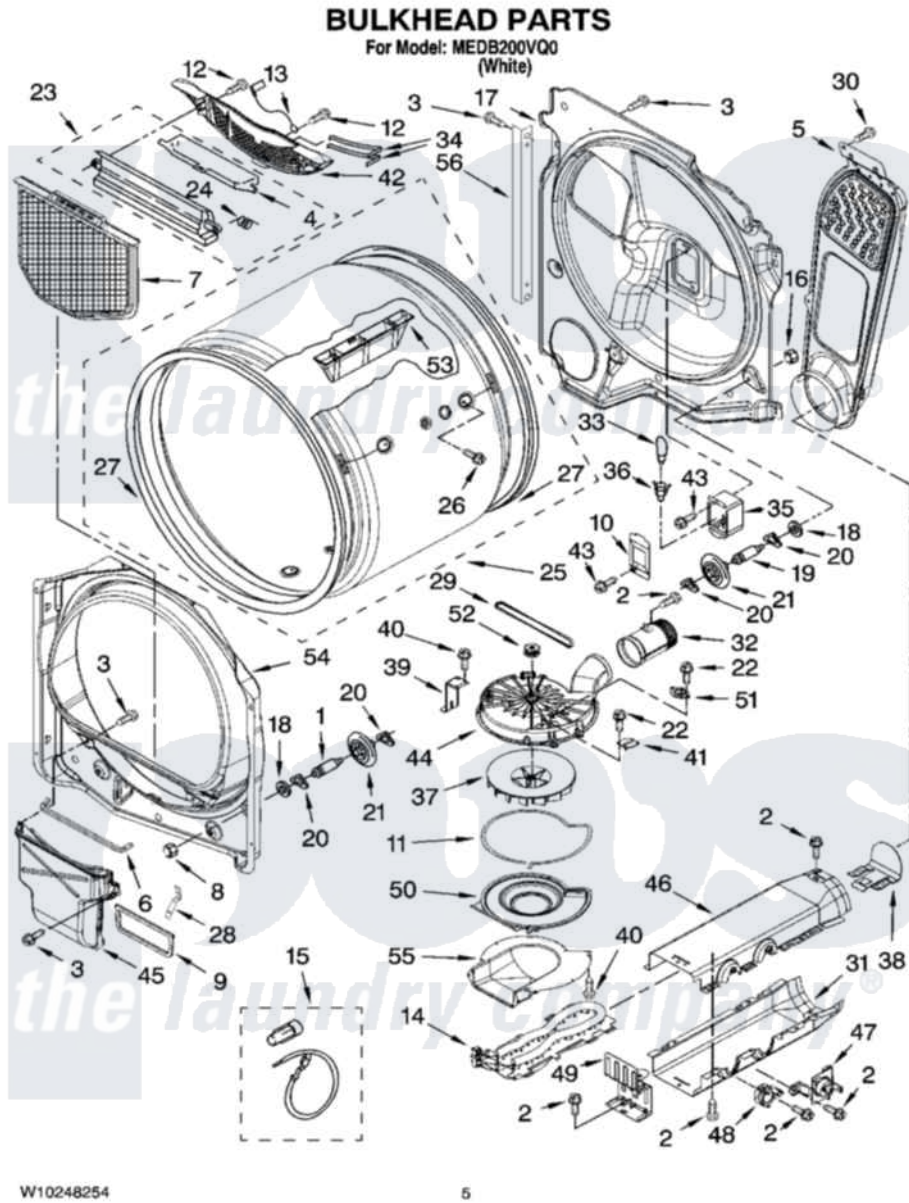

**Maytag MEDB200VQ0 03 - BULKHEAD PARTS, OPTIONAL PARTS (NOT INCLUDED)**

Maytag Residential Maytag MEDB200VQ0 Dryer Parts Parts Diagram 03 - BULKHEAD PARTS, OPTIONAL PARTS (NOT INCLUDED)

Click on the part number to view part

Item	Original Part Number	Replaced By	Status	Part Description
1	8575324	<a href="#">W10359271</a>		Shaft, Drum Roller Threads
2	<a href="#">90767</a>			Screw, 8A X 3/8 HeX Washer Head Tapping
3	<a href="#">3390631</a>			Screw, 10-16 X 3/8
4	3394984	<a href="#">8563758</a>		Door, Lint Screen
5	<a href="#">8544730</a>			Air Duct Assembly
6	<a href="#">697813</a>			Seal, Outlet Housing
7	W10178353	<a href="#">W10120998</a>		Screen
8	3934666	<a href="#">W10080210</a>		Nut, 3/8 X 16
9	<a href="#">8544721</a>			Seal, Lint Duct
10	3402841	<a href="#">8532165</a>		Lens, Drum Light
11	<a href="#">8573068</a>			Seal, Blower Cover
12	<a href="#">3387230</a>			Screw, 10-16 X 13/16
13	3392258	<a href="#">3393840</a>		Wire
14	<a href="#">8544771</a>			Heater Element