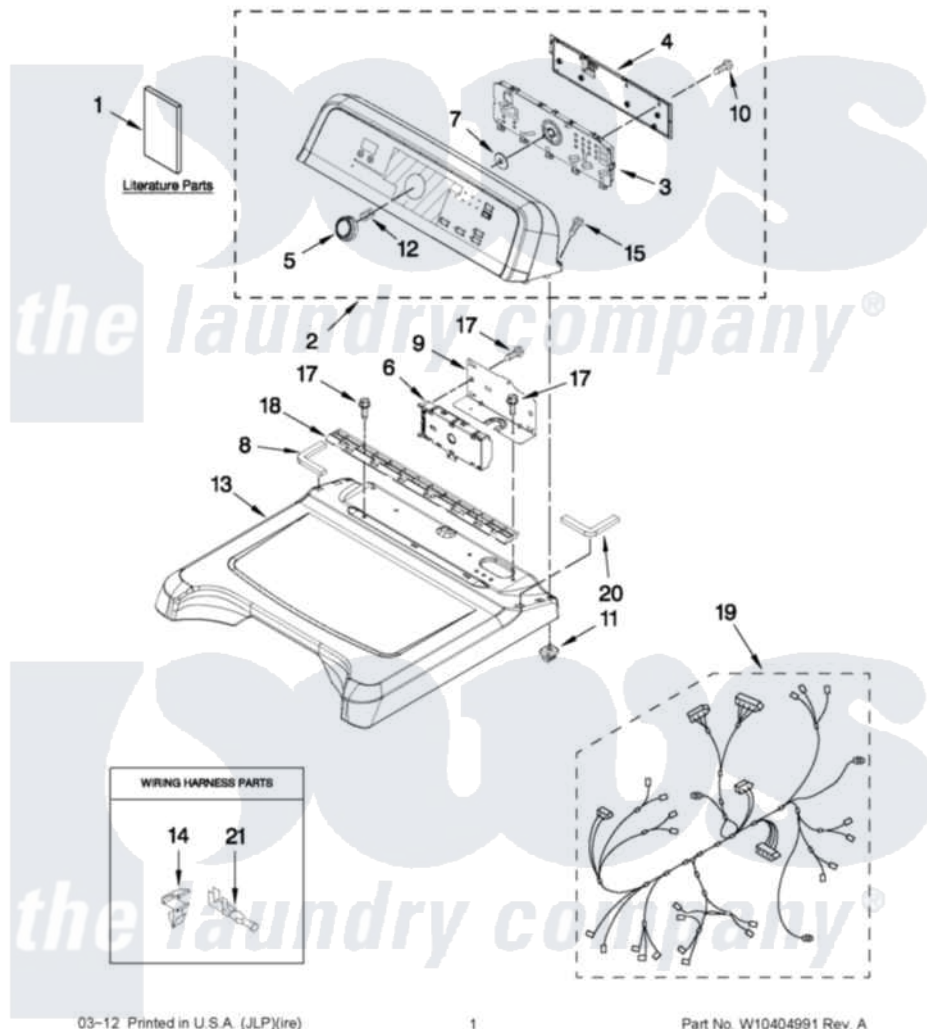

Maytag MEDB200VQ1 01 - TOP AND CONSOLE PARTS

MAYTAG

TOP AND CONSOLE PARTS

27" ELECTRIC DRYER

For Model: MEDB200VQ1
(White)

03-12 Printed in U.S.A. (JLP)(ire)

1

Part No. W10404991 Rev. A

Maytag [Residential Maytag MEDB200VQ1 Dryer Parts](#) Parts Diagram 01 - TOP AND CONSOLE PARTS
Click on the part number to view part

Item	Original Part Number	Replaced By	Status	Part Description
1	W10388775		Not Available	INSTALLATION, DIAGNOSTIC GUIDE
"	W10260037		Not Available	GUIDE, USE & CARE
"	W10156733		Not Available	Tech Sheet
2	W10110298			Console Assembly
3	W10336133			Assembly, User Interface
4	W10051124			Cover, Rear
5	W10051126			Knob Assembly
6	W10111621			Control Electronic
7	8572039			Seal, User Interface
8	W10219695			Foam Seal, Top
9	8563853			Bracket, Machine Controller
10	W10003770			Screw, 6-19 X 1/2
11	W10112673			Screw, Grommet
12	W10153920			Spring, Knob
13	W10223157			Top
14	3394427			Clip-Harness

15	W10131402		Screw, 8-18 X 1.370
17	337686	Not Available	SCREW, 8-18 X .500
18	W10110295		Bracket, Console
19	W10319798		Harness, Electric
20	W10219694		Foam Seal, Top
21	94614		Terminal