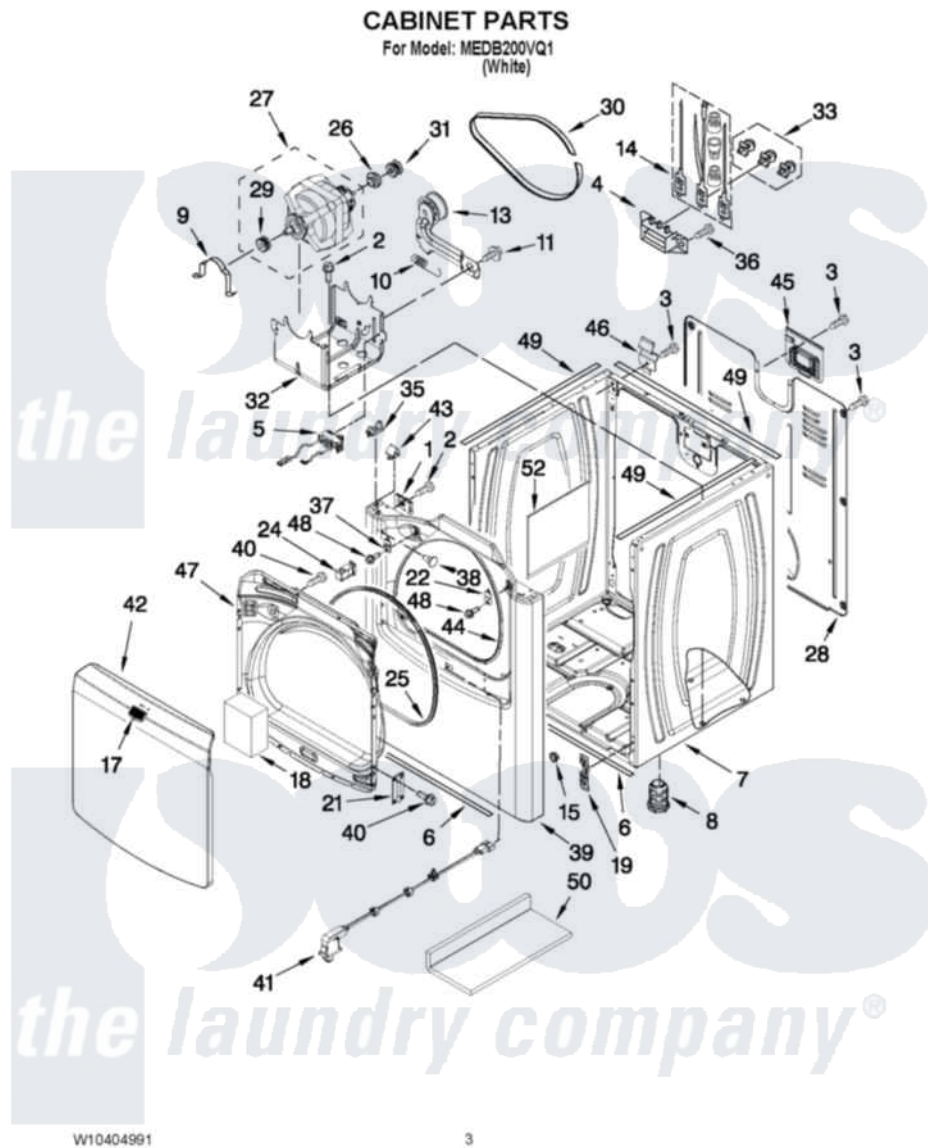

Maytag MEDB200VQ1 02 - CABINET PARTS

Maytag [Residential Maytag MEDB200VQ1 Dryer Parts](#) Parts Diagram 02 - CABINET PARTS
Click on the part number to view part

Item	Original Part Number	Replaced By	Status	Part Description
1	W10007520			Clip, Ground
2	3390631			Screw, 10-16 X 3/8
3	693995			Screw, Hex Head
4	3397659			Block, Terminal
5	W10314253			Switch, Assembly Broken Belt
6	W10224768			Seal, Foam Spill Guard
7	W10223154			Cabinet
8	3392100	49621		Feet-Leveling
NI	279810			Foot-Optional
9	660658			Clamp, Motor Mounting 343481 685441
10	3387374			Spring, Idler
11	3389420			Retainer-Idler 1/4-20 X 1/16
13	8547160			Pulley Assembly
14	279318			Terminal Tinned And Brass Panel
15	8578560			Hole, Plug

17	W10323735		Badge
18	W10111867		Filler, Door
19	3394083		Clip, Front Panel
21	8579717		Assembly, Hinge
22	W10111888		Plug, Strike
24	W10111905		Assembly, Door Catch
25	W10221653	W10239307	Seal-Door
26	3393657		Restrainer, Belt
27	W10136932		Motor, Assembly 60 Hz
28	8558852		Panel, Rear
29	W10139247		Pulley, Blower
30	W10136934		Belt, Drive
31	W10136930		Pulley,
32	W10308685		Bracket, Motor
33	279393		Terminal Block Screw Kit
35	8568303		Locator, Snap Down
36	3393008	308685	Side Trim)
37	W10111906	W10295405	Strike
38	W10144494		Plug-Hole
39	W10111883	W10312757	Panel
40	342055	488627	Screw
41	W10201785		Door Switch Assembly
42	W10111876		Door, Outer
43	8576625		Lock, Front Top
44	W10044490		Seal, Front Panel
45	W10110241		Cover, Terminal Block
46	238088	8066217	Hinge, Top
47	W10111879		Door, Inner
48	3400805		Screw, 8-18 X 3/64
49	W10226482		Foam, Seal Spill Guard
50	W10215725		Cover, Door Switch
52	W10123956		Dampening Panel