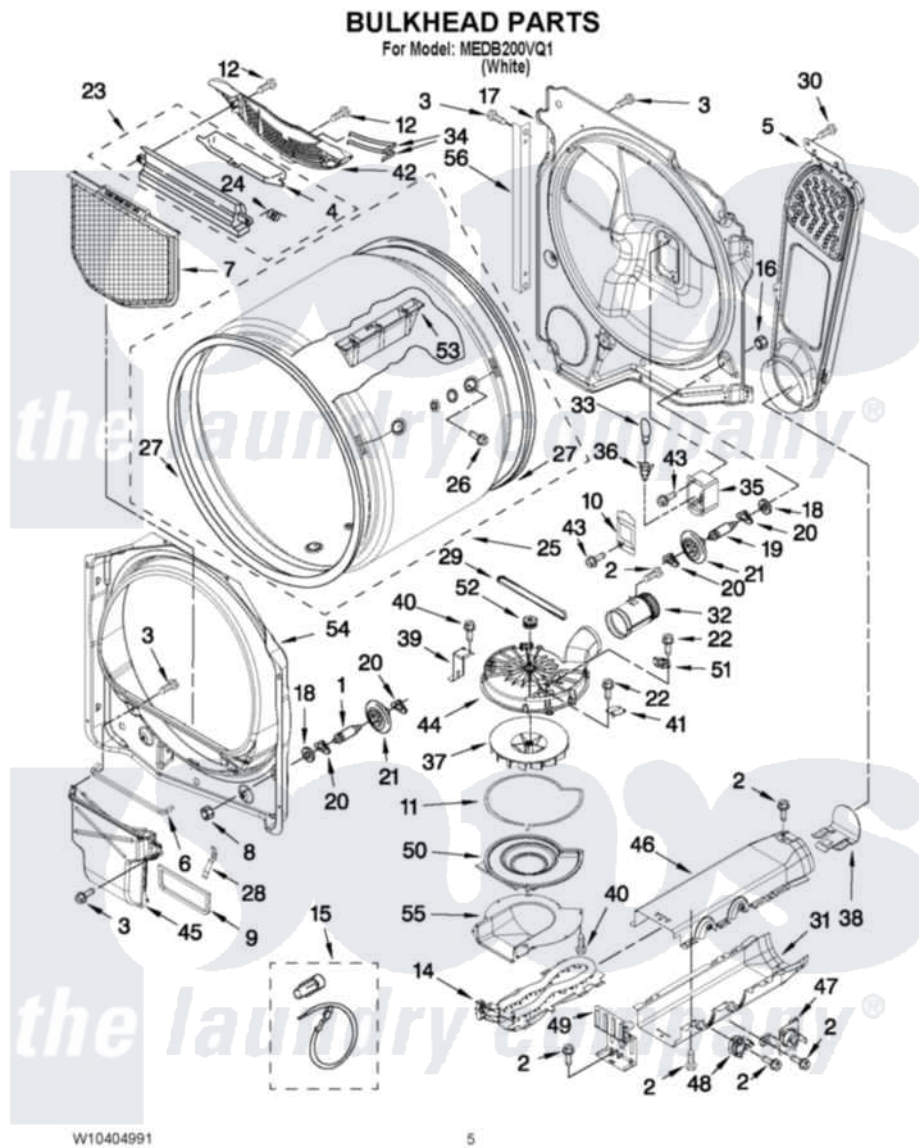

Maytag MEDB200VQ1 03 - BULKHEAD PARTS

Maytag [Residential Maytag MEDB200VQ1 Dryer Parts](#) Parts Diagram 03 - BULKHEAD PARTS
Click on the part number to view part

Item	Original Part Number	Replaced By	Status	Part Description
1	W10359271			Shaft, Drum Roller Threads
2	90767			Screw, 8A X 3/8 HeX Washer Head Tapping
3	3390631			Screw, 10-16 X 3/8
4	3394984	8563758		Door, Lint Screen
5	8544730			Air Duct Assembly
6	697813			Seal, Outlet Housing
7	W10049370	W10120998		Screen
8	3934666	W10080210		Nut, 3/8 X 16
9	8544721			Seal, Lint Duct
10	3402841	8532165		Lens, Drum Light
11	8573068			Seal, Blower Cover
12	3387230			Screw, 10-16 X 13/16
14	8544771			Heater Element
15	279457			Wire Kit, Terminal
16	W10001120	W10080190		Nut, 3/8-16
17	8557236			Bulkhead, Rear

18	3387459	W10080960	Washer, Support
19	W10359272		Shaft, Roller Drum Threads
20	690997		Washer, Thrust
21	W10314171		Roller, Support Assembly
22	3350424		Screw, 10-16 X 1/2
23	3394985	8563755	Housing, Outlet Assembly
24	3394986		Spring, Lint Screen Door
25	8557270	8557272	Drum, Assembly
26	W10219342		Screw, Baffle Mounting
27	W10116344	280140	Seal
28	8573070		Clip, Lint Duct
29	8544742		Belt, Blower
30	693995		Screw, Hex Head
31	8544770		Housing Slot, Heater Box
32	8544760		Exhaust Pipe
33	3406124	22002263	Lamp
34	3387223		Electrode, Sensor
35	3977373		Bracket, Drum Light
36	W10168632		Socket, Assembly
37	8544737		Wheel, Blower
38	8544776		Flange, Heater Box
39	8544741		Screw, 11-16 X 3/4 Lint Screen
40	97787	W10109200	Screw, Baffle Mounting
41	3390719		Thermal-Fuse
42	8544723		Grille Outlet
43	3390647	488729	Screw
44	W10256512		Housing, Blower
45	8544786		Lint Duct Assembly
46	8544769		Housing, Blower Lint Duct Assembly
47	280148		Thermal Cut-Off, Kit
48	8557403		Thermostat 295 F
49	8544729		Bracket, Heater Box
50	8544719		Cover, Blower
51	8577274		Thermostat 295F
52	8544739		Pulley, Blower
53	8565688		Baffle, Drum
54	8557244		Bulkhead, Front
55	8544718		Duct, Inlet Blower
56	8558163		Channel, Rear Bulkhead