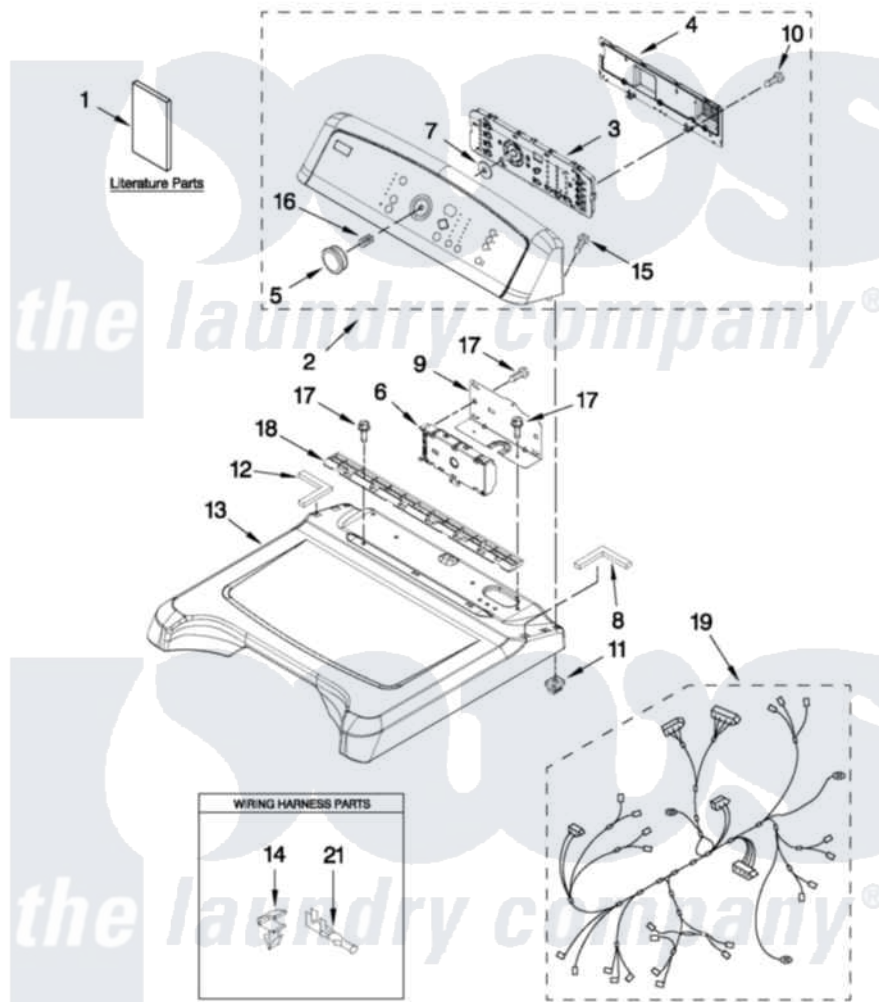

Maytag MEDB400VQ1 01 - TOP AND CONSOLE PARTS

MAYTAG

TOP AND CONSOLE PARTS

27" ELECTRIC DRYER

For Model: MEDB400VQ1

(White)

FOR ORDERING INFORMATION REFER TO PARTS PRICE LIST

3-11 Printed in U.S.A. (JLP) (psw)

1

Part No. W10404389 Rev. A

Maytag [Residential Maytag MEDB400VQ1 Dryer Parts](#) Parts Diagram 01 - TOP AND CONSOLE PARTS

[Click on the part number to view part](#)

Item	Original Part Number	Replaced By	Status	Part Description
1	W10388775		Not Available	INSTALLATION, DIAGNOSTIC GUIDE
"	W10260037		Not Available	GUIDE, USE & CARE
"	W10156733		Not Available	Tech Sheet
2	W10110298			Console Assembly
3	W10336133			Assembly, User Interface
4	W10051124			Cover, Rear
5	W10051126			Knob Assembly
6	W10111621			Control Electronic
7	8572039			Seal, User Interface
8	W10219694			Foam Seal, Top
9	8563853			Bracket, Machine Controller
10	W10003770			Screw, 6-19 X 1/2
11	W10112673			Screw, Grommet
12	W10219695			Foam Seal, Top
13	W10223157			Top
14	3394427			Clip-Harness

15	W10131402		Screw, 8-18 X 1.370
16	W10153920		Spring, Knob
17	337686	Not Available	SCREW, 8-18 X .500
18	W10110295		Bracket, Console
19	W10319798		Harness, Electric
21	94614		Terminal