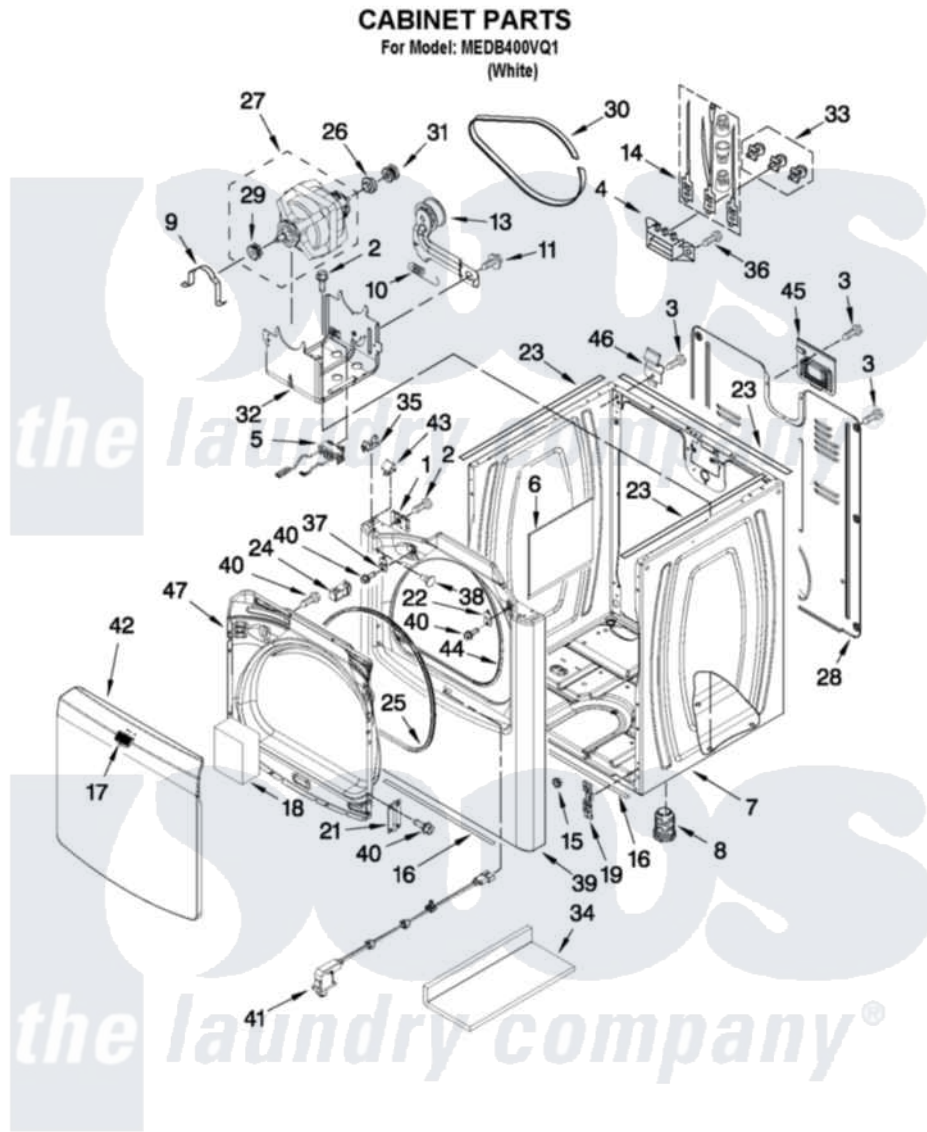

Maytag MEDB400VQ1 02 - CABINET PARTS

W10404389

FOR ORDERING INFORMATION REFER TO PARTS PRICE LIST

3

Maytag [Residential Maytag MEDB400VQ1 Dryer Parts](#) Parts Diagram 02 - CABINET PARTS
Click on the part number to view part

Item	Original Part Number	Replaced By	Status	Part Description
1	W10007520			Clip, Ground
2	3390631			Screw, 10-16 X 3/8
3	693995			Screw, Hex Head
4	3397659			Block, Terminal
5	W10314253			Switch, Assembly Broken Belt
6	W10123956			Dampening Panel
7	W10223154			Cabinet
8	3392100	49621		Feet-Leveling
NI	279810			Foot-Optional
9	660658			Clamp, Motor Mounting 343481 685441
10	3387374			Spring, Idler
11	3389420			Retainer-Idler 1/4-20 X 1/16
13	8547160			Pulley Assembly
14	279318			Terminal Tinned And Brass Panel
15	8578560			Hole, Plug

16	W10224768		Seal, Foam Spill Guard
17	W10323735		Badge
18	W10111867		Filler, Door
19	3394083		Clip, Front Panel
21	8579717		Assembly, Hinge
22	W10111888		Plug, Strike
23	W10226482		Foam, Seal Spill Guard
24	W10111905		Assembly, Door Catch
25	W10221653	W10239307	Seal-Door
26	3393657		Restrainer, Belt
27	W10136932		Motor, Assembly 60 Hz
28	8558830	Not Available	Panel, Rear
29	W10139247		Pulley, Blower
30	W10136934		Belt, Drive
31	W10136930		Pulley,
32	W10308685		Bracket, Motor
33	279393		Terminal Block Screw Kit
34	W10215725		Cover, Door Switch
35	8568303		Locator, Snap Down
36	3393008	308685	Side Trim)
37	W10111906	W10295405	Strike
38	W10144494		Plug-Hole
39	W10111883	W10312757	Panel
40	3400805		Screw, 8-18 X 3/64
41	W10201785		Door Switch Assembly
42	W10111876		Door, Outer
43	8576625		Lock, Front Top
44	W10044490		Seal, Front Panel
45	W10110241		Cover, Terminal Block
46	238088	8066217	Hinge, Top
47	W10111879		Door, Inner