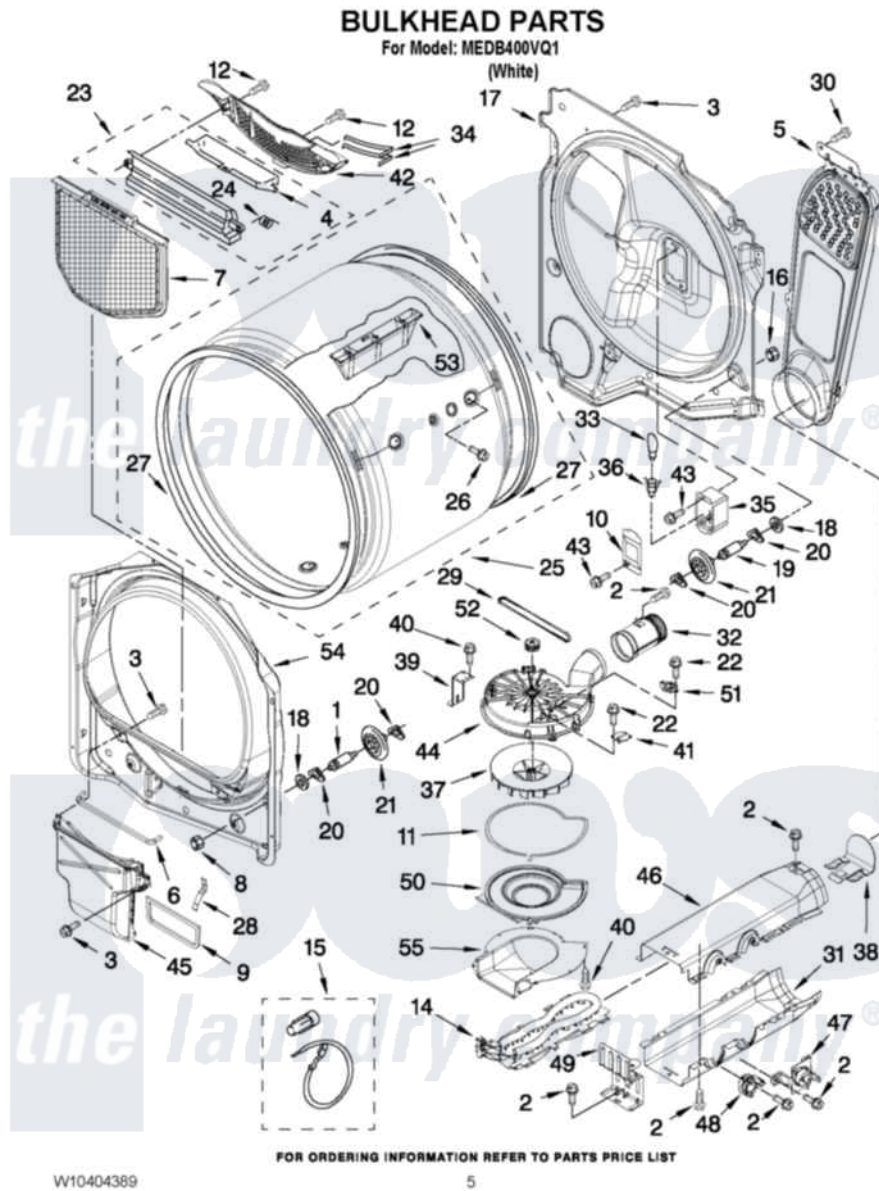

# Maytag MEDB400VQ1 03 - BULKHEAD PARTS

Maytag [Residential Maytag MEDB400VQ1 Dryer Parts](#) Parts Diagram 03 - BULKHEAD PARTS  
Click on the part number to view part

Item	Original Part Number	Replaced By	Status	Part Description
1	<a href="#">W10359271</a>			Shaft, Drum Roller Threads
2	<a href="#">90767</a>			Screw, 8A X 3/8 HeX Washer Head Tapping
3	<a href="#">3390631</a>			Screw, 10-16 X 3/8
4	3394984	<a href="#">8563758</a>		Door, Lint Screen
5	<a href="#">8544730</a>			Air Duct Assembly
6	<a href="#">697813</a>			Seal, Outlet Housing
7	W10049370	<a href="#">W10120998</a>		Screen
8	3934666	<a href="#">W10080210</a>		Nut, 3/8 X 16
9	<a href="#">8544721</a>			Seal, Lint Duct
10	3402841	<a href="#">8532165</a>		Lens, Drum Light
11	<a href="#">8573068</a>			Seal, Blower Cover
12	<a href="#">3387230</a>			Screw, 10-16 X 13/16
14	<a href="#">8544771</a>			Heater Element
15	<a href="#">279457</a>			Wire Kit, Terminal
16	W10001120	<a href="#">W10080190</a>		Nut, 3/8-16
17	<a href="#">8557234</a>			Bulkhead, Rear