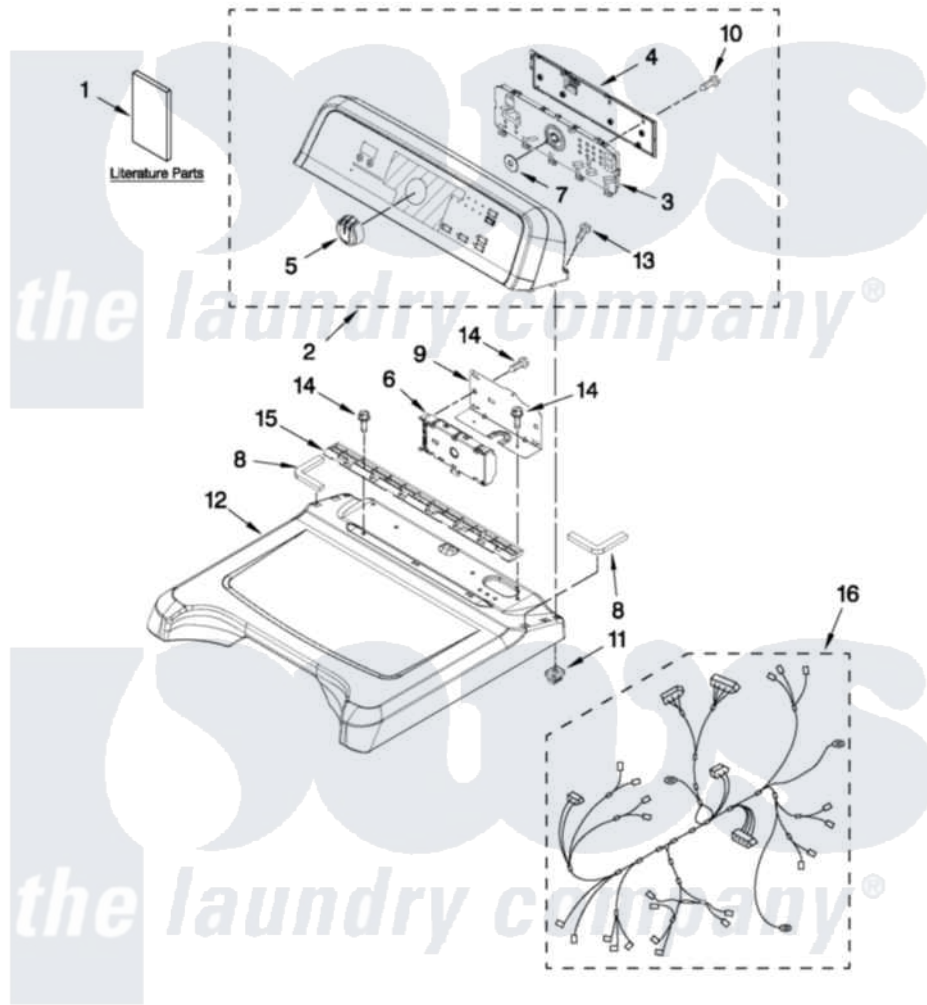

Maytag MEDB750YW0 01 - TOP AND CONSOLE PARTS

MAYTAG

TOP AND CONSOLE PARTS

27" ELECTRIC DRYER

For Model: MEDB750YW0
(White)

FOR ORDERING INFORMATION REFER TO PARTS PRICE LIST

7-11 Printed in U.S.A. (JLP)(bay)

1

Part No. W10421932 Rev. A

Maytag Residential Maytag MEDB750YW0 Dryer Parts Parts Diagram 01 - TOP AND CONSOLE PARTS

[Click on the part number to view part](#)

Item	Original Part Number	Replaced By	Status	Part Description
1	W10392124		Not Available	INSTALLATION, INSTRUCTION
"	W10388780		Not Available	GUIDE, USE & CARE
"	W10392901		Not Available	TECH, SHEET
2	W10338343			Panel, Console
3	W10388672			Assembly, User Interface
4	W10051124			Cover, Rear
5	W10338554			Knob, Assembly
6	W10249829			Control Electronic
7	8572039			Seal, User Interface
8	W10219695			Foam Seal, Top
"	W10219694			Foam Seal, Top
9	8563853			Bracket, Machine Controller
10	W10003770			Screw, 6-19 X 1/2
11	W10112673			Screw, Grommet
12	W10223157			Top
13	W10131402			Screw, 8-18 X 1.370

14 337686

Not Available

SCREW, 8-18 X .500

15 [8558863](#)

Bracket, Console

16 [W10319798](#)

Harness, Electric