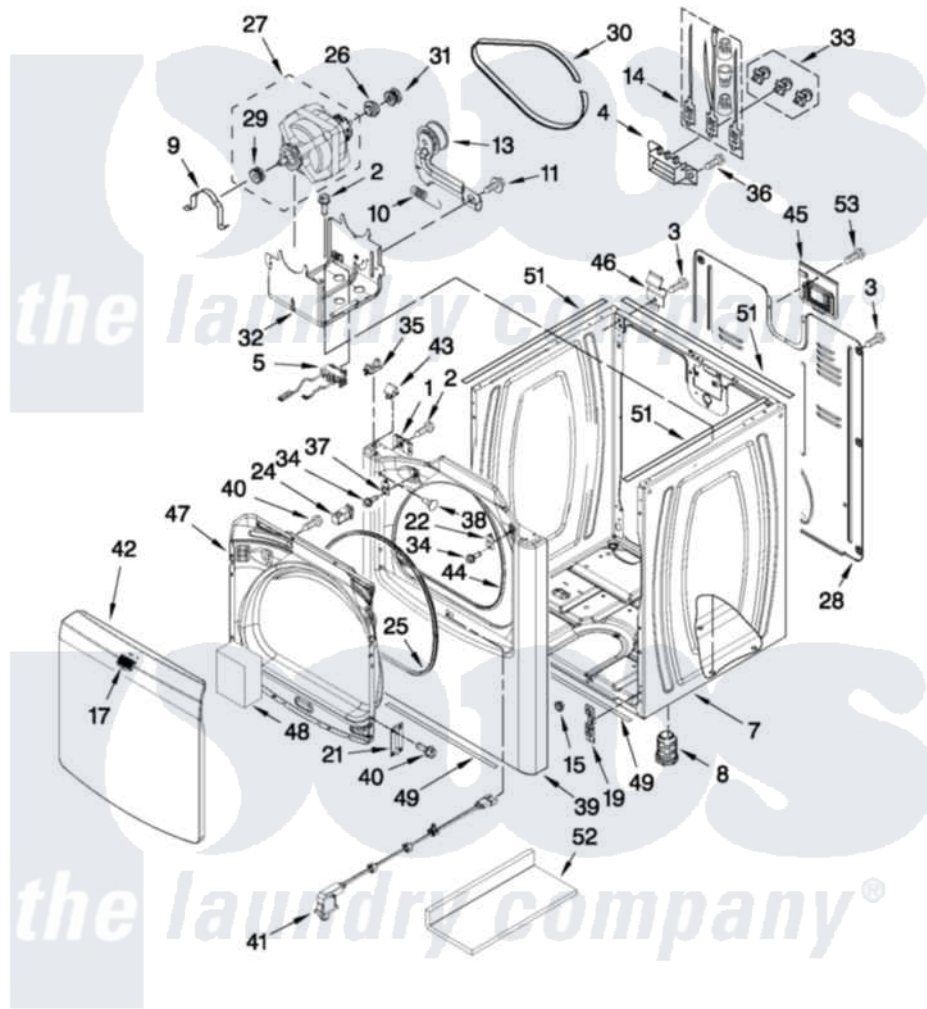

Maytag MEDB750YW0 02 - CABINET PARTS

CABINET PARTS

For Model: MEDB750YW0
(White)

FOR ORDERING INFORMATION REFER TO PARTS PRICE LIST

W10421932

3

Maytag [Residential Maytag MEDB750YW0 Dryer Parts](#) Parts Diagram 02 - CABINET PARTS

[Click on the part number to view part](#)

Item	Original Part Number	Replaced By	Status	Part Description
1	W10007520			Clip, Ground
2	3390631			Screw, 10-16 X 3/8
3	693995			Screw, Hex Head
4	3397659			Block, Terminal
5	W10314253			Switch, Assembly Broken Belt
7	W10223154			Cabinet
8	3392100	49621		Feet-Leveling
NI	279810			Foot-Optional
9	660658			Clamp, Motor Mounting 343481 685441
10	3387374			Spring, Idler
11	3389420			Retainer-Idler 1/4-20 X 1/16
13	8547160			Pulley Assembly
14	279318			Terminal Tinned And Brass Panel
15	8578560			Hole, Plug
17	W10323735			Badge

19	3394083		Clip, Front Panel
21	8579717		Assembly, Hinge
22	W10111888		Plug, Strike
24	W10111905		Assembly, Door Catch
25	W10221653	W10239307	Seal-Door
26	3393657		Restrainer, Belt
27	W10136932		Motor, Assembly 60 Hz
28	8558830	Not Available	Panel, Rear
29	W10139247		Pulley, Blower
30	W10136934		Belt, Drive
31	W10136930		Pulley,
32	W10308685		Bracket, Motor
33	279393		Terminal Block Screw Kit
34	3400805		Screw, 8-18 X 3/64
35	8568303		Locator, Snap Down
36	3393008	308685	Side Trim)
37	W10111906	W10295405	Strike
38	W10144494		Plug-Hole
39	W10111883	W10312757	Panel
40	342055	488627	Screw
41	W10201785		Door Switch Assembly
42	W10111876		Door, Outer
43	8576625		Lock, Front Top
44	W10044490		Seal, Front Panel
45	W10110241		Cover, Terminal Block
46	238088	8066217	Hinge, Top
47	W10111879		Door, Inner
48	W10111867		Filler, Door
49	W10224768		Seal, Foam Spill Guard
51	W10316529		Foam-Seal Cabinet
52	W10215725		Cover, Door Switch
53	8533974	4331106	Screw, No.10-32 X 7/16