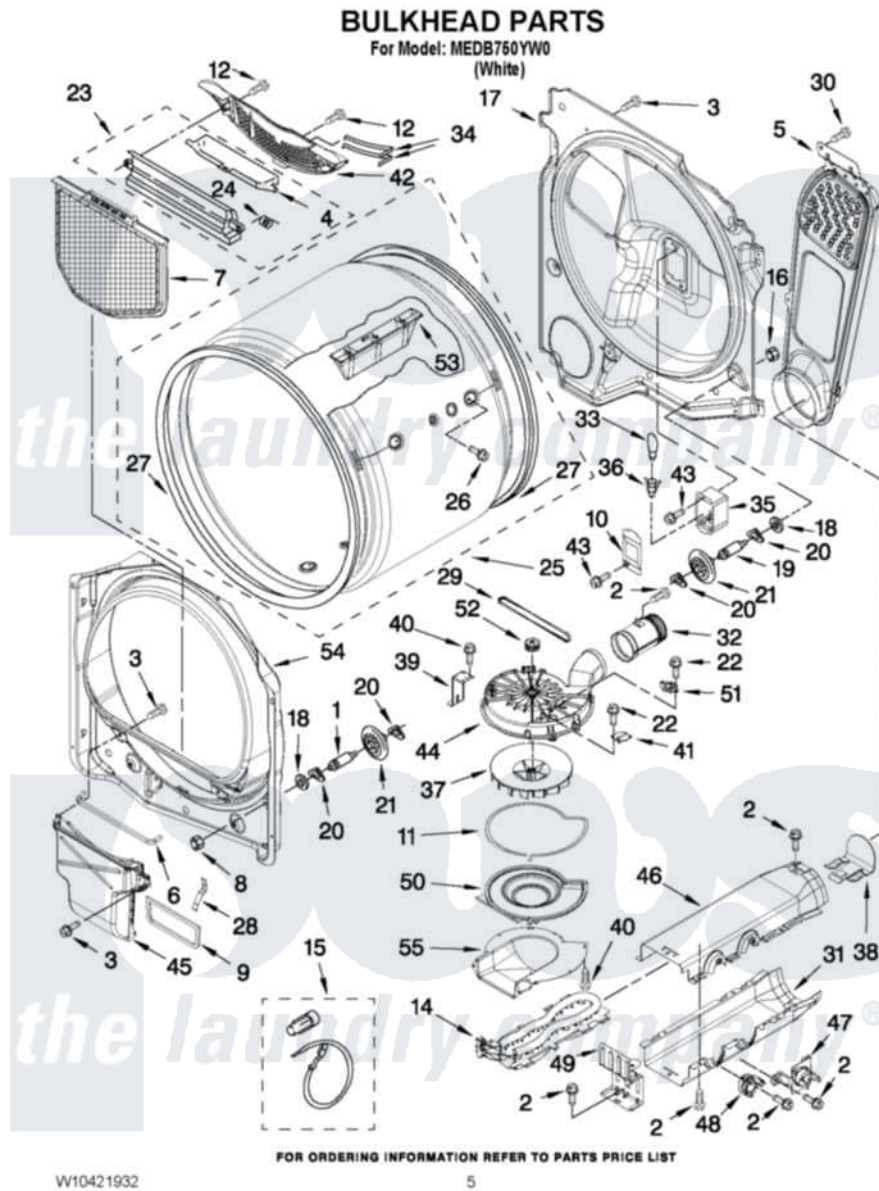

# Maytag MEDB750YW0 03 - BULKHEAD PARTS

Maytag Residential Maytag MEDB750YW0 Dryer Parts Parts Diagram 03 - BULKHEAD PARTS  
 Click on the part number to view part

Item	Original Part Number	Replaced By	Status	Part Description
1	<a href="#">W10359271</a>			Shaft, Drum Roller Threads
2	<a href="#">90767</a>			Screw, 8A X 3/8 HeX Washer Head Tapping
3	<a href="#">3390631</a>			Screw, 10-16 X 3/8
4	3394984	<a href="#">8563758</a>		Door, Lint Screen
5	<a href="#">8544730</a>			Air Duct Assembly
6	<a href="#">697813</a>			Seal, Outlet Housing
7	W10178353	<a href="#">W10120998</a>		Screen
8	3934666	<a href="#">W10080210</a>		Nut, 3/8 X 16
9	<a href="#">8544721</a>			Seal, Lint Duct
10	3402841	<a href="#">8532165</a>		Lens, Drum Light
11	<a href="#">8573068</a>			Seal, Blower Cover
12	<a href="#">3387230</a>			Screw, 10-16 X 13/16
14	<a href="#">8544771</a>			Heater Element
15	<a href="#">279457</a>			Wire Kit, Terminal
16	W10001120	<a href="#">W10080190</a>		Nut, 3/8-16
17	<a href="#">8557234</a>			Bulkhead, Rear