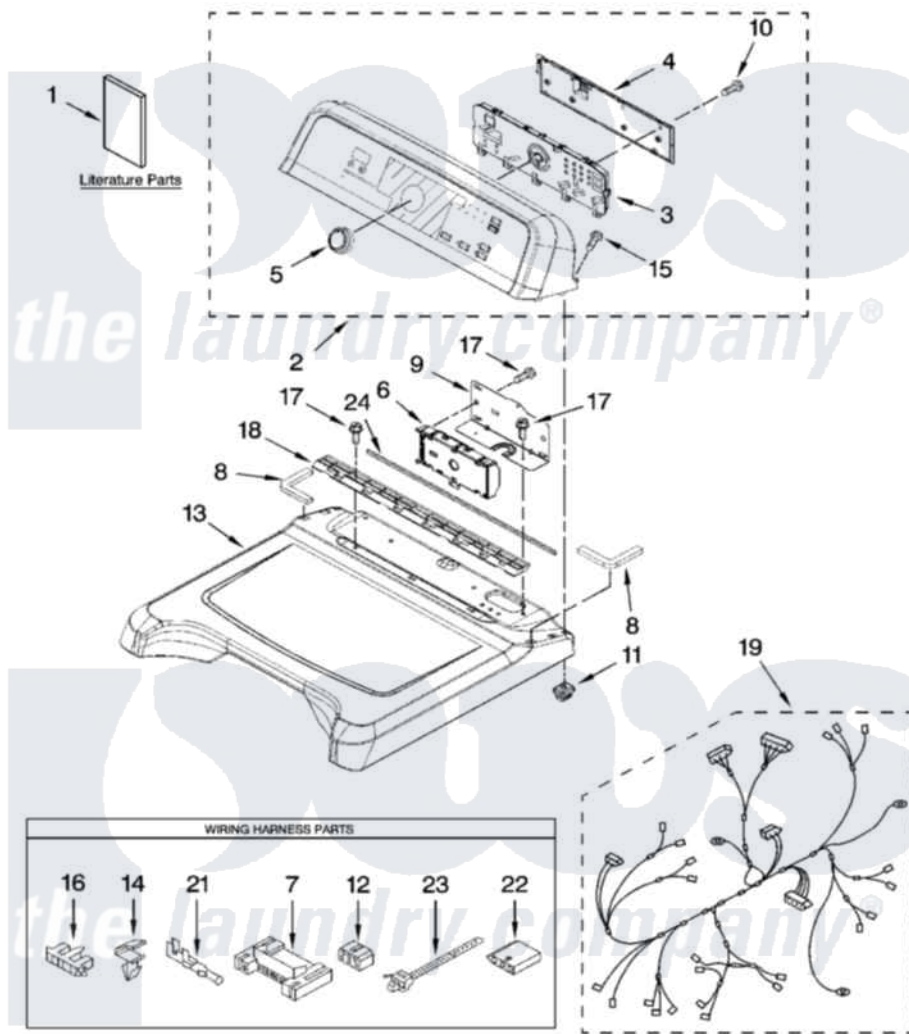

# Maytag MEDB800VB0 01 - TOP AND CONSOLE PARTS

**MAYTAG**

## TOP AND CONSOLE PARTS

27" ELECTRIC DRYER

For Model: MEDB800VQ0, MEDB800VB0, MEDB800VU0  
(White) (Black) (Ultimate Silver)

10-08 Printed in U.S.A. (LT)(bay)

1

Part No. W10216199 Rev. A

Maytag Residential Maytag MEDB800VB0 Dryer Parts Parts Diagram 01 - TOP AND CONSOLE PARTS

[Click on the part number to view part](#)

Item	Original Part Number	Replaced By	Status	Part Description
1	W10134980		Not Available	Installation, Diagnostic Guide
"	W10165147		Not Available	Sheet, Steam Tip
"	W10200963		Not Available	Performance Tip Sheet
"	W10201171		Not Available	Guide, Quick Start
"	W10201176		Not Available	Guide, Use & Care
"	W10156733		Not Available	Tech Sheet
2	<a href="#">W10110296</a>			Console Assembly
"	<a href="#">W10166669</a>			Console Assembly
"	<a href="#">W10110299</a>			Panel, Console
3	W10051114	<a href="#">W10336131</a>		User Interface
4	<a href="#">W10051124</a>			Cover, Rear
5	<a href="#">W10051126</a>			Knob Assembly
6	<a href="#">W10111620</a>			Control Electronic
7	<a href="#">3395683</a>			Receptacle, Multi-Terminal
8	<a href="#">W10180858</a>			Foam-Top
"	W10180206	<a href="#">W10219694</a>		Foam Seal, Top

9	<a href="#">8563853</a>		Bracket, Machine Controller
10	<a href="#">W10003770</a>		Screw, 6-19 X 1/2
11	<a href="#">W10112673</a>		Screw, Grommet
12	<a href="#">3347243</a>		Block, Disconnect
13	W10111848	<a href="#">W10223157</a>	Top
"	W10111911	<a href="#">W10223158</a>	Top
"	W10111902	<a href="#">W10223159</a>	Top
14	<a href="#">3394427</a>		Clip-Harness
15	<a href="#">W10131402</a>		Screw, 8-18 X 1.370
16	<a href="#">3397269</a>		Connector, Timer
17	337686	Not Available	SCREW, 8-18 X .500
18	<a href="#">W10110295</a>		Bracket, Console
19	<a href="#">W10163628</a>		Harness, Electric
21	<a href="#">94614</a>		Terminal
22	<a href="#">3936144</a>		Do-It-Yourself Repair Manuals
23	<a href="#">3391018</a>		Tie Cable
24	<a href="#">W10216185</a>		Seal, Spill Guard