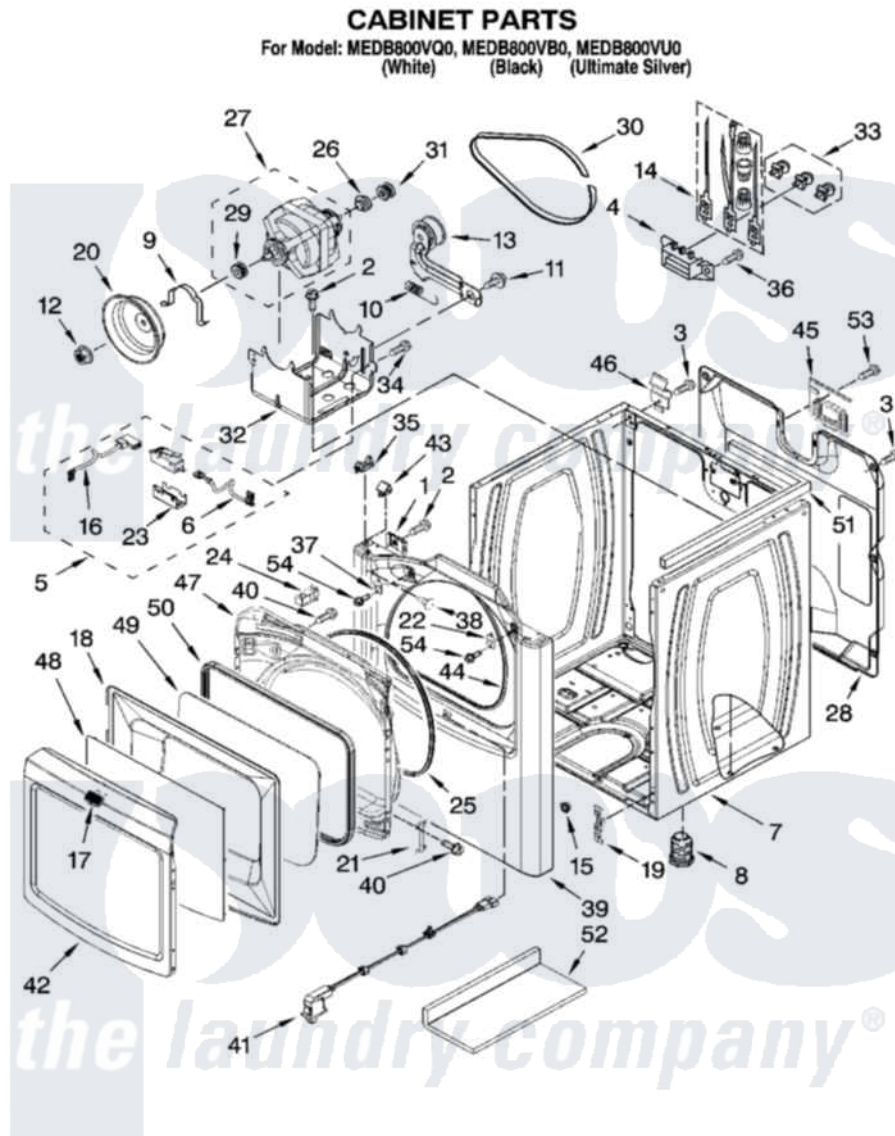

Maytag MEDB800VB0 02 - CABINET PARTS

W10216199

3

Maytag [Residential Maytag MEDB800VB0 Dryer Parts](#) Parts Diagram 02 - CABINET PARTS
Click on the part number to view part

Item	Original Part Number	Replaced By	Status	Part Description
1	W10007520			Clip, Ground
2	3390631			Screw, 10-16 X 3/8
3	693995			Screw, Hex Head
4	3397659			Block, Terminal
5	8564012			Switch, Assembly
6	W10167613			Wire, Belt Switch
7	W10183827	W10223154		Cabinet
"	W10183831			Cabinet
"	W10183832	W10223156		Cabinet
8	3392100	49621		Feet-Leveling
"	279810			Foot-Optional
9	660658			Clamp, Motor Mounting 343481 685441
10	3387374			Spring, Idler
11	3389420			Retainer-Idler 1/4-20 X 1/16
12	W10001340			Nut, Fly Wheel
13	8547160			Pulley Assembly