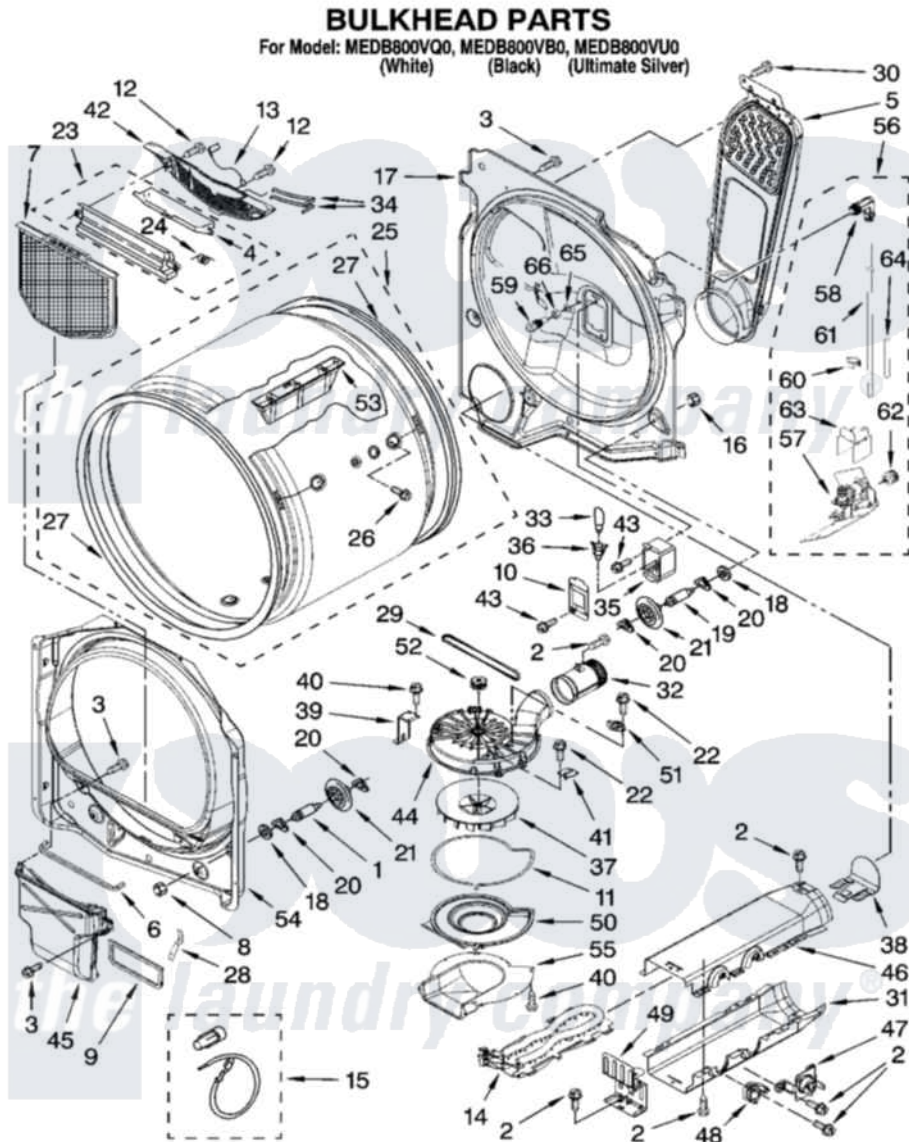

Maytag MEDB800VB0 03 - BULKHEAD PARTS, OPTIONAL PARTS (NOT INCLUDED)

W10216199

5

Maytag Residential Maytag MEDB800VB0 Dryer Parts Parts Diagram 03 - BULKHEAD PARTS, OPTIONAL PARTS (NOT INCLUDED)

[Click on the part number to view part](#)

Item	Original Part Number	Replaced By	Status	Part Description
1	8575324	W10359271		Shaft, Drum Roller Threads
2	90767			Screw, 8A X 3/8 HeX Washer Head Tapping
3	3390631			Screw, 10-16 X 3/8
4	3394984	8563758		Door, Lint Screen
5	8544730			Air Duct Assembly
6	697813			Seal, Outlet Housing
7	W10178353	W10120998		Screen
8	3934666	W10080210		Nut, 3/8 X 16
9	8544721			Seal, Lint Duct
10	3402841	8532165		Lens, Drum Light
11	8573068			Seal, Blower Cover
12	3387230			Screw, 10-16 X 13/16
13	3392258	3393840		Wire
14	8544771			Heater Element