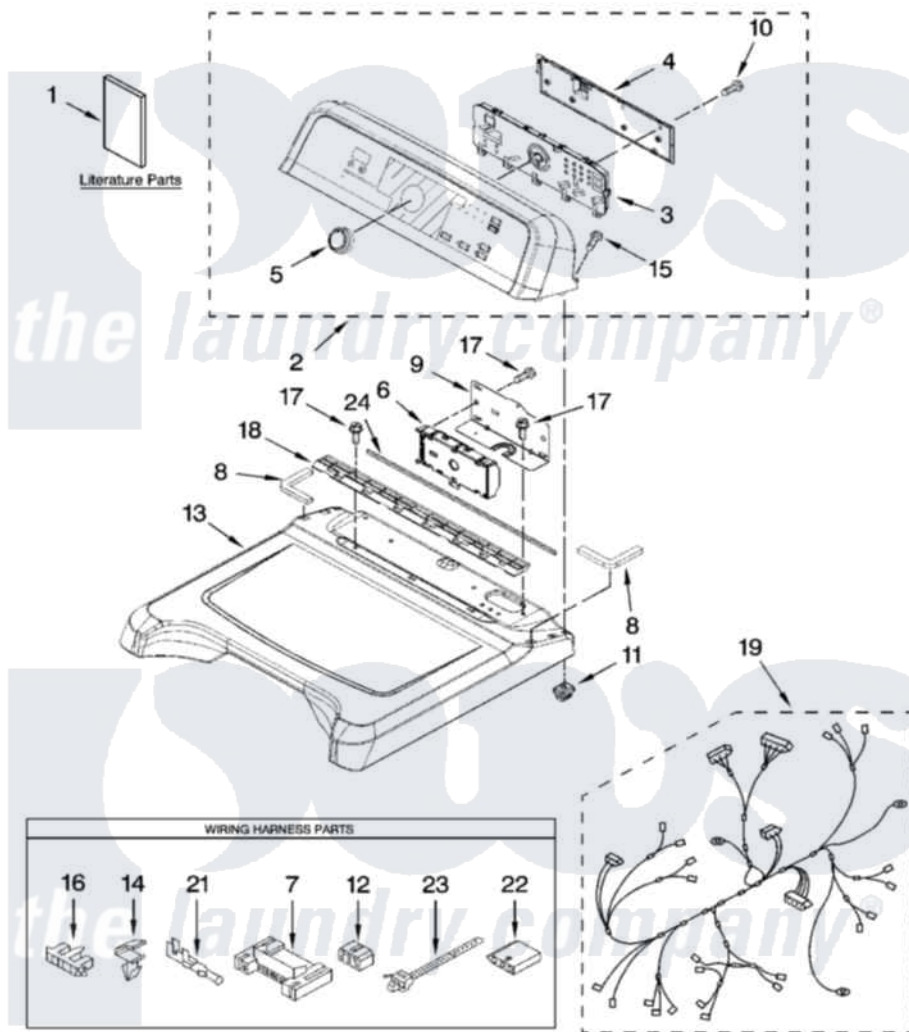

Maytag MEDB800VQ0 01 - TOP AND CONSOLE PARTS

MAYTAG

TOP AND CONSOLE PARTS

27" ELECTRIC DRYER

For Model: MEDB800VQ0, MEDB800VB0, MEDB800VU0
(White) (Black) (Ultimate Silver)

10-08 Printed in U.S.A. (LT)(bay)

1

Part No. W10216199 Rev. A

Maytag Residential Maytag MEDB800VQ0 Dryer Parts Parts Diagram 01 - TOP AND CONSOLE PARTS

[Click on the part number to view part](#)

Item	Original Part Number	Replaced By	Status	Part Description
1	W10134980		Not Available	Installation, Diagnostic Guide
"	W10165147		Not Available	Sheet, Steam Tip
"	W10200963		Not Available	Performance Tip Sheet
"	W10201171		Not Available	Guide, Quick Start
"	W10201176		Not Available	Guide, Use & Care
"	W10156733		Not Available	Tech Sheet
2	W10110296			Console Assembly
"	W10166669			Console Assembly
"	W10110299			Panel, Console
3	W10051114	W10336131		User Interface
4	W10051124			Cover, Rear
5	W10051126			Knob Assembly
6	W10111620			Control Electronic
7	3395683			Receptacle, Multi-Terminal
8	W10180858			Foam-Top
"	W10180206	W10219694		Foam Seal, Top

9	8563853		Bracket, Machine Controller
10	W10003770		Screw, 6-19 X 1/2
11	W10112673		Screw, Grommet
12	3347243		Block, Disconnect
13	W10111848	W10223157	Top
"	W10111911	W10223158	Top
"	W10111902	W10223159	Top
14	3394427		Clip-Harness
15	W10131402		Screw, 8-18 X 1.370
16	3397269		Connector, Timer
17	337686	Not Available	SCREW, 8-18 X .500
18	W10110295		Bracket, Console
19	W10163628		Harness, Electric
21	94614		Terminal
22	3936144		Do-It-Yourself Repair Manuals
23	3391018		Tie Cable
24	W10216185		Seal, Spill Guard