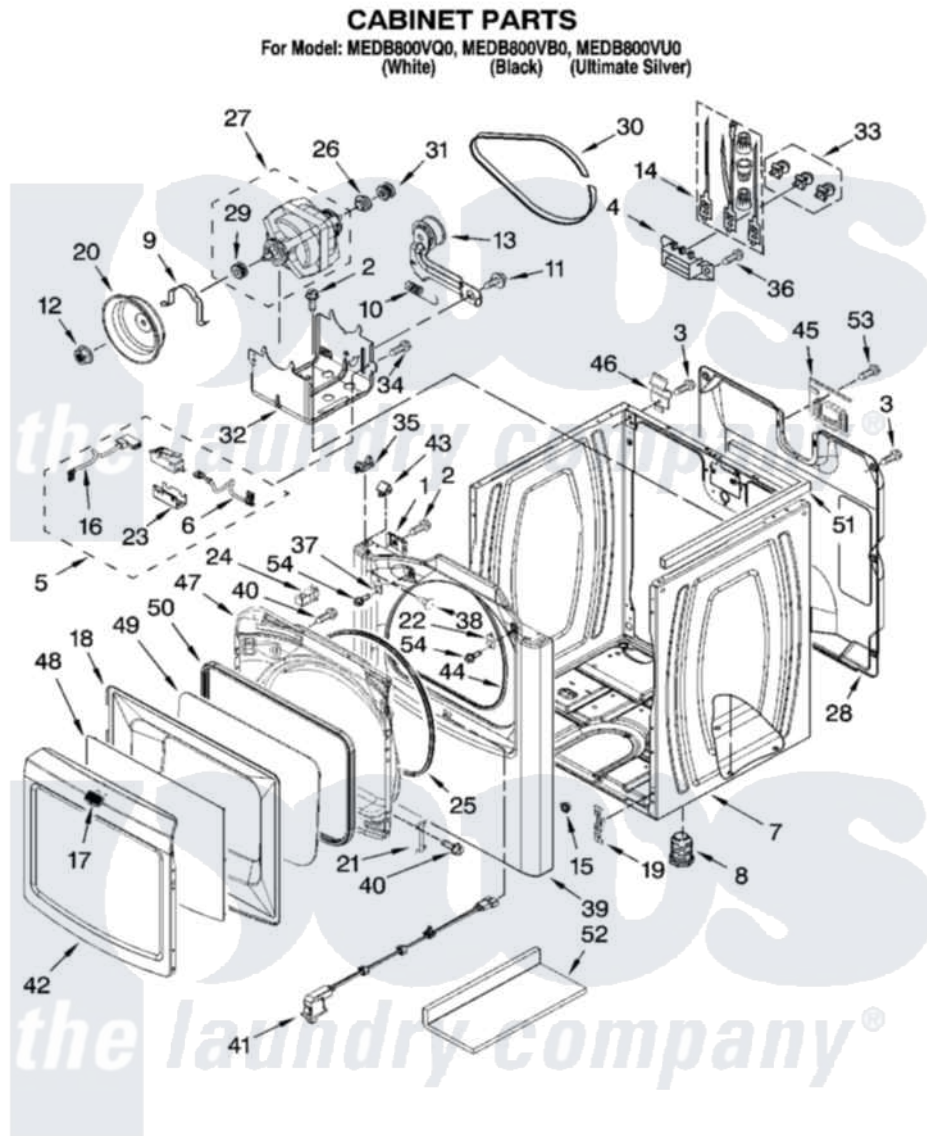

Maytag MEDB800VQ0 02 - CABINET PARTS

W10216199

3

Maytag [Residential Maytag MEDB800VQ0 Dryer Parts](#) Parts Diagram 02 - CABINET PARTS
 Click on the part number to view part

Item	Original Part Number	Replaced By	Status	Part Description
1	W10007520			Clip, Ground
2	3390631			Screw, 10-16 X 3/8
3	693995			Screw, Hex Head
4	3397659			Block, Terminal
5	8564012			Switch, Assembly
6	W10167613			Wire, Belt Switch
7	W10183827	W10223154		Cabinet
"	W10183831			Cabinet
"	W10183832	W10223156		Cabinet
8	3392100	49621		Feet-Leveling
"	279810			Foot-Optional
9	660658			Clamp, Motor Mounting 343481 685441
10	3387374			Spring, Idler
11	3389420			Retainer-Idler 1/4-20 X 1/16
12	W10001340			Nut, Fly Wheel
13	8547160			Pulley Assembly