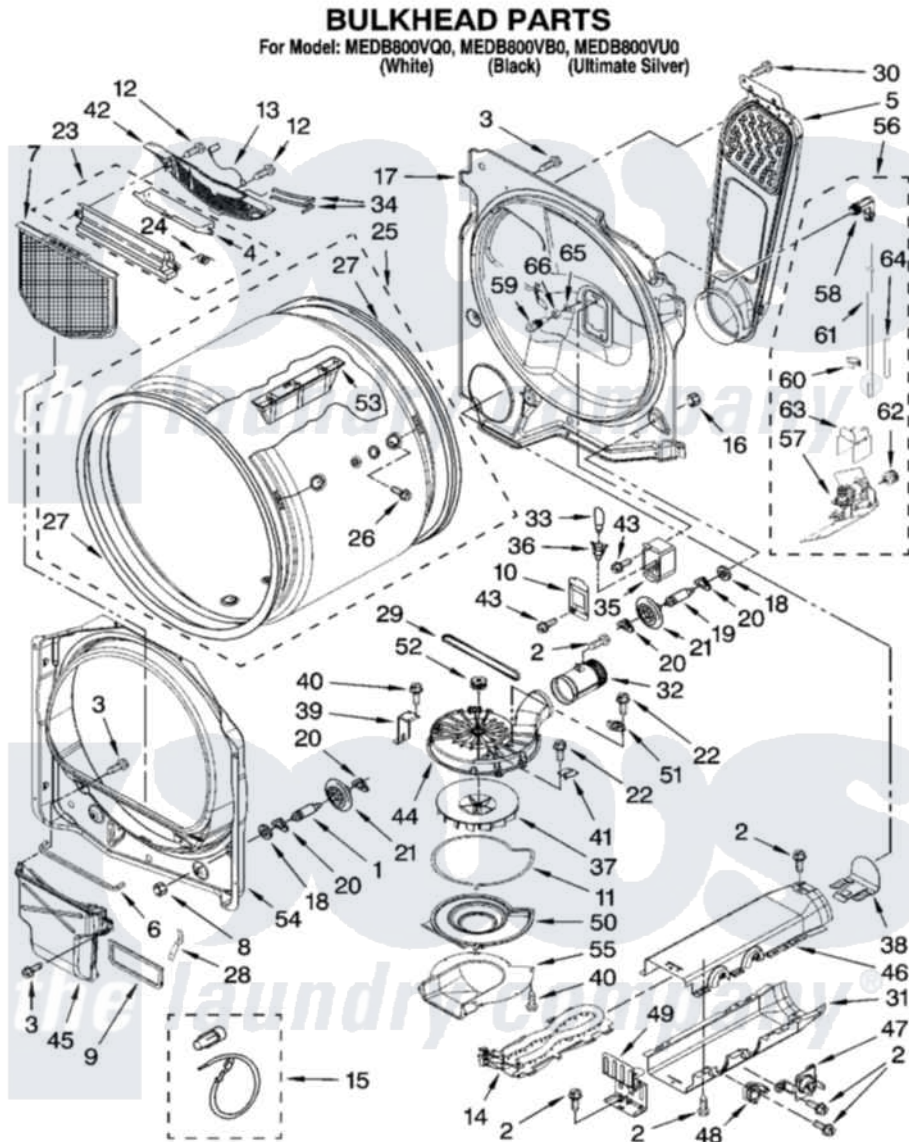

Maytag MEDB800VQ0 03 - BULKHEAD PARTS, OPTIONAL PARTS (NOT INCLUDED)

W10216199

5

Maytag Residential Maytag MEDB800VQ0 Dryer Parts Parts Diagram 03 - BULKHEAD PARTS, OPTIONAL PARTS (NOT INCLUDED)

[Click on the part number to view part](#)

Item	Original Part Number	Replaced By	Status	Part Description
1	8575324	W10359271		Shaft, Drum Roller Threads
2	90767			Screw, 8A X 3/8 HeX Washer Head Tapping
3	3390631			Screw, 10-16 X 3/8
4	3394984	8563758		Door, Lint Screen
5	8544730			Air Duct Assembly
6	697813			Seal, Outlet Housing
7	W10178353	W10120998		Screen
8	3934666	W10080210		Nut, 3/8 X 16
9	8544721			Seal, Lint Duct
10	3402841	8532165		Lens, Drum Light
11	8573068			Seal, Blower Cover
12	3387230			Screw, 10-16 X 13/16
13	3392258	3393840		Wire
14	8544771			Heater Element