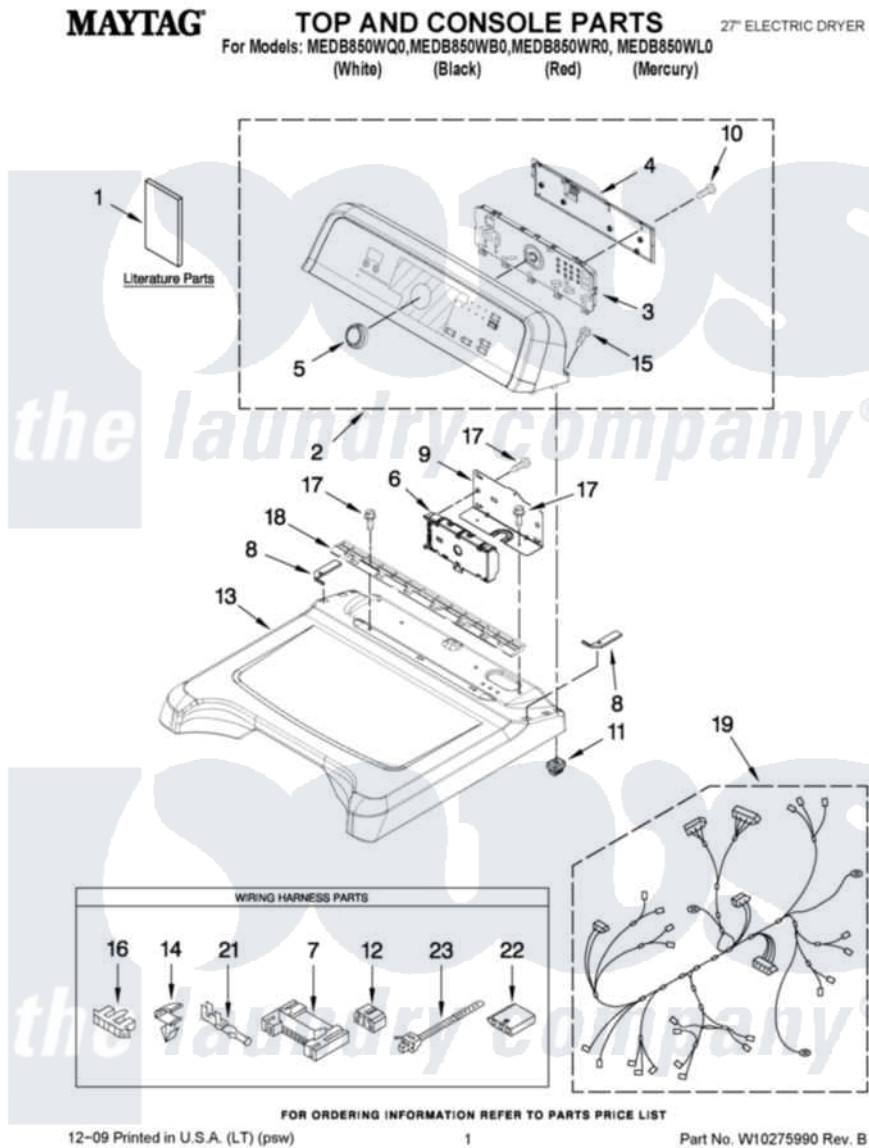

Maytag MEDB850WB0 01 - TOP AND CONSOLE PARTS

Maytag Residential Maytag MEDB850WB0 Dryer Parts Parts Diagram 01 - TOP AND CONSOLE PARTS
 Click on the part number to view part

Item	Original Part Number	Replaced By	Status	Part Description
1	W10134980		Not Available	Installation, Diagonostic Guide
"	W10200963		Not Available	Performance Tip Sheet
"	W10201171		Not Available	Guide, Quick Start
"	W10201176		Not Available	Guide, Use & Care
"	W10156733		Not Available	Tech Sheet
2	W10252468			Panel, Console
"	W10252471			Panel, Console
"	W10252470			Panel, Console
"	W10252469			Panel, Console
3	W10051114	W10336131		User Interface
4	W10051124			Cover, Rear
5	W10051126			Knob Assembly
6	W10111620			Control Electronic
7	3395683			Receptacle, Multi-Terminal
8	W10219695			Foam Seal, Top
"	W10219694			Foam Seal, Top

9	8563853		Bracket, Machine Controller
10	W10003770		Screw, 6-19 X 1/2
11	W10112673		Screw, Grommet
12	3347243		Block, Disconnect
13	W10111848	W10223157	Top
"	W10111911	W10223158	Top
"	W10252459	W10283288	Top
"	W10252458		Top
14	3394427		Clip-Harness
15	W10131402		Screw, 8-18 X 1.370
16	3397269		Connector, Timer
17	337686	Not Available	SCREW, 8-18 X .500
18	W10110295		Bracket, Console
19	W10111058	W10319802	Harness, Electric
21	94614		Terminal
22	3936144		Do-It-Yourself Repair Manuals
23	3391018		Tie Cable