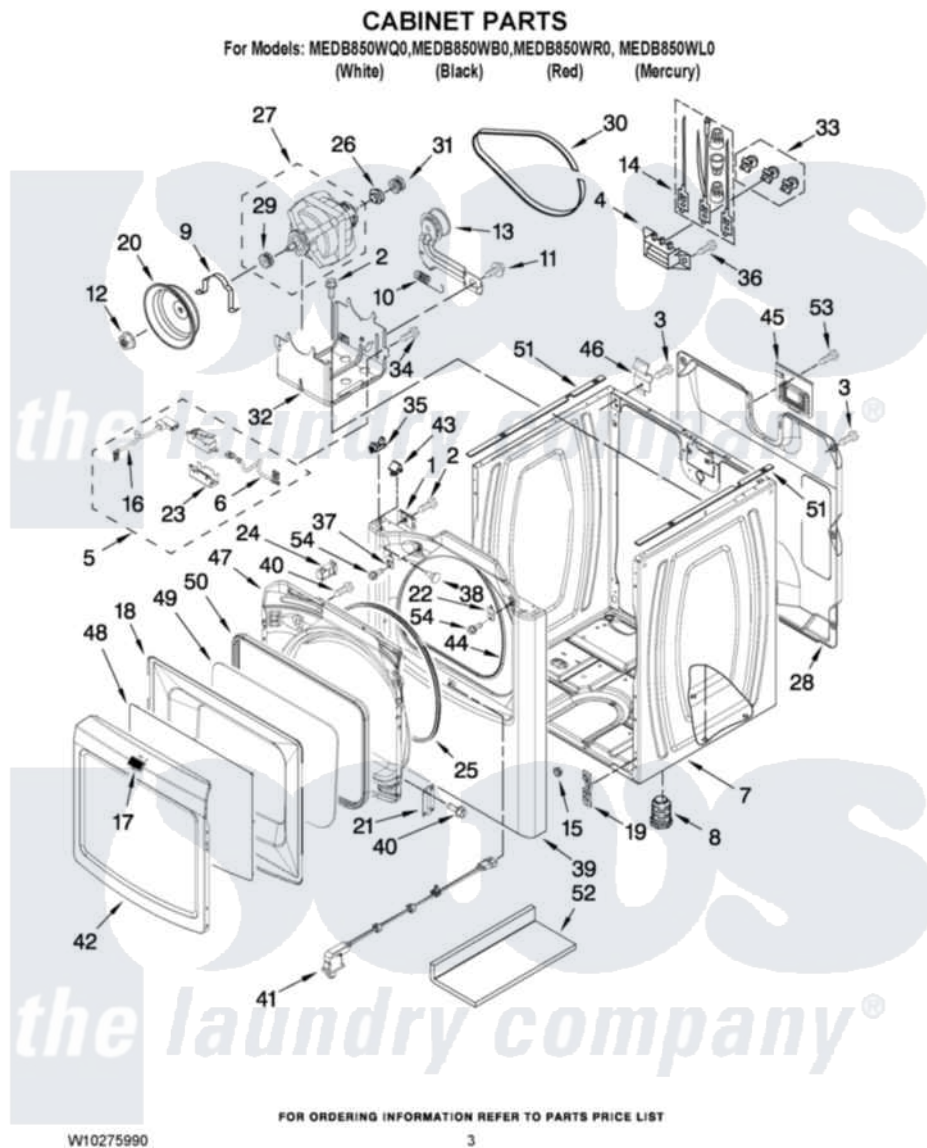

# Maytag MEDB850WB0 02 - CABINET PARTS

Maytag [Residential Maytag MEDB850WB0 Dryer Parts](#) Parts Diagram 02 - CABINET PARTS  
Click on the part number to view part

Item	Original Part Number	Replaced By	Status	Part Description
1	<a href="#">W10007520</a>			Clip, Ground
2	<a href="#">3390631</a>			Screw, 10-16 X 3/8
3	<a href="#">693995</a>			Screw, Hex Head
4	<a href="#">3397659</a>			Block, Terminal
5	<a href="#">8564012</a>			Switch, Assembly
6	<a href="#">W10167613</a>			Wire, Belt Switch
7	W10183827	<a href="#">W10223154</a>		Cabinet
"	<a href="#">W10183831</a>			Cabinet
"	<a href="#">W10252444</a>			Cabinet
"	<a href="#">W10252313</a>			Cabinet
8	3392100	<a href="#">49621</a>		Feet-Leveling
"	<a href="#">279810</a>			Foot-Optional
9	<a href="#">660658</a>			Clamp, Motor Mounting 343481 685441
10	<a href="#">3387374</a>			Spring, Idler
11	<a href="#">3389420</a>			Retainer-Idler 1/4-20 X 1/16
12	<a href="#">W10001340</a>			Nut, Fly Wheel