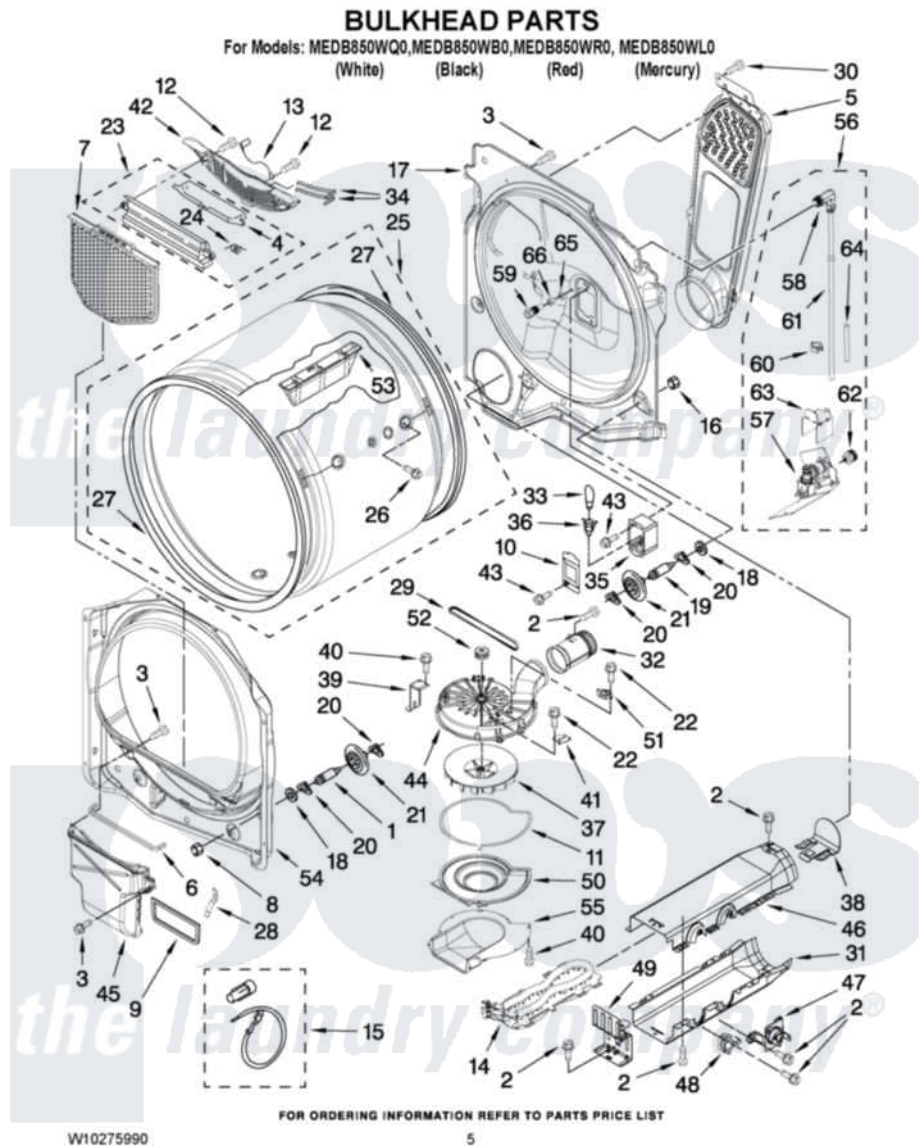

Maytag MEDB850WB0 03 - BULKHEAD PARTS

Maytag Residential Maytag MEDB850WB0 Dryer Parts Parts Diagram 03 - BULKHEAD PARTS
Click on the part number to view part

Item	Original Part Number	Replaced By	Status	Part Description
1	8575324	W10359271		Shaft, Drum Roller Threads
2	90767			Screw, 8A X 3/8 HeX Washer Head Tapping
3	3390631			Screw, 10-16 X 3/8
4	3394984	8563758		Door, Lint Screen
5	8544730			Air Duct Assembly
6	697813			Seal, Outlet Housing
7	W10049370	W10120998		Screen
8	3934666	W10080210		Nut, 3/8 X 16
9	8544721			Seal, Lint Duct
10	3402841	8532165		Lens, Drum Light
11	8573068			Seal, Blower Cover
12	3387230			Screw, 10-16 X 13/16
13	3392258	3393840		Wire
14	8544771			Heater Element
15	279457			Wire Kit, Terminal
16	W10001120	W10080190		Nut, 3/8-16