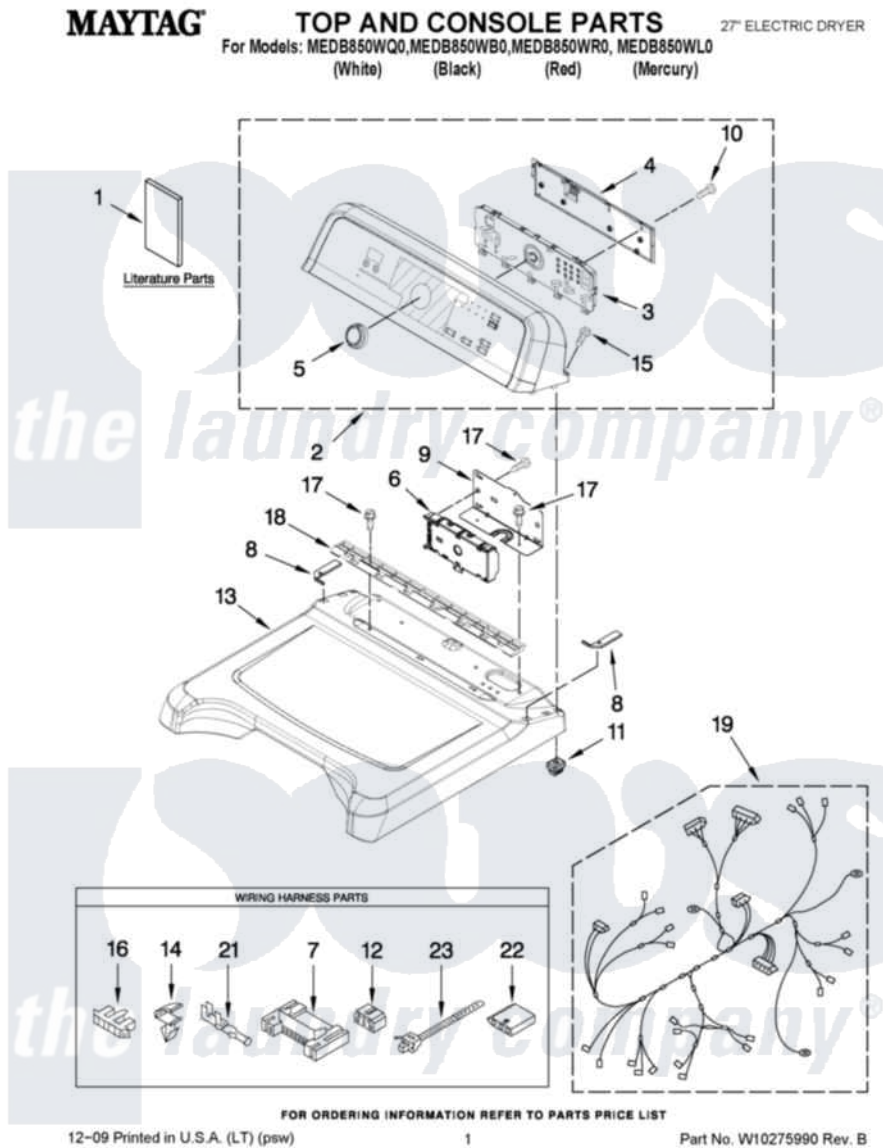

# Maytag MEDB850WL0 01 - TOP AND CONSOLE PARTS

Maytag Residential Maytag MEDB850WL0 Dryer Parts Parts Diagram 01 - TOP AND CONSOLE PARTS  
 Click on the part number to view part

Item	Original Part Number	Replaced By	Status	Part Description
1	W10134980		Not Available	Installation, Diagonostic Guide
"	W10200963		Not Available	Performance Tip Sheet
"	W10201171		Not Available	Guide, Quick Start
"	W10201176		Not Available	Guide, Use & Care
"	W10156733		Not Available	Tech Sheet
2	<a href="#">W10252468</a>			Panel, Console
"	<a href="#">W10252471</a>			Panel, Console
"	<a href="#">W10252470</a>			Panel, Console
"	<a href="#">W10252469</a>			Panel, Console
3	W10051114	<a href="#">W10336131</a>		User Interface
4	<a href="#">W10051124</a>			Cover, Rear
5	<a href="#">W10051126</a>			Knob Assembly
6	<a href="#">W10111620</a>			Control Electronic
7	<a href="#">3395683</a>			Receptacle, Multi-Terminal
8	<a href="#">W10219695</a>			Foam Seal, Top
"	<a href="#">W10219694</a>			Foam Seal, Top

9	<a href="#">8563853</a>		Bracket, Machine Controller
10	<a href="#">W10003770</a>		Screw, 6-19 X 1/2
11	<a href="#">W10112673</a>		Screw, Grommet
12	<a href="#">3347243</a>		Block, Disconnect
13	W10111848	<a href="#">W10223157</a>	Top
"	W10111911	<a href="#">W10223158</a>	Top
"	W10252459	<a href="#">W10283288</a>	Top
"	<a href="#">W10252458</a>		Top
14	<a href="#">3394427</a>		Clip-Harness
15	<a href="#">W10131402</a>		Screw, 8-18 X 1.370
16	<a href="#">3397269</a>		Connector, Timer
17	337686	Not Available	SCREW, 8-18 X .500
18	<a href="#">W10110295</a>		Bracket, Console
19	W10111058	<a href="#">W10319802</a>	Harness, Electric
21	<a href="#">94614</a>		Terminal
22	<a href="#">3936144</a>		Do-It-Yourself Repair Manuals
23	<a href="#">3391018</a>		Tie Cable