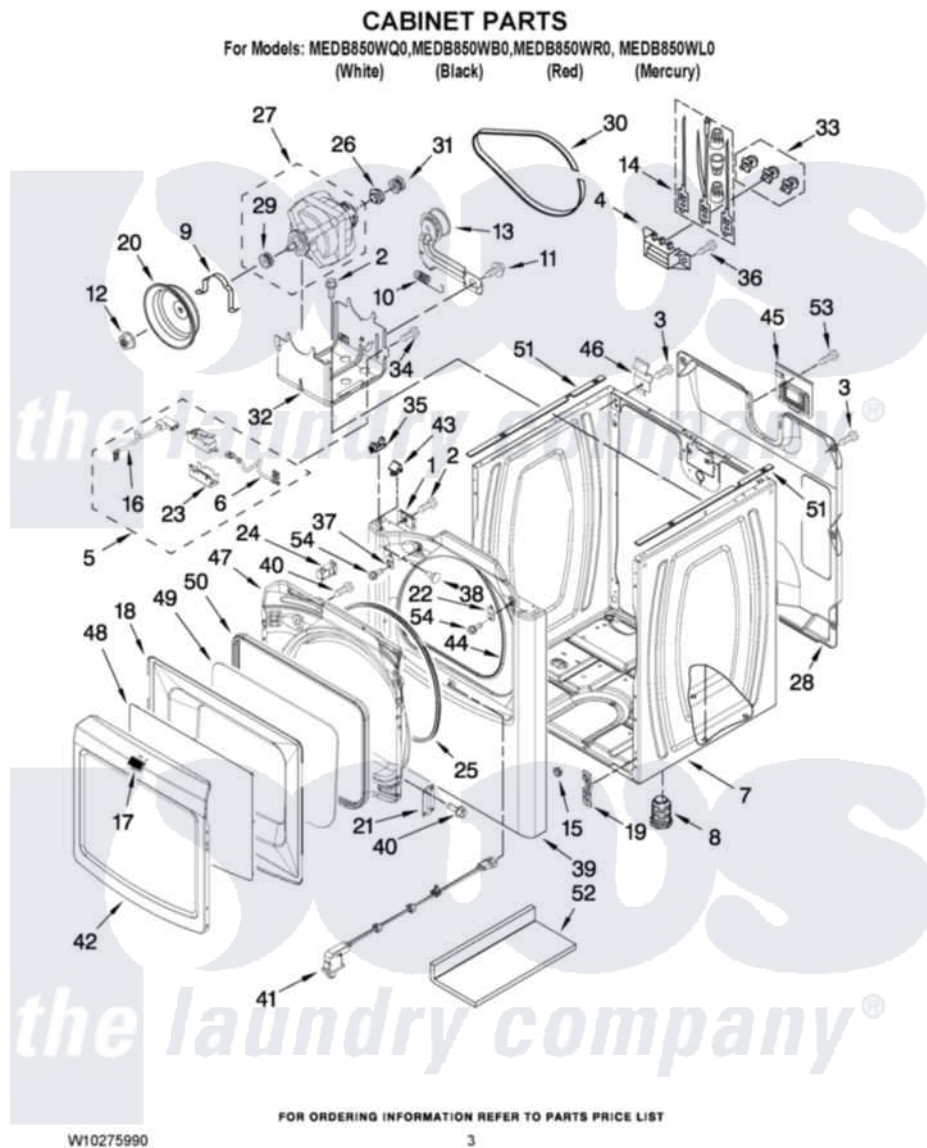

Maytag MEDB850WL0 02 - CABINET PARTS

Maytag [Residential Maytag MEDB850WL0 Dryer Parts](#) Parts Diagram 02 - CABINET PARTS
Click on the part number to view part

Item	Original Part Number	Replaced By	Status	Part Description
1	W10007520			Clip, Ground
2	3390631			Screw, 10-16 X 3/8
3	693995			Screw, Hex Head
4	3397659			Block, Terminal
5	8564012			Switch, Assembly
6	W10167613			Wire, Belt Switch
7	W10183827	W10223154		Cabinet
"	W10183831			Cabinet
"	W10252444			Cabinet
"	W10252313			Cabinet
8	3392100	49621		Feet-Leveling
"	279810			Foot-Optional
9	660658			Clamp, Motor Mounting 343481 685441
10	3387374			Spring, Idler
11	3389420			Retainer-Idler 1/4-20 X 1/16
12	W10001340			Nut, Fly Wheel