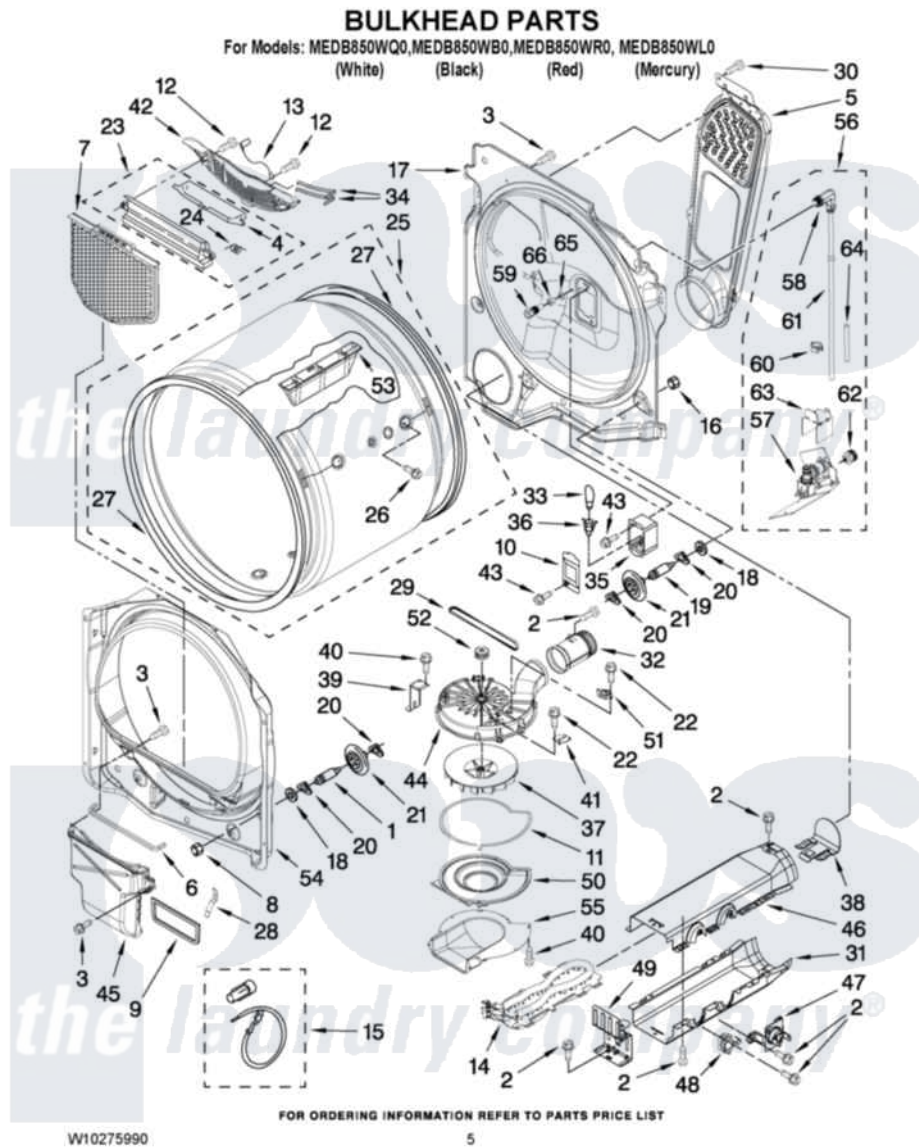

Maytag MEDB850WL0 03 - BULKHEAD PARTS

Maytag [Residential Maytag MEDB850WL0 Dryer Parts](#) Parts Diagram 03 - BULKHEAD PARTS
Click on the part number to view part

Item	Original Part Number	Replaced By	Status	Part Description
1	8575324	W10359271		Shaft, Drum Roller Threads
2	90767			Screw, 8A X 3/8 HeX Washer Head Tapping
3	3390631			Screw, 10-16 X 3/8
4	3394984	8563758		Door, Lint Screen
5	8544730			Air Duct Assembly
6	697813			Seal, Outlet Housing
7	W10049370	W10120998		Screen
8	3934666	W10080210		Nut, 3/8 X 16
9	8544721			Seal, Lint Duct
10	3402841	8532165		Lens, Drum Light
11	8573068			Seal, Blower Cover
12	3387230			Screw, 10-16 X 13/16
13	3392258	3393840		Wire
14	8544771			Heater Element
15	279457			Wire Kit, Terminal
16	W10001120	W10080190		Nut, 3/8-16