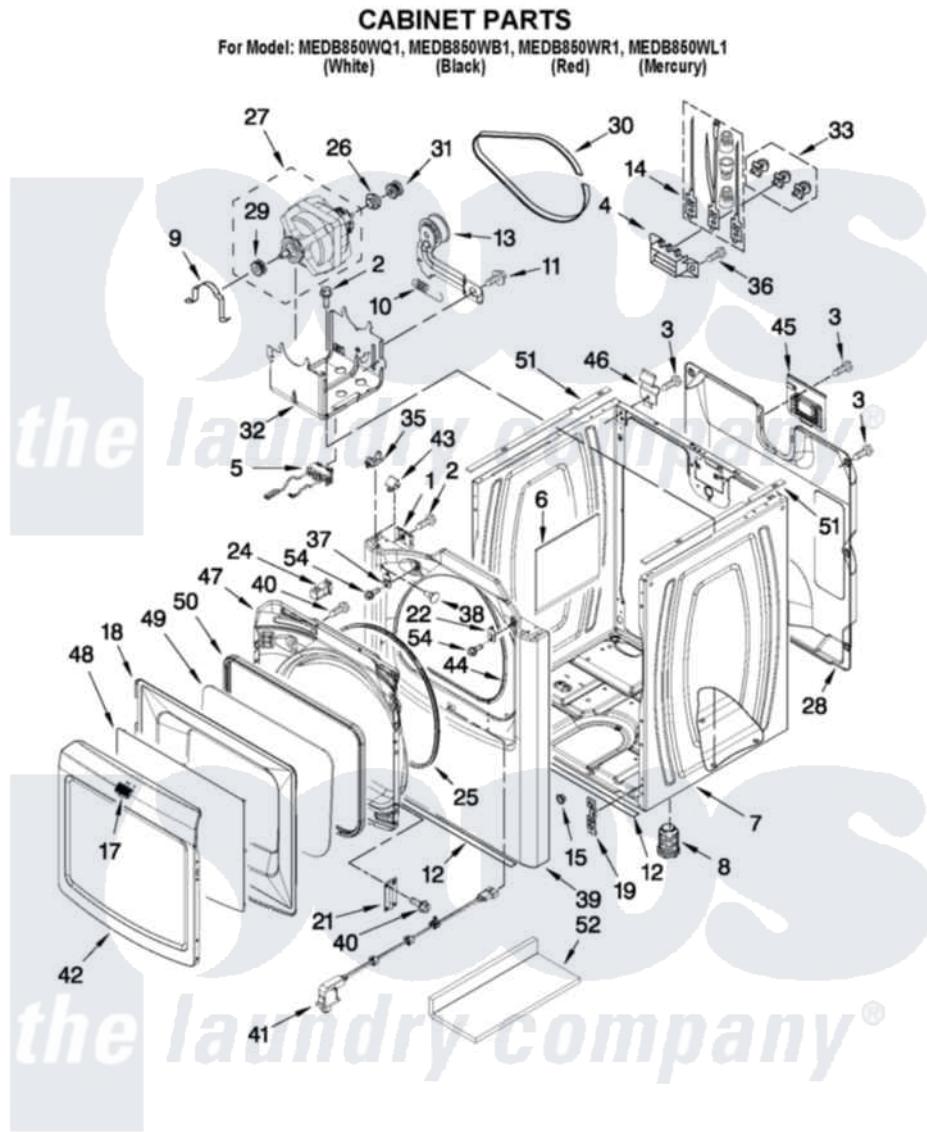

# Maytag MEDB850WL1 02 - CABINET PARTS

W10407964

3

Maytag [Residential Maytag MEDB850WL1 Dryer Parts](#) Parts Diagram 02 - CABINET PARTS  
 Click on the part number to view part

Item	Original Part Number	Replaced By	Status	Part Description
1	<a href="#">W10007520</a>			Clip, Ground
2	<a href="#">3390631</a>			Screw, 10-16 X 3/8
3	<a href="#">693995</a>			Screw, Hex Head
4	<a href="#">3397659</a>			Block, Terminal
5	<a href="#">W10314253</a>			Switch, Assembly Broken Belt
6	<a href="#">W10123956</a>			Dampening Panel
7	<a href="#">W10223154</a>			Cabinet
"	<a href="#">W10223155</a>			Cabinet
"	<a href="#">W10283291</a>			Cabinet
"	<a href="#">W10283292</a>			Cabinet
8	3392100	<a href="#">49621</a>		Feet-Leveling
NI	<a href="#">279810</a>			Foot-Optional
9	<a href="#">660658</a>			Clamp, Motor Mounting 343481 685441
10	<a href="#">3387374</a>			Spring, Idler
11	<a href="#">3389420</a>			Retainer-Idler 1/4-20 X 1/16
12	<a href="#">W10224768</a>			Seal, Foam Spill Guard