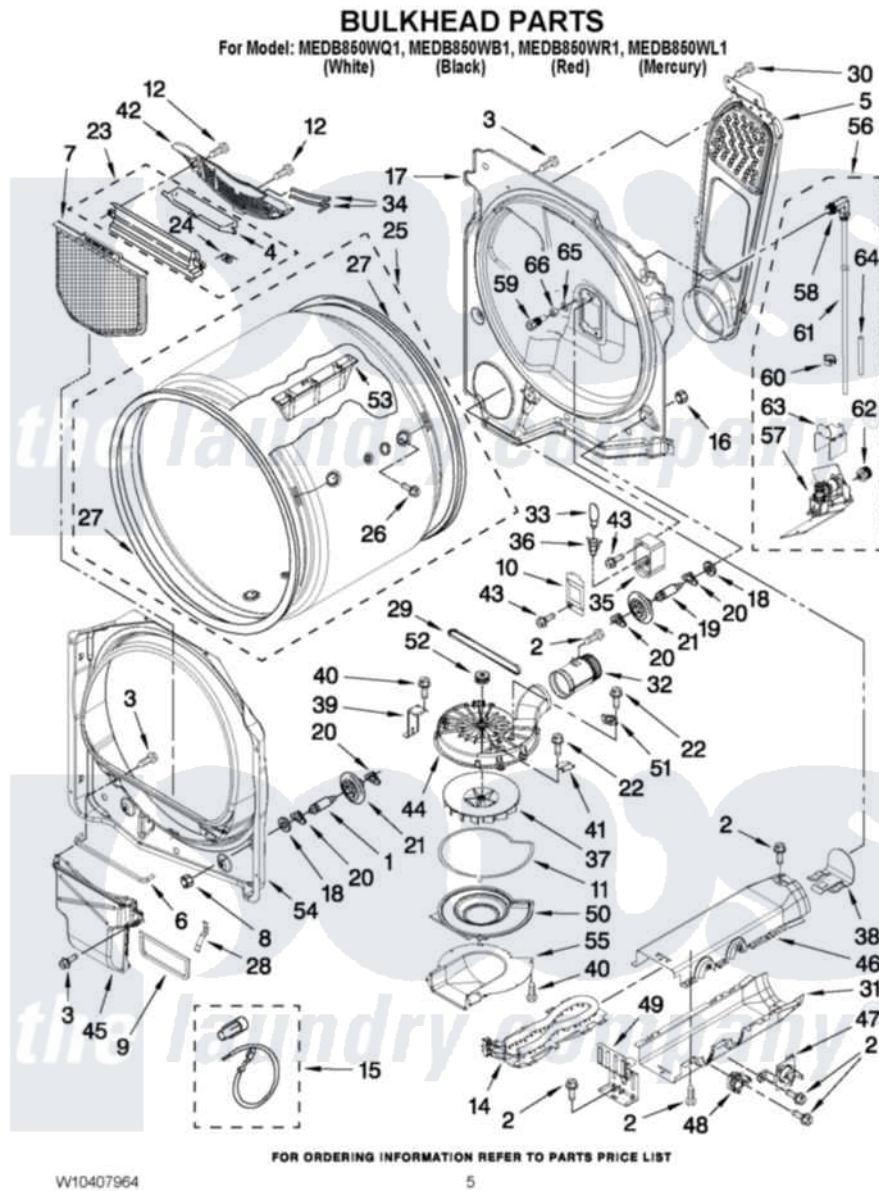

# Maytag MEDB850WL1 03 - BULKHEAD PARTS

Maytag [Residential Maytag MEDB850WL1 Dryer Parts](#) Parts Diagram 03 - BULKHEAD PARTS  
Click on the part number to view part

Item	Original Part Number	Replaced By	Status	Part Description
1	<a href="#">W10359271</a>			Shaft, Drum Roller Threads
2	<a href="#">90767</a>			Screw, 8A X 3/8 HeX Washer Head Tapping
3	<a href="#">3390631</a>			Screw, 10-16 X 3/8
4	3394984	<a href="#">8563758</a>		Door, Lint Screen
5	<a href="#">8544730</a>			Air Duct Assembly
6	<a href="#">697813</a>			Seal, Outlet Housing
7	W10049370	<a href="#">W10120998</a>		Screen
8	3934666	<a href="#">W10080210</a>		Nut, 3/8 X 16
9	<a href="#">8544721</a>			Seal, Lint Duct
10	3402841	<a href="#">8532165</a>		Lens, Drum Light
11	<a href="#">8573068</a>			Seal, Blower Cover
12	<a href="#">3387230</a>			Screw, 10-16 X 13/16
14	<a href="#">8544771</a>			Heater Element
15	<a href="#">279457</a>			Wire Kit, Terminal
16	W10001120	<a href="#">W10080190</a>		Nut, 3/8-16
17	<a href="#">W10139797</a>			Bulkhead, Rear