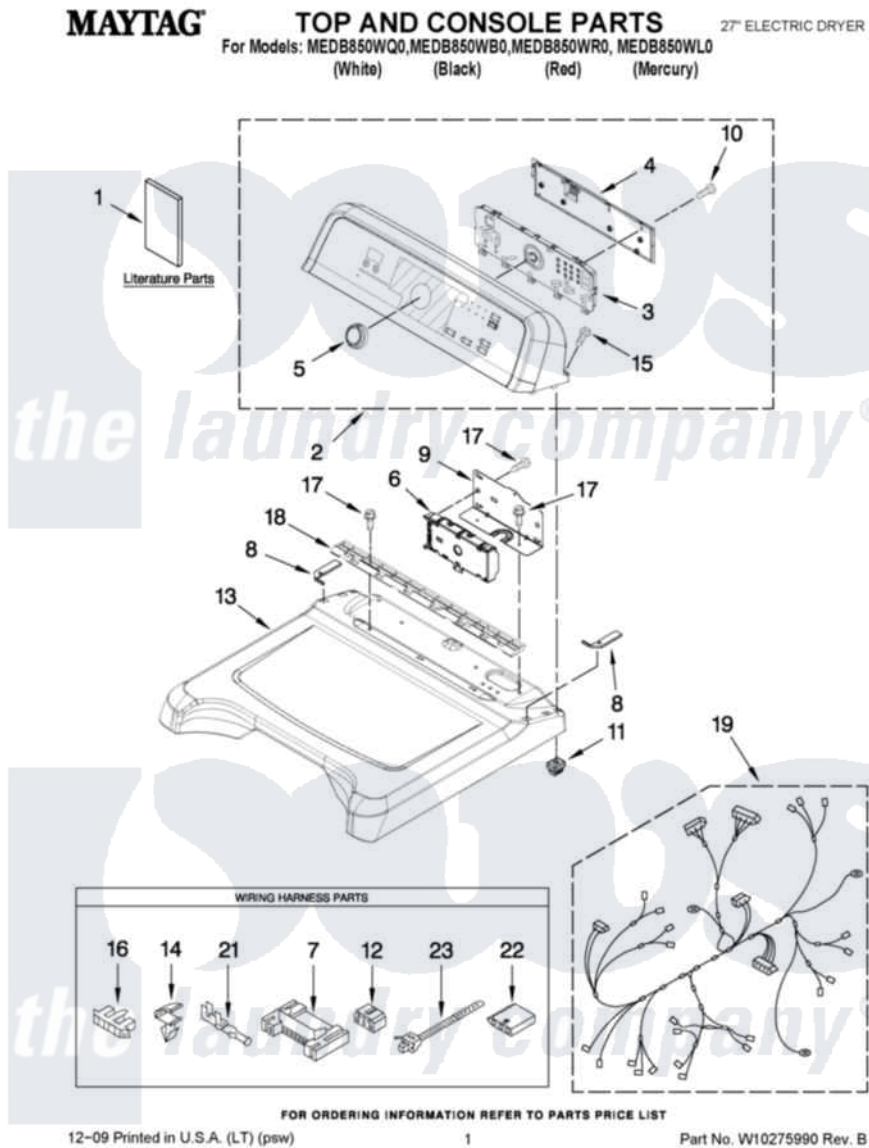

# Maytag MEDB850WQ0 01 - TOP AND CONSOLE PARTS

Maytag Residential Maytag MEDB850WQ0 Dryer Parts Parts Diagram 01 - TOP AND CONSOLE PARTS  
 Click on the part number to view part

| Item | Original Part Number      | Replaced By               | Status        | Part Description                |
|------|---------------------------|---------------------------|---------------|---------------------------------|
| 1    | W10134980                 |                           | Not Available | Installation, Diagonostic Guide |
| "    | W10200963                 |                           | Not Available | Performance Tip Sheet           |
| "    | W10201171                 |                           | Not Available | Guide, Quick Start              |
| "    | W10201176                 |                           | Not Available | Guide, Use & Care               |
| "    | W10156733                 |                           | Not Available | Tech Sheet                      |
| 2    | <a href="#">W10252468</a> |                           |               | Panel, Console                  |
| "    | <a href="#">W10252471</a> |                           |               | Panel, Console                  |
| "    | <a href="#">W10252470</a> |                           |               | Panel, Console                  |
| "    | <a href="#">W10252469</a> |                           |               | Panel, Console                  |
| 3    | W10051114                 | <a href="#">W10336131</a> |               | User Interface                  |
| 4    | <a href="#">W10051124</a> |                           |               | Cover, Rear                     |
| 5    | <a href="#">W10051126</a> |                           |               | Knob Assembly                   |
| 6    | <a href="#">W10111620</a> |                           |               | Control Electronic              |
| 7    | <a href="#">3395683</a>   |                           |               | Receptacle, Multi-Terminal      |
| 8    | <a href="#">W10219695</a> |                           |               | Foam Seal, Top                  |
| "    | <a href="#">W10219694</a> |                           |               | Foam Seal, Top                  |