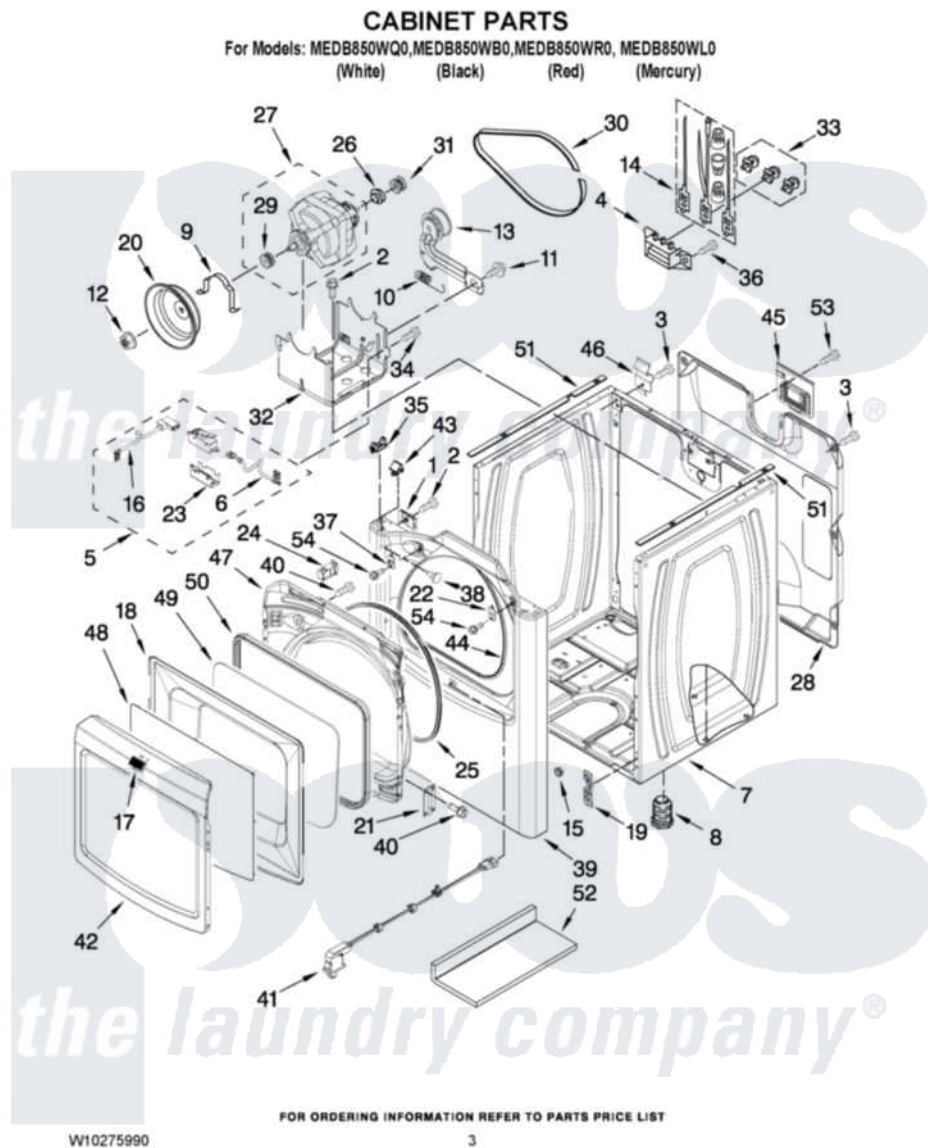

Maytag MEDB850WQ0 02 - CABINET PARTS

Maytag [Residential Maytag MEDB850WQ0 Dryer Parts](#) Parts Diagram 02 - CABINET PARTS
Click on the part number to view part

Item	Original Part Number	Replaced By	Status	Part Description
1	W10007520			Clip, Ground
2	3390631			Screw, 10-16 X 3/8
3	693995			Screw, Hex Head
4	3397659			Block, Terminal
5	8564012			Switch, Assembly
6	W10167613			Wire, Belt Switch
7	W10183827	W10223154		Cabinet
"	W10183831			Cabinet
"	W10252444			Cabinet
"	W10252313			Cabinet
8	3392100	49621		Feet-Leveling
"	279810			Foot-Optional
9	660658			Clamp, Motor Mounting 343481 685441
10	3387374			Spring, Idler
11	3389420			Retainer-Idler 1/4-20 X 1/16
12	W10001340			Nut, Fly Wheel