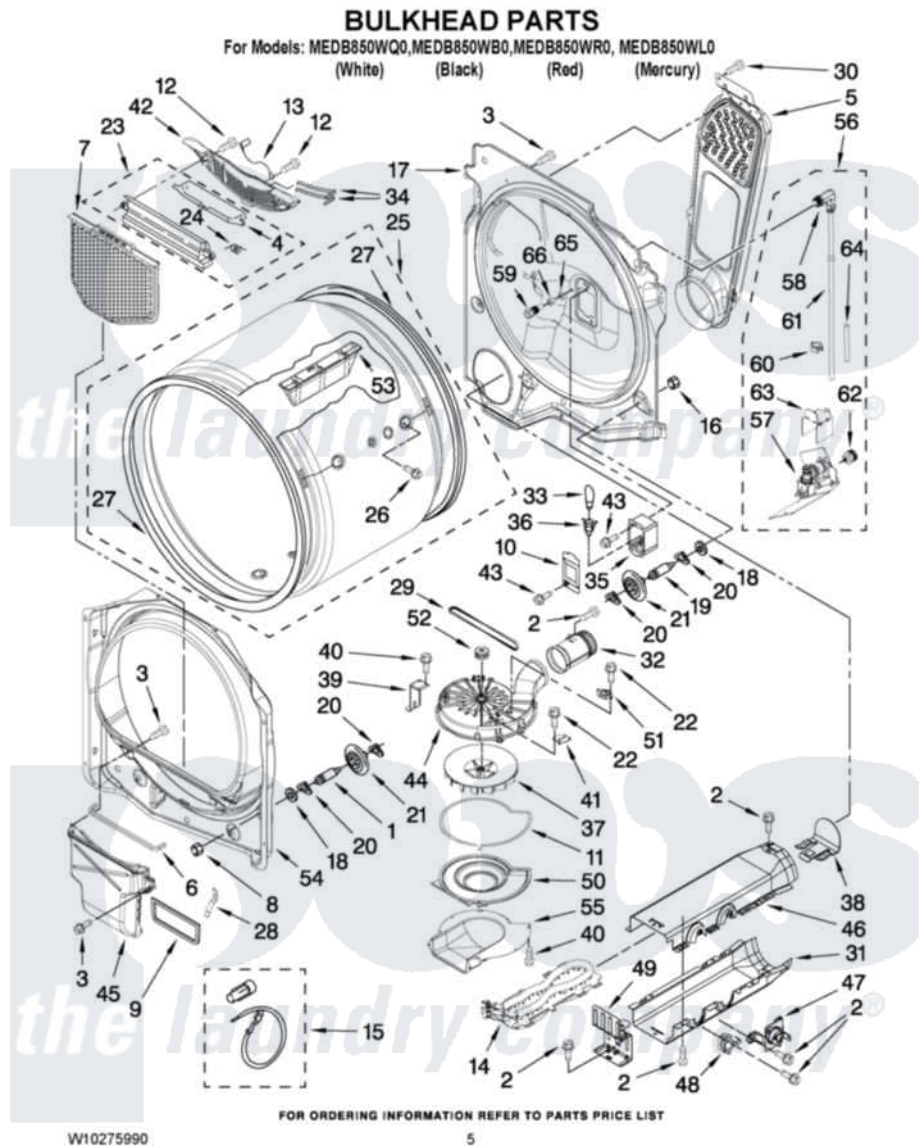

Maytag MEDB850WQ0 03 - BULKHEAD PARTS

Maytag Residential Maytag MEDB850WQ0 Dryer Parts Parts Diagram 03 - BULKHEAD PARTS
Click on the part number to view part

Item	Original Part Number	Replaced By	Status	Part Description
1	8575324	W10359271		Shaft, Drum Roller Threads
2	90767			Screw, 8A X 3/8 HeX Washer Head Tapping
3	3390631			Screw, 10-16 X 3/8
4	3394984	8563758		Door, Lint Screen
5	8544730			Air Duct Assembly
6	697813			Seal, Outlet Housing
7	W10049370	W10120998		Screen
8	3934666	W10080210		Nut, 3/8 X 16
9	8544721			Seal, Lint Duct
10	3402841	8532165		Lens, Drum Light
11	8573068			Seal, Blower Cover
12	3387230			Screw, 10-16 X 13/16
13	3392258	3393840		Wire
14	8544771			Heater Element
15	279457			Wire Kit, Terminal
16	W10001120	W10080190		Nut, 3/8-16