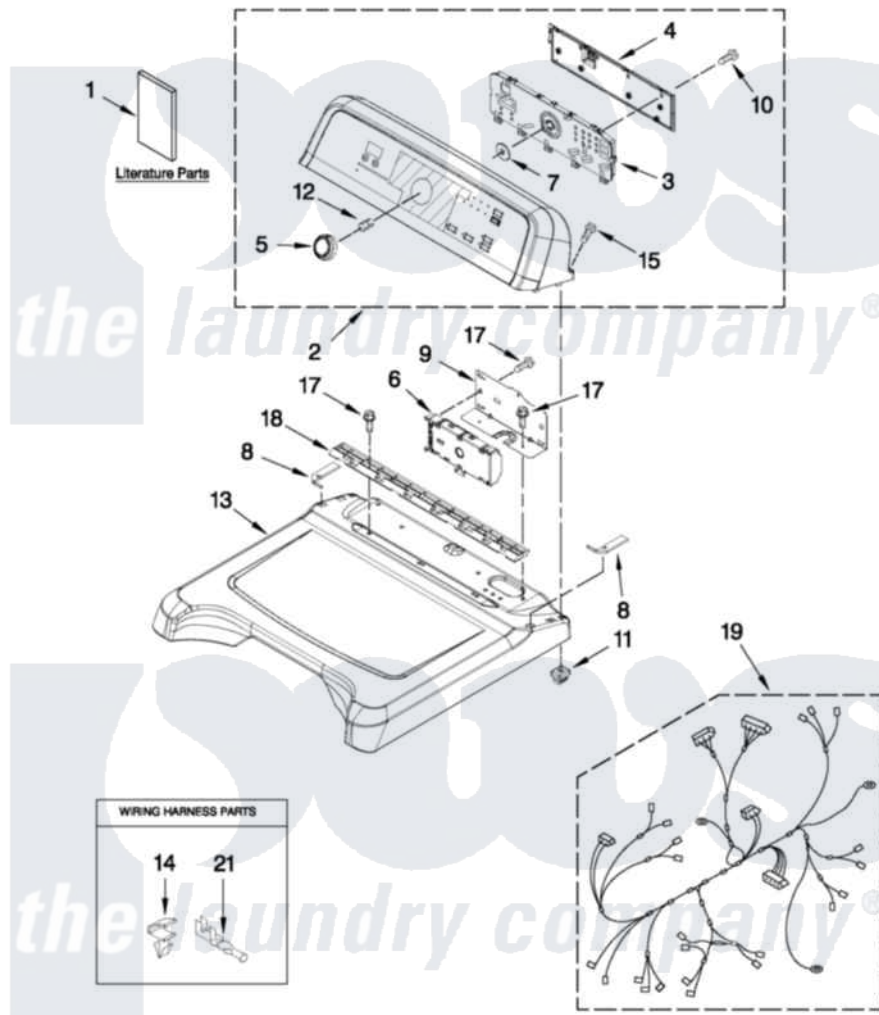

Maytag MEDB850WQ1 01 - TOP AND CONSOLE PARTS

MAYTAG

TOP AND CONSOLE PARTS

27" ELECTRIC DRYER

For Model: MEDB850WQ1, MEDB850WB1, MEDB850WR1, MEDB850WL1
(White) (Black) (Red) (Mercury)

4-11 Printed in U.S.A. (JLP)(bay)

1

Part No. W10407964 Rev. A

Maytag Residential Maytag MEDB850WQ1 Dryer Parts Parts Diagram 01 - TOP AND CONSOLE PARTS

[Click on the part number to view part](#)

Item	Original Part Number	Replaced By	Status	Part Description
1	W10388775		Not Available	INSTALLATION, DIAGNOSTIC GUIDE
"	W10260037		Not Available	GUIDE, USE & CARE
"	W10156733		Not Available	Tech Sheet
2	W10252468			Panel, Console
"	W10252471			Panel, Console
"	W10252470			Panel, Console
"	W10252469			Panel, Console
3	W10336131			User Interface
4	W10051124			Cover, Rear
5	W10051126			Knob Assembly
6	W10111620			Control Electronic
7	8572039			Seal, User Interface
8	W10219695			Foam Seal, Top
"	W10219694			Foam Seal, Top
9	8563853			Bracket, Machine Controller
10	W10003770			Screw, 6-19 X 1/2

11	W10112673		Screw, Grommet
12	W10153920		Spring, Knob
13	W10223157		Top
"	W10223158		Top
"	W10283288		Top
"	W10283289		Top
14	3394427		Clip-Harness
15	W10131402		Screw, 8-18 X 1.370
17	337686	Not Available	SCREW, 8-18 X .500
18	W10110295		Bracket, Console
19	W10319802		Harness, Electric
21	94614		Terminal