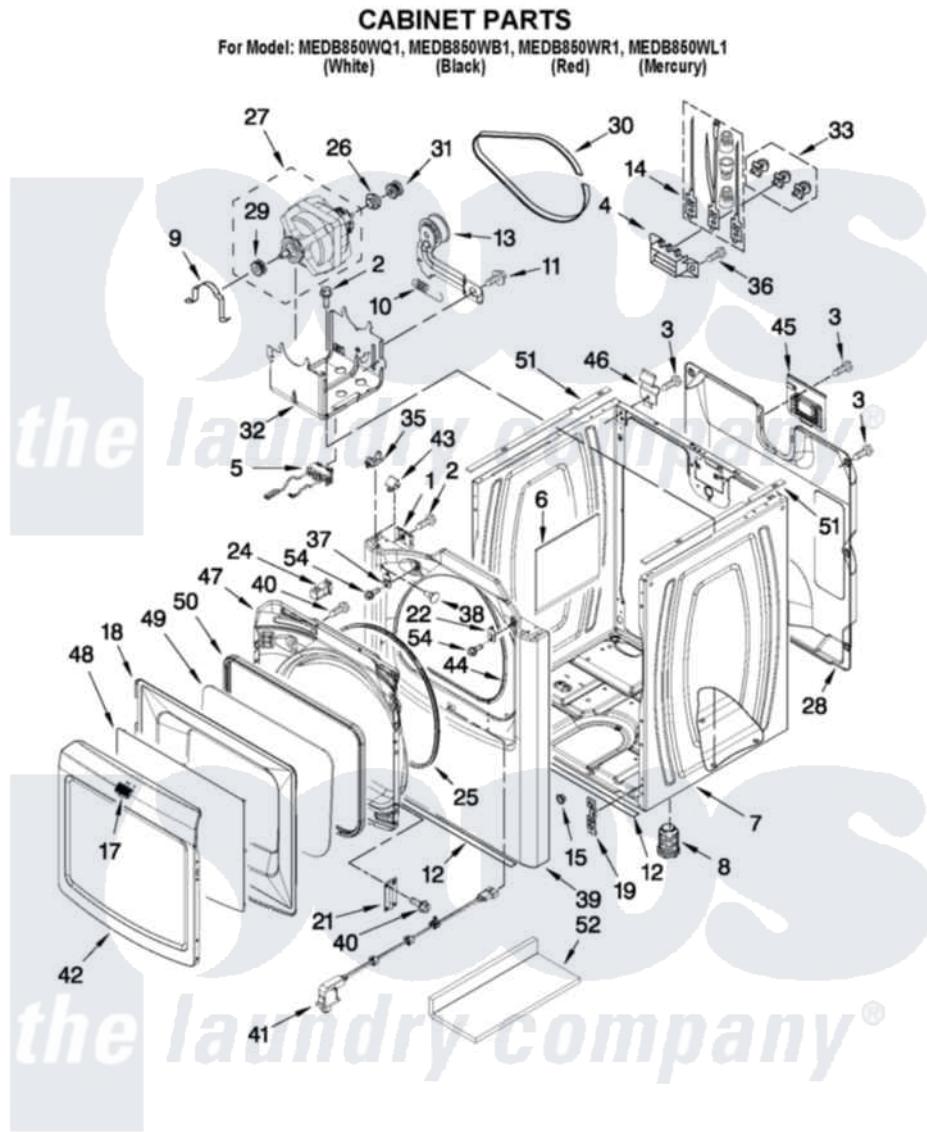

Maytag MEDB850WQ1 02 - CABINET PARTS

FOR ORDERING INFORMATION REFER TO PARTS PRICE LIST

W10407964

3

Maytag [Residential Maytag MEDB850WQ1 Dryer Parts](#) Parts Diagram 02 - CABINET PARTS
Click on the part number to view part

Item	Original Part Number	Replaced By	Status	Part Description
1	W10007520			Clip, Ground
2	3390631			Screw, 10-16 X 3/8
3	693995			Screw, Hex Head
4	3397659			Block, Terminal
5	W10314253			Switch, Assembly Broken Belt
6	W10123956			Dampening Panel
7	W10223154			Cabinet
"	W10223155			Cabinet
"	W10283291			Cabinet
"	W10283292			Cabinet
8	3392100	49621		Feet-Leveling
NI	279810			Foot-Optional
9	660658			Clamp, Motor Mounting 343481 685441
10	3387374			Spring, Idler
11	3389420			Retainer-Idler 1/4-20 X 1/16
12	W10224768			Seal, Foam Spill Guard