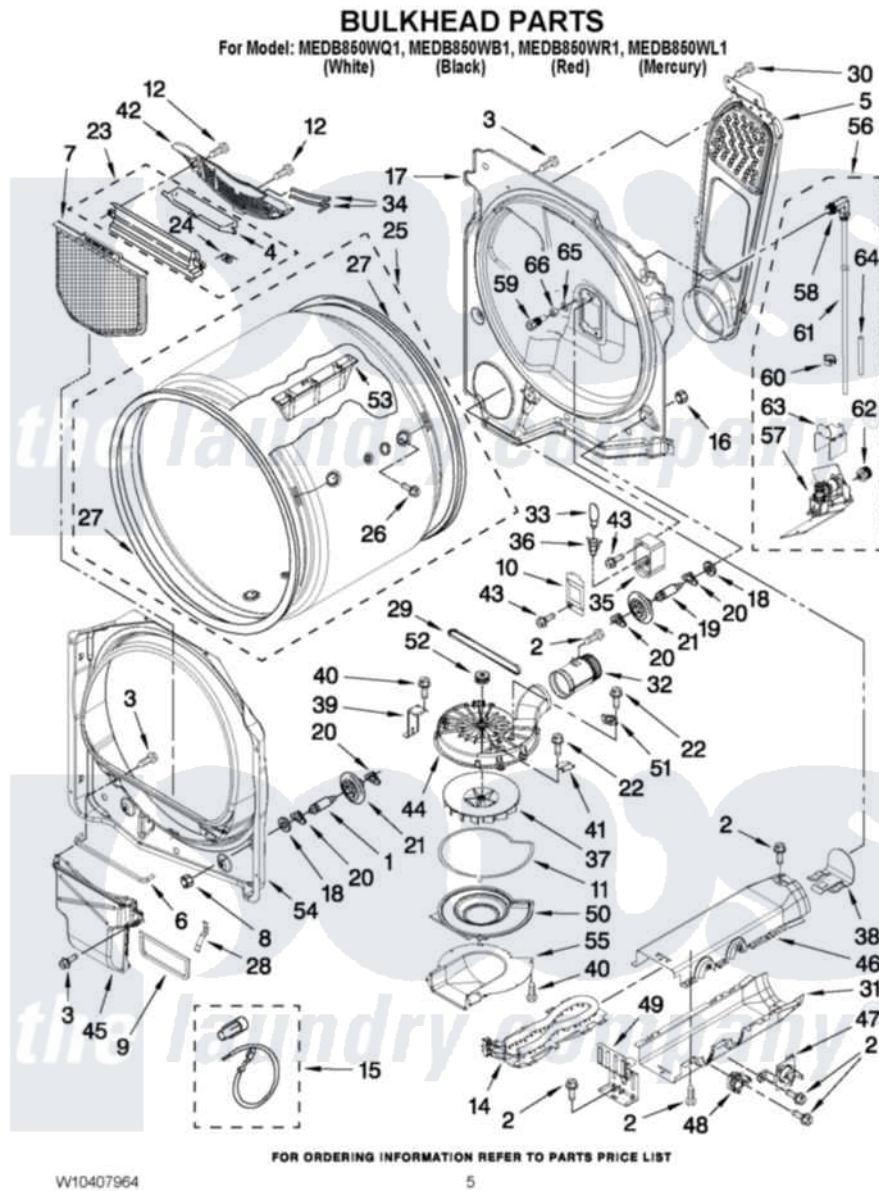

Maytag MEDB850WQ1 03 - BULKHEAD PARTS

Maytag Residential Maytag MEDB850WQ1 Dryer Parts Parts Diagram 03 - BULKHEAD PARTS
Click on the part number to view part

Item	Original Part Number	Replaced By	Status	Part Description
1	W10359271			Shaft, Drum Roller Threads
2	90767			Screw, 8A X 3/8 HeX Washer Head Tapping
3	3390631			Screw, 10-16 X 3/8
4	3394984	8563758		Door, Lint Screen
5	8544730			Air Duct Assembly
6	697813			Seal, Outlet Housing
7	W10049370	W10120998		Screen
8	3934666	W10080210		Nut, 3/8 X 16
9	8544721			Seal, Lint Duct
10	3402841	8532165		Lens, Drum Light
11	8573068			Seal, Blower Cover
12	3387230			Screw, 10-16 X 13/16
14	8544771			Heater Element
15	279457			Wire Kit, Terminal
16	W10001120	W10080190		Nut, 3/8-16
17	W10139797			Bulkhead, Rear