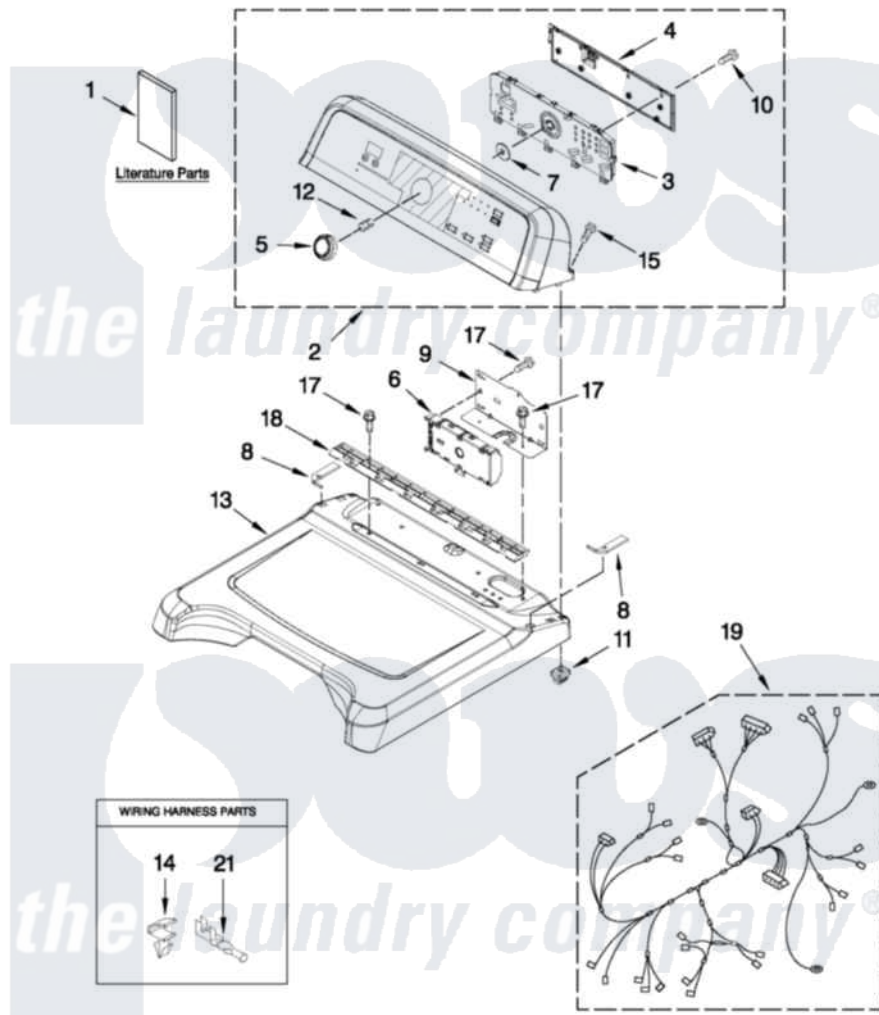

Maytag MEDB850WR1 01 - TOP AND CONSOLE PARTS

MAYTAG

TOP AND CONSOLE PARTS

27" ELECTRIC DRYER

For Model: MEDB850WQ1, MEDB850WB1, MEDB850WR1, MEDB850WL1
(White) (Black) (Red) (Mercury)

FOR ORDERING INFORMATION REFER TO PARTS PRICE LIST

4-11 Printed in U.S.A. (JLP)(bay)

1

Part No. W10407964 Rev. A

Maytag Residential Maytag MEDB850WR1 Dryer Parts Parts Diagram 01 - TOP AND CONSOLE PARTS

Click on the part number to view part

Item	Original Part Number	Replaced By	Status	Part Description
1	W10388775		Not Available	INSTALLATION, DIAGNOSTIC GUIDE
"	W10260037		Not Available	GUIDE, USE & CARE
"	W10156733		Not Available	Tech Sheet
2	W10252468			Panel, Console
"	W10252471			Panel, Console
"	W10252470			Panel, Console
"	W10252469			Panel, Console
3	W10336131			User Interface
4	W10051124			Cover, Rear
5	W10051126			Knob Assembly
6	W10111620			Control Electronic
7	8572039			Seal, User Interface
8	W10219695			Foam Seal, Top
"	W10219694			Foam Seal, Top
9	8563853			Bracket, Machine Controller
10	W10003770			Screw, 6-19 X 1/2

11	W10112673		Screw, Grommet
12	W10153920		Spring, Knob
13	W10223157		Top
"	W10223158		Top
"	W10283288		Top
"	W10283289		Top
14	3394427		Clip-Harness
15	W10131402		Screw, 8-18 X 1.370
17	337686	Not Available	SCREW, 8-18 X .500
18	W10110295		Bracket, Console
19	W10319802		Harness, Electric
21	94614		Terminal