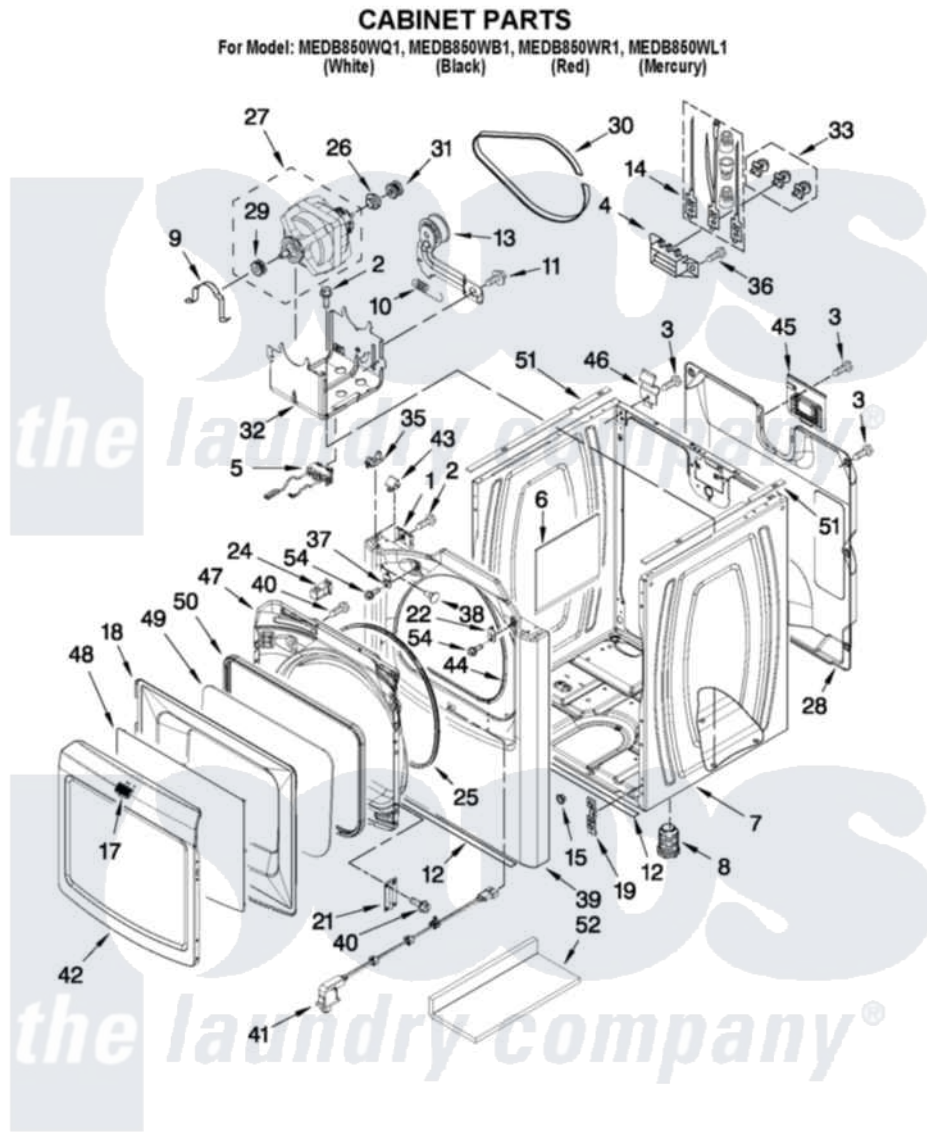

# Maytag MEDB850WR1 02 - CABINET PARTS

FOR ORDERING INFORMATION REFER TO PARTS PRICE LIST

W10407964

3

Maytag [Residential Maytag MEDB850WR1 Dryer Parts](#) Parts Diagram 02 - CABINET PARTS  
 Click on the part number to view part

Item	Original Part Number	Replaced By	Status	Part Description
1	<a href="#">W10007520</a>			Clip, Ground
2	<a href="#">3390631</a>			Screw, 10-16 X 3/8
3	<a href="#">693995</a>			Screw, Hex Head
4	<a href="#">3397659</a>			Block, Terminal
5	<a href="#">W10314253</a>			Switch, Assembly Broken Belt
6	<a href="#">W10123956</a>			Dampening Panel
7	<a href="#">W10223154</a>			Cabinet
"	<a href="#">W10223155</a>			Cabinet
"	<a href="#">W10283291</a>			Cabinet
"	<a href="#">W10283292</a>			Cabinet
8	3392100	<a href="#">49621</a>		Feet-Leveling
NI	<a href="#">279810</a>			Foot-Optional
9	<a href="#">660658</a>			Clamp, Motor Mounting 343481 685441
10	<a href="#">3387374</a>			Spring, Idler
11	<a href="#">3389420</a>			Retainer-Idler 1/4-20 X 1/16
12	<a href="#">W10224768</a>			Seal, Foam Spill Guard