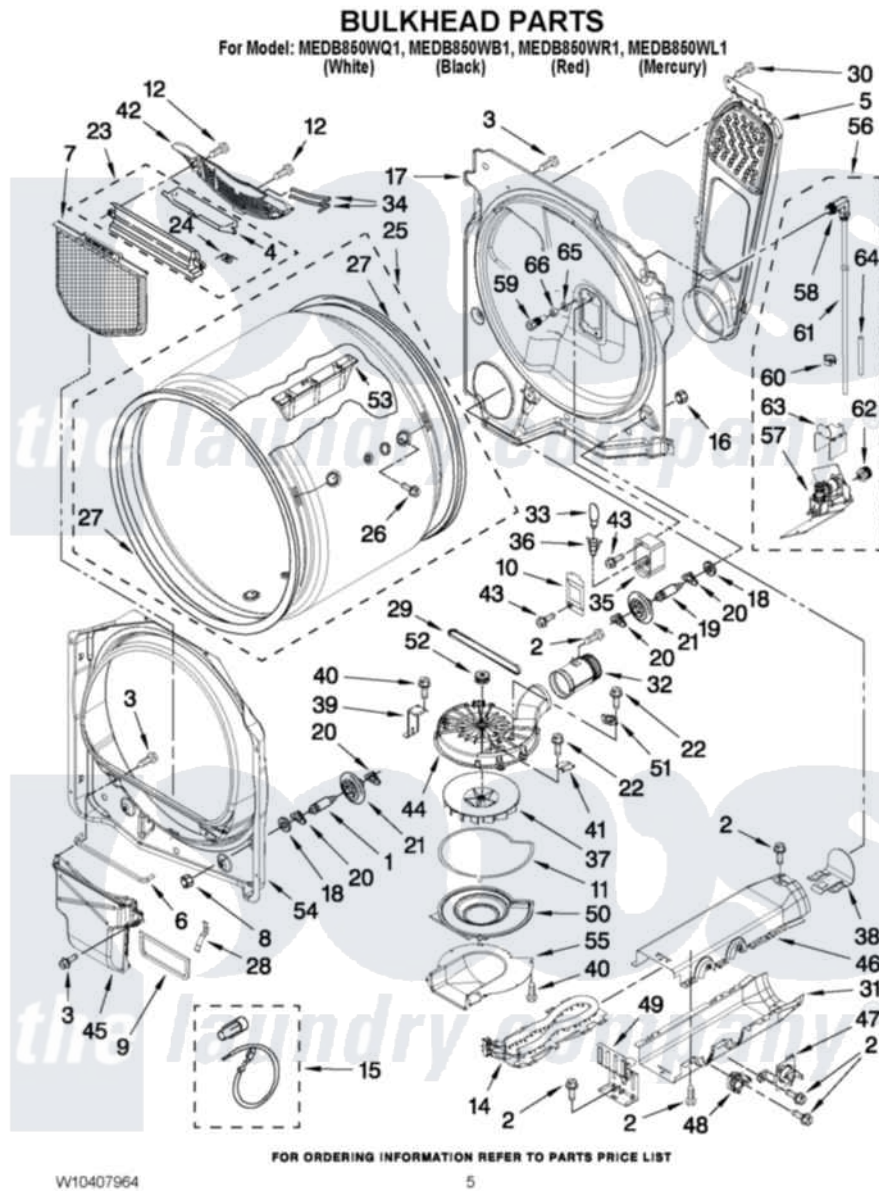

Maytag MEDB850WR1 03 - BULKHEAD PARTS

Maytag Residential Maytag MEDB850WR1 Dryer Parts Parts Diagram 03 - BULKHEAD PARTS
Click on the part number to view part

Item	Original Part Number	Replaced By	Status	Part Description
1	W10359271			Shaft, Drum Roller Threads
2	90767			Screw, 8A X 3/8 HeX Washer Head Tapping
3	3390631			Screw, 10-16 X 3/8
4	3394984	8563758		Door, Lint Screen
5	8544730			Air Duct Assembly
6	697813			Seal, Outlet Housing
7	W10049370	W10120998		Screen
8	3934666	W10080210		Nut, 3/8 X 16
9	8544721			Seal, Lint Duct
10	3402841	8532165		Lens, Drum Light
11	8573068			Seal, Blower Cover
12	3387230			Screw, 10-16 X 13/16
14	8544771			Heater Element
15	279457			Wire Kit, Terminal
16	W10001120	W10080190		Nut, 3/8-16
17	W10139797			Bulkhead, Rear