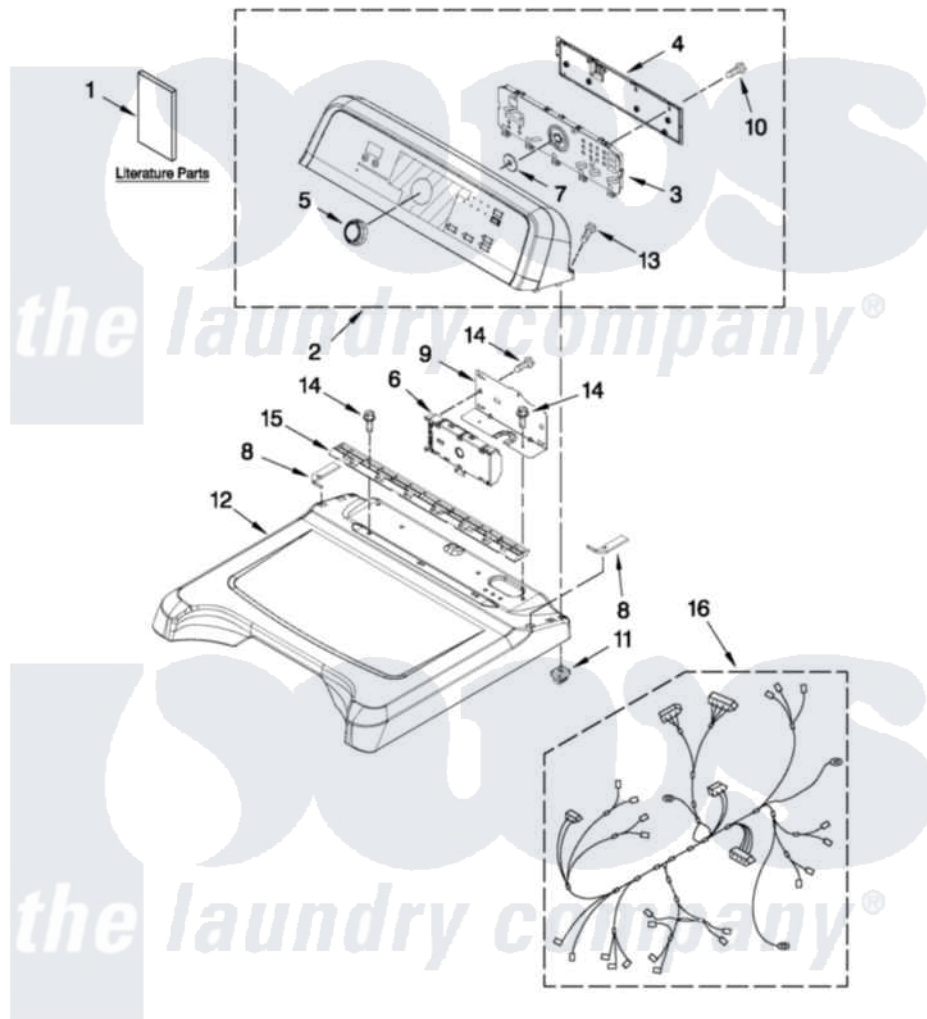

Maytag MEDB850YG0 01 - TOP AND CONSOLE PARTS

MAYTAG

TOP AND CONSOLE PARTS

27" ELECTRIC DRYER

For Models: MEDB850YW0, MEDB850YG0
(White) (Granite)

FOR ORDERING INFORMATION REFER TO PARTS PRICE LIST

7-11 Printed in U.S.A. (JLP)(bay)

1

Part No. W10421629 Rev. A

Maytag [Residential Maytag MEDB850YG0 Dryer Parts](#) Parts Diagram 01 - TOP AND CONSOLE PARTS

[Click on the part number to view part](#)

Item	Original Part Number	Replaced By	Status	Part Description
1	W10392124		Not Available	INSTALLATION, INSTRUCTION
"	W10388780		Not Available	GUIDE, USE & CARE
"	W10393006		Not Available	TECH, SHEET
2	W10338345			Console Assembly
"	W10416110			Console Assembly
3	W10388670			Assembly, User Interface
4	W10051124			Cover, Rear
5	W10338554			Knob, Assembly
6	W10249829			Control Electronic
7	8572039			Seal, User Interface
8	W10219695			Foam Seal, Top
"	W10219694			Foam Seal, Top
9	8563853			Bracket, Machine Controller
10	W10003770			Screw, 6-19 X 1/2
11	W10112673			Screw, Grommet
12	W10223157			Top

"	W10338836		Top
13	W10131402		Screw, 8-18 X 1.370
14	337686	Not Available	SCREW, 8-18 X .500
15	8558863		Bracket, Console
16	W10319802		Harness, Electric