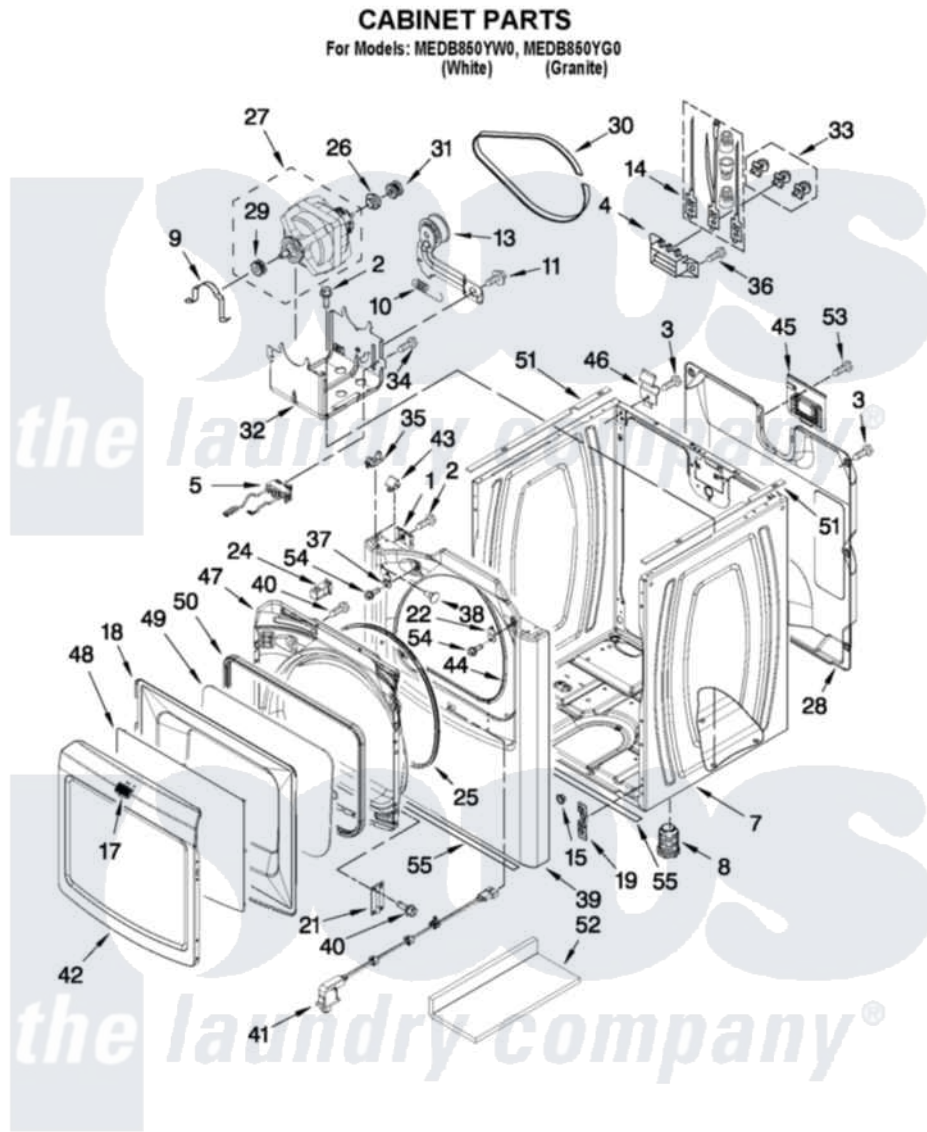

Maytag MEDB850YG0 02 - CABINET PARTS

CABINET PARTS
For Models: MEDB850YW0, MEDB850YG0
(White) (Granite)

FOR ORDERING INFORMATION REFER TO PARTS PRICE LIST

W10421629

3

Maytag [Residential Maytag MEDB850YG0 Dryer Parts](#) Parts Diagram 02 - CABINET PARTS
Click on the part number to view part

| Item | Original Part Number | Replaced By | Status | Part Description |
|------|---------------------------|-------------|--------|--|
| 1 | W10007520 | | | Clip, Ground |
| 2 | 3390631 | | | Screw, 10-16 X 3/8 |
| 3 | 693995 | | | Screw, Hex Head |
| 4 | 3397659 | | | Block, Terminal |
| 5 | W10314253 | | | Switch, Assembly Broken Belt |
| 7 | W10223154 | | | Cabinet |
| " | W10338830 | | | Cabinet |
| 8 | W10363894 | | | Foot, Dryer |
| NI | 279810 | | | Foot-Optional |
| 9 | 660658 | | | Clamp, Motor Mounting 343481 685441 |
| 10 | 3387374 | | | Spring, Idler |
| 11 | 3389420 | | | Retainer-Idler 1/4-20 X 1/16 |
| 13 | 8547160 | | | Pulley Assembly |
| 14 | 279318 | | | Terminal Tinned And Brass Panel |
| 15 | 8578560 | | | Hole, Plug |