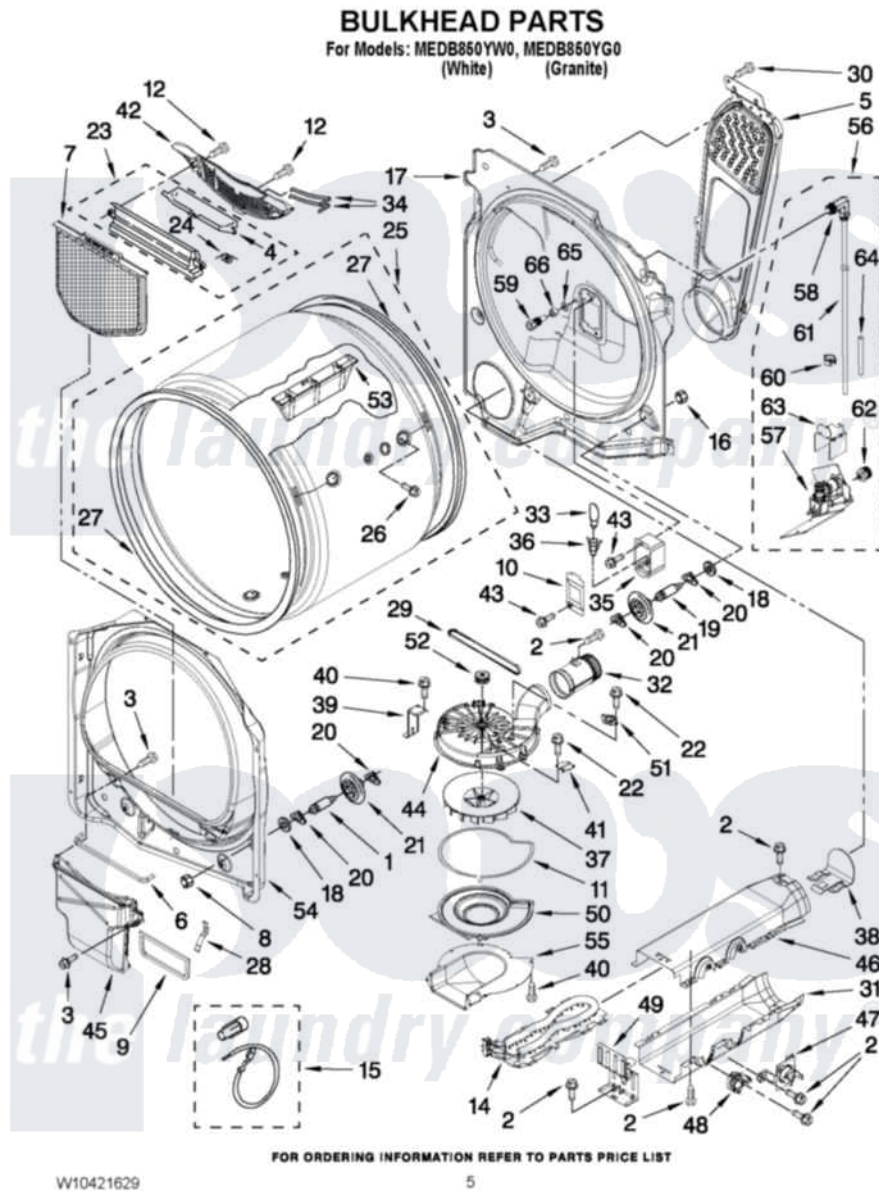

Maytag MEDB850YG0 03 - BULKHEAD PARTS

Maytag [Residential Maytag MEDB850YG0 Dryer Parts](#) Parts Diagram 03 - BULKHEAD PARTS
Click on the part number to view part

Item	Original Part Number	Replaced By	Status	Part Description
1	W10359271			Shaft, Drum Roller Threads
2	90767			Screw, 8A X 3/8 HeX Washer Head Tapping
3	3390631			Screw, 10-16 X 3/8
4	3394984	8563758		Door, Lint Screen
5	8544730			Air Duct Assembly
6	697813			Seal, Outlet Housing
7	W10049370	W10120998		Screen
8	3934666	W10080210		Nut, 3/8 X 16
9	8544721			Seal, Lint Duct
10	3402841	8532165		Lens, Drum Light
11	8573068			Seal, Blower Cover
12	3387230			Screw, 10-16 X 13/16
14	8544771			Heater Element
15	279457			Wire Kit, Terminal
16	W10001120	W10080190		Nut, 3/8-16
17	W10139797			Bulkhead, Rear