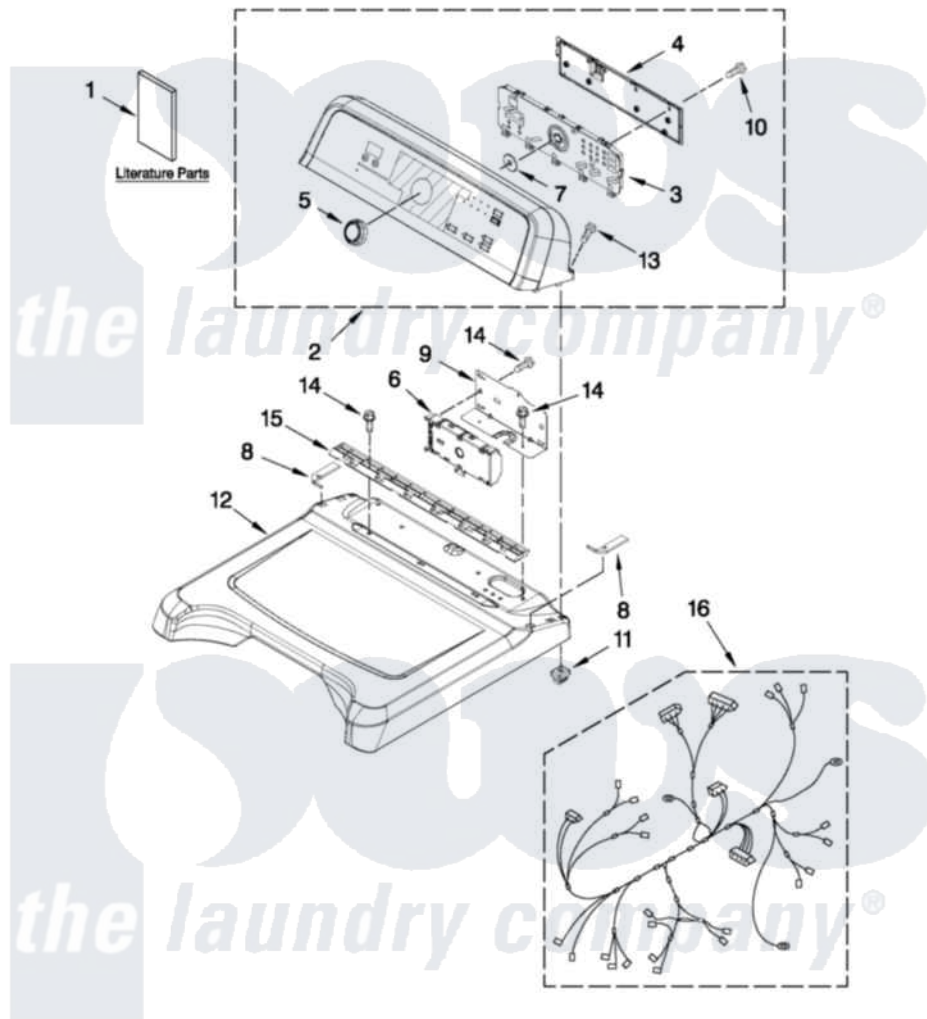

# Maytag MEDB850YG1 01 - TOP AND CONSOLE PARTS

**MAYTAG**

## TOP AND CONSOLE PARTS

27" ELECTRIC DRYER

For Models: MEDB850YW1, MEDB850YG1  
(White) (Cosmetallic)

FOR ORDERING INFORMATION REFER TO PARTS PRICE LIST

6-12 Printed in U.S.A. (GG)(bay)

1

Part No. W10517486 Rev. A

[Maytag Residential Maytag MEDB850YG1 Dryer Parts](#) Parts Diagram 01 - TOP AND CONSOLE PARTS

[Click on the part number to view part](#)

Item	Original Part Number	Replaced By	Status	Part Description
1	W10392124		Not Available	INSTALLATION, INSTRUCTION
"	W10388780		Not Available	GUIDE, USE & CARE
"	W10393006		Not Available	TECH, SHEET
2	<a href="#">W10338345</a>			Console Assembly
"	<a href="#">W10416110</a>			Console Assembly
3	<a href="#">W10388670</a>			Assembly, User Interface
4	<a href="#">W10051124</a>			Cover, Rear
5	<a href="#">W10338554</a>			Knob, Assembly
6	<a href="#">W10432257</a>			Control Electronic
7	<a href="#">8572039</a>			Seal, User Interface
8	<a href="#">W10219695</a>			Foam Seal, Top
"	<a href="#">W10219694</a>			Foam Seal, Top
9	<a href="#">8563853</a>			Bracket, Machine Controller
10	<a href="#">W10003770</a>			Screw, 6-19 X 1/2
11	<a href="#">W10112673</a>			Screw, Grommet
12	<a href="#">W10223157</a>			Top

"	<a href="#">W10338836</a>		Top
13	<a href="#">W10131402</a>		Screw, 8-18 X 1.370
14	337686	Not Available	SCREW, 8-18 X .500
15	<a href="#">8558863</a>		Bracket, Console
16	<a href="#">W10319802</a>		Harness, Electric