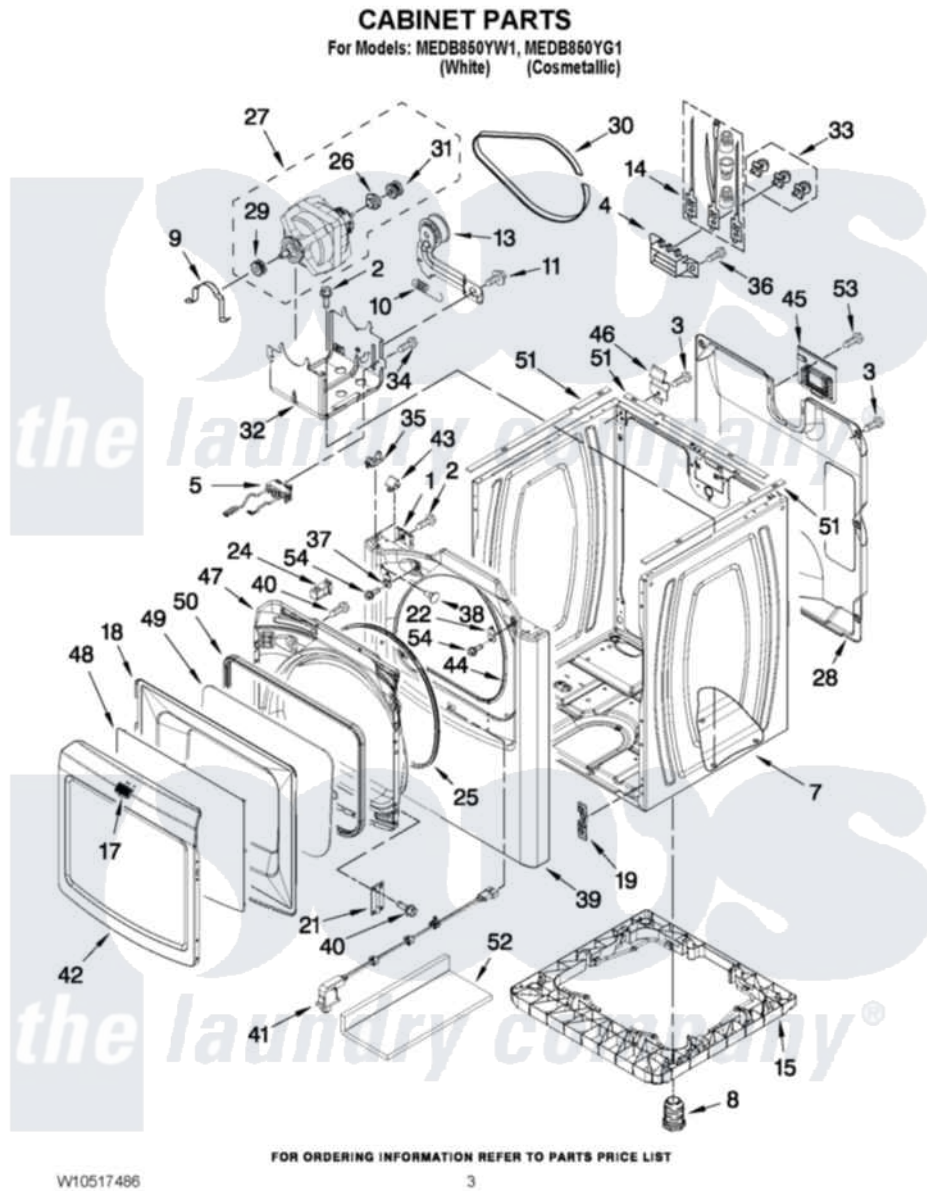

# Maytag MEDB850YG1 02 - CABINET PARTS

Maytag [Residential Maytag MEDB850YG1 Dryer Parts](#) Parts Diagram 02 - CABINET PARTS  
Click on the part number to view part

Item	Original Part Number	Replaced By	Status	Part Description
1	<a href="#">98234</a>			Clip, U-Bend
2	<a href="#">3390631</a>			Screw, 10-16 X 3/8
3	<a href="#">693995</a>			Screw, Hex Head
4	<a href="#">3397659</a>			Block, Terminal
5	<a href="#">W10314253</a>			Switch, Assembly Broken Belt
7	W10183827	<a href="#">W10223154</a>		Cabinet
"	W10304162		Not Available	CABINET (INCLUDES ITEM 51) (COSMETALLIC)
8	<a href="#">W10363894</a>			Foot, Dryer
NI	<a href="#">279810</a>			Foot-Optional
9	<a href="#">660658</a>			Clamp, Motor Mounting 343481 685441
10	<a href="#">3387374</a>			Spring, Idler
11	<a href="#">3389420</a>			Retainer-Idler 1/4-20 X 1/16
13	<a href="#">8547160</a>			Pulley Assembly
14	<a href="#">279318</a>			Terminal Tinned And Brass Panel