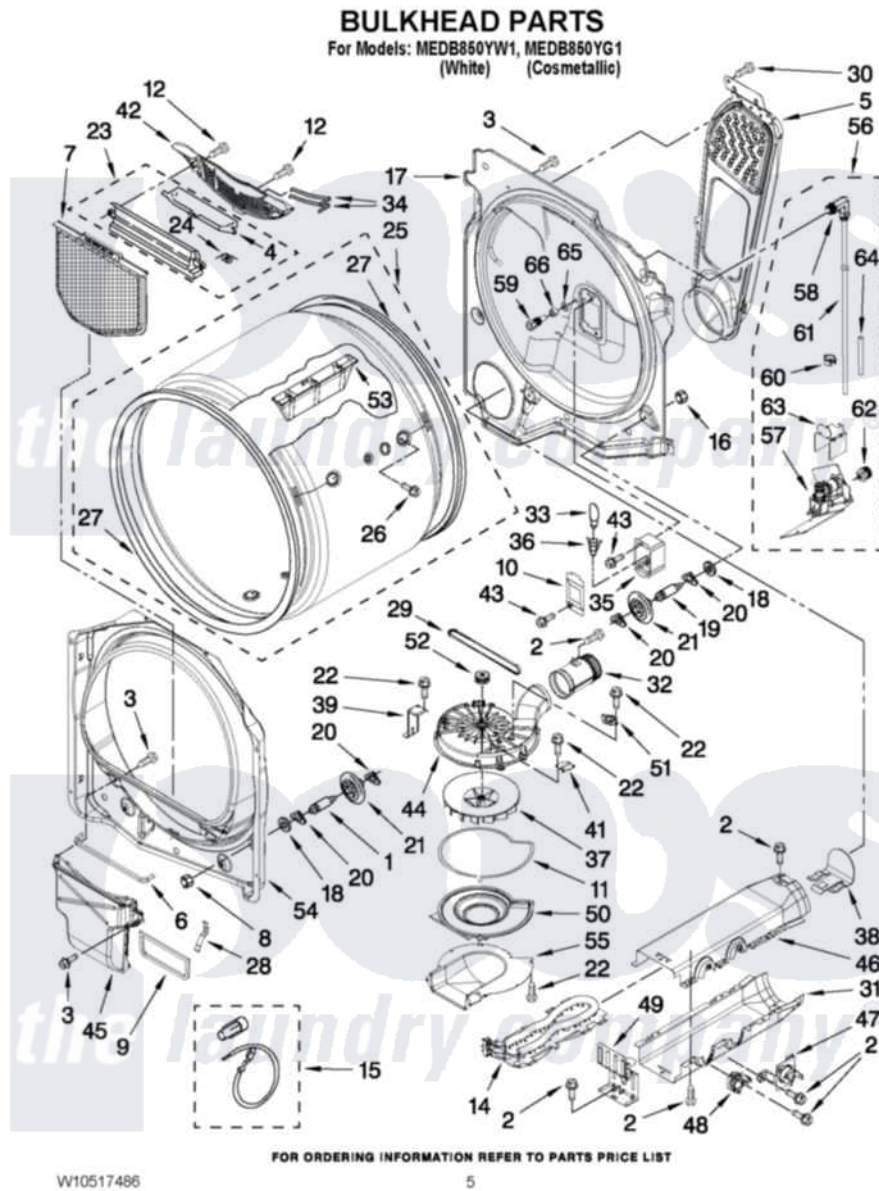

Maytag MEDB850YG1 03 - BULKHEAD PARTS

Maytag [Residential Maytag MEDB850YG1 Dryer Parts](#) Parts Diagram 03 - BULKHEAD PARTS
 Click on the part number to view part

Item	Original Part Number	Replaced By	Status	Part Description
1	W10359271			Shaft, Drum Roller Threads
2	90767			Screw, 8A X 3/8 HeX Washer Head Tapping
3	3390631			Screw, 10-16 X 3/8
4	3394984	8563758		Door, Lint Screen
5	8544730			Air Duct Assembly
6	697813			Seal, Outlet Housing
7	W10049370	W10120998		Screen
8	3934666	W10080210		Nut, 3/8 X 16
9	8544721			Seal, Lint Duct
10	3402841	8532165		Lens, Drum Light
11	8573068			Seal, Blower Cover
12	3387230			Screw, 10-16 X 13/16
14	8544771			Heater Element
15	279457			Wire Kit, Terminal
16	W10001120	W10080190		Nut, 3/8-16
17	W10139797			Bulkhead, Rear