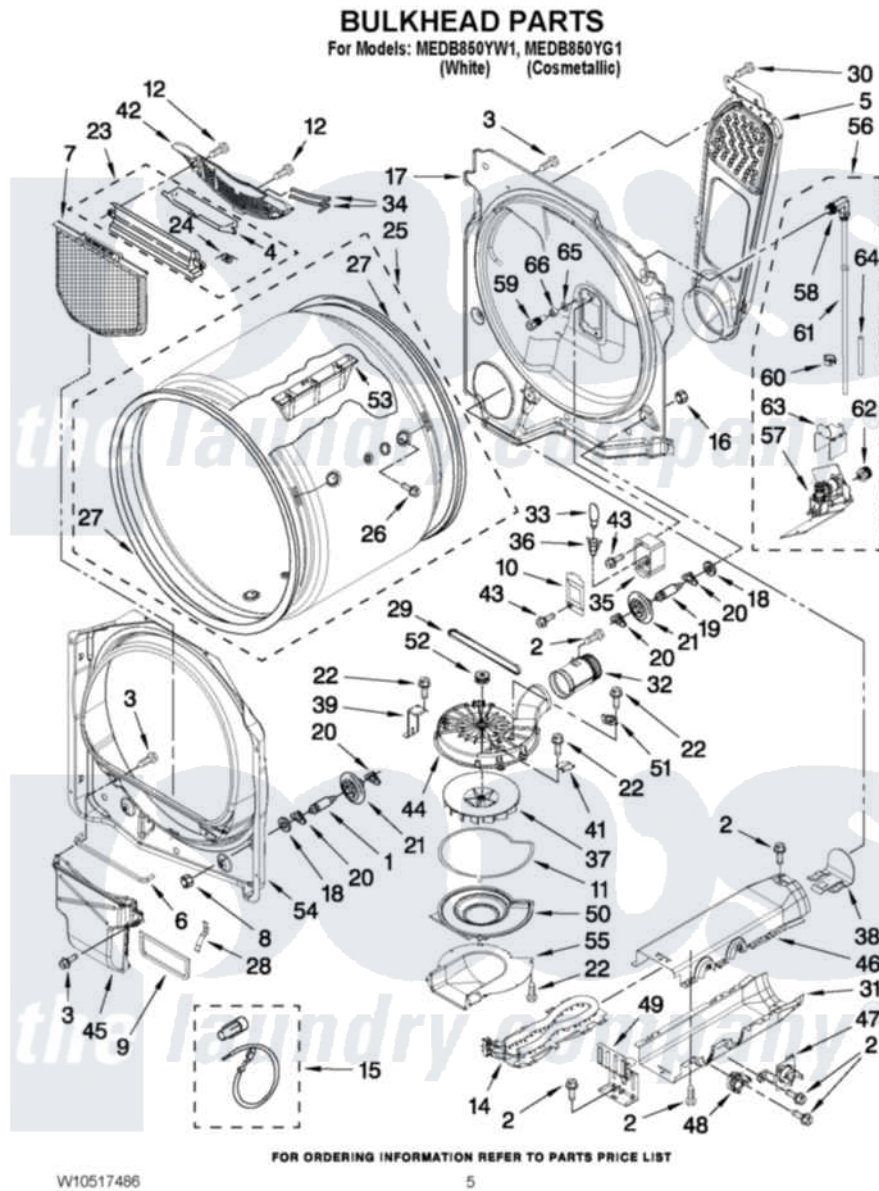

Maytag MEDB850YW1 03 - BULKHEAD PARTS

Maytag Residential Maytag MEDB850YW1 Dryer Parts Parts Diagram 03 - BULKHEAD PARTS
Click on the part number to view part

Item	Original Part Number	Replaced By	Status	Part Description
1	W10359271			Shaft, Drum Roller Threads
2	90767			Screw, 8A X 3/8 HeX Washer Head Tapping
3	3390631			Screw, 10-16 X 3/8
4	3394984	8563758		Door, Lint Screen
5	8544730			Air Duct Assembly
6	697813			Seal, Outlet Housing
7	W10049370	W10120998		Screen
8	3934666	W10080210		Nut, 3/8 X 16
9	8544721			Seal, Lint Duct
10	3402841	8532165		Lens, Drum Light
11	8573068			Seal, Blower Cover
12	3387230			Screw, 10-16 X 13/16
14	8544771			Heater Element
15	279457			Wire Kit, Terminal
16	W10001120	W10080190		Nut, 3/8-16
17	W10139797			Bulkhead, Rear