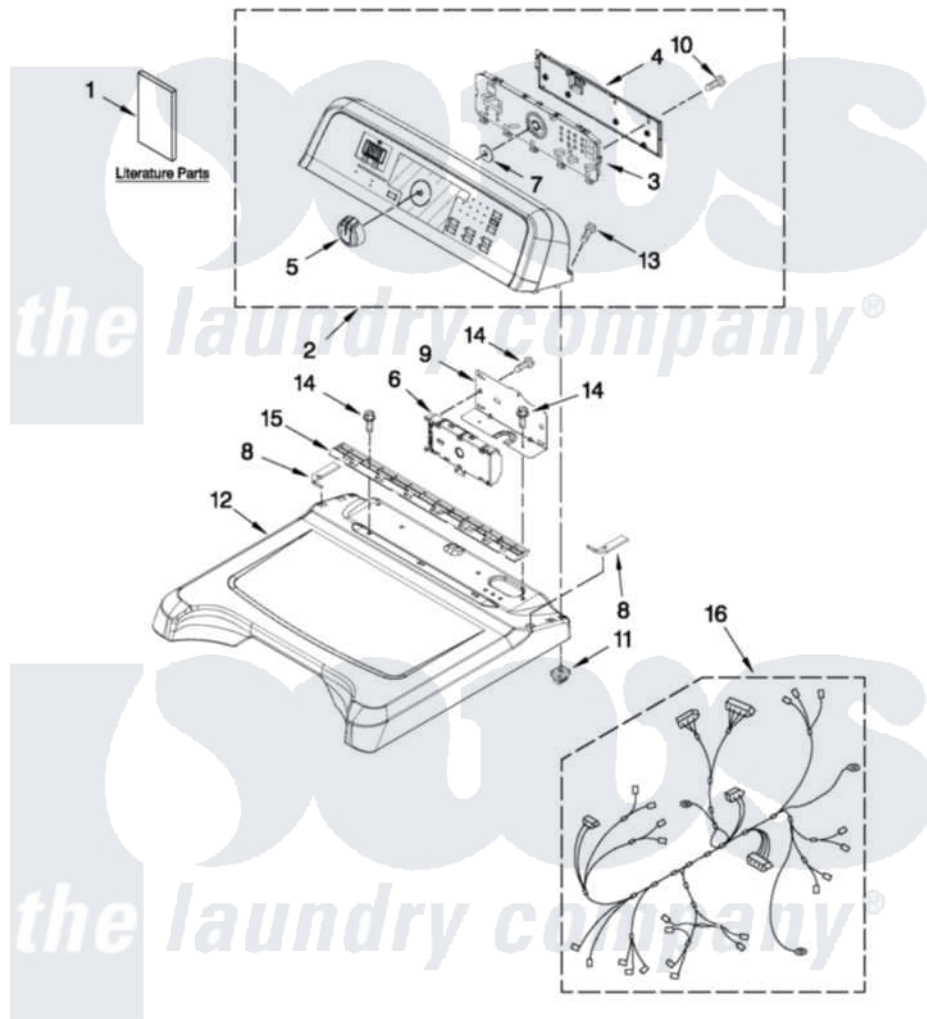

Maytag MEDB950YG0 01 - TOP AND CONSOLE PARTS

MAYTAG

TOP AND CONSOLE PARTS

27" ELECTRIC DRYER

For Models: MEDB950YW0, MEDB950YG0

(White) (Granite)

FOR ORDERING INFORMATION REFER TO PARTS PRICE LIST

7-11 Printed in U.S.A. (JLP) (psw)

1

Part No. W10437044 Rev. A

Maytag [Residential Maytag MEDB950YG0 Dryer Parts](#) Parts Diagram 01 - TOP AND CONSOLE PARTS

[Click on the part number to view part](#)

Item	Original Part Number	Replaced By	Status	Part Description
1	W10392124		Not Available	INSTALLATION, INSTRUCTION
"	W10388780		Not Available	GUIDE, USE & CARE
"	W10393006		Not Available	TECH, SHEET
2	W10338346			Console Assembly
"	W10338347			Console Assembly
3	W10388669			User Interface
4	W10051124			Cover, Rear
5	W10338554			Knob, Assembly
6	W10249829			Control Electronic
7	8572039			Seal, User Interface
8	W10219695			Foam Seal, Top
"	W10219694			Foam Seal, Top
9	8563853			Bracket, Machine Controller
10	W10003770			Screw, 6-19 X 1/2
11	W10112673			Screw, Grommet
12	W10223157			Top

"	W10338836		Top
13	W10131402		Screw, 8-18 X 1.370
14	337686	Not Available	SCREW, 8-18 X .500
15	8558863		Bracket, Console
16	W10319802		Harness, Electric