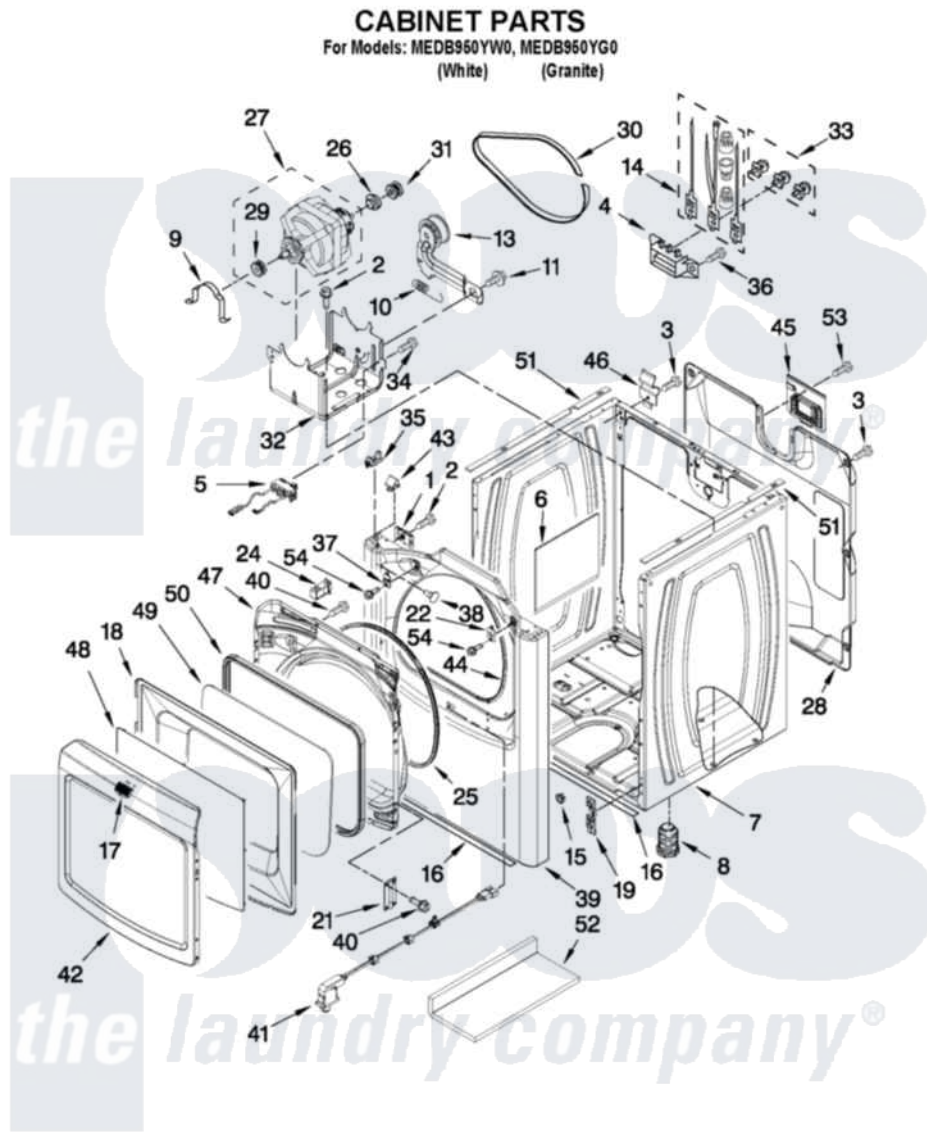

Maytag MEDB950YG0 02 - CABINET PARTS

W10437044

FOR ORDERING INFORMATION REFER TO PARTS PRICE LIST

3

Maytag [Residential Maytag MEDB950YG0 Dryer Parts](#) Parts Diagram 02 - CABINET PARTS
Click on the part number to view part

Item	Original Part Number	Replaced By	Status	Part Description
1	W10007520			Clip, Ground
2	3390631			Screw, 10-16 X 3/8
3	693995			Screw, Hex Head
4	3397659			Block, Terminal
5	W10314253			Switch, Assembly Broken Belt
6	W10123956			Dampening Panel
7	W10223154			Cabinet
"	W10338830			Cabinet
8	W10363894			Foot, Dryer
NI	279810			Foot-Optional
9	660658			Clamp, Motor Mounting 343481 685441
10	3387374			Spring, Idler
11	3389420			Retainer-Idler 1/4-20 X 1/16
13	8547160			Pulley Assembly
14	279318			Terminal Tinned And Brass Panel