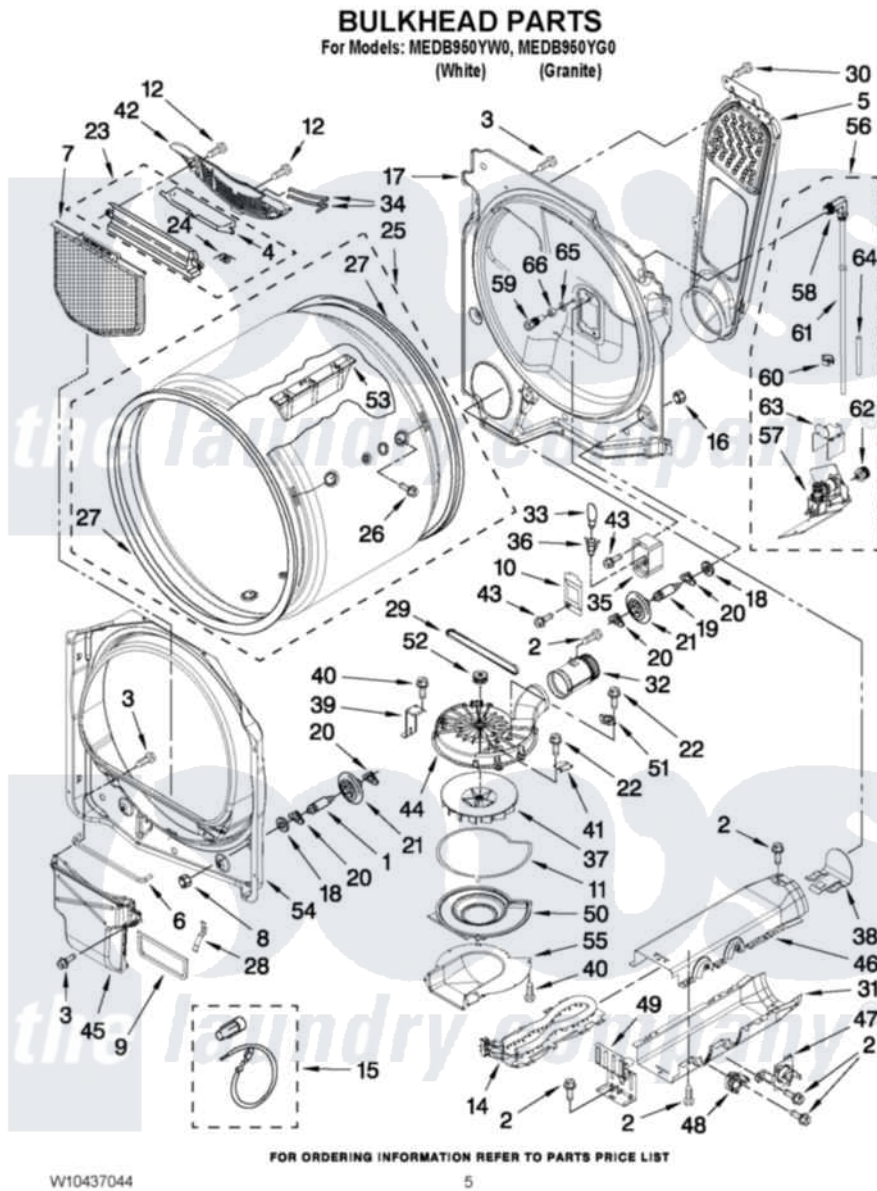

# Maytag MEDB950YG0 03 - BULKHEAD PARTS

Maytag [Residential Maytag MEDB950YG0 Dryer Parts](#) Parts Diagram 03 - BULKHEAD PARTS  
Click on the part number to view part

Item	Original Part Number	Replaced By	Status	Part Description
1	<a href="#">W10359271</a>			Shaft, Drum Roller Threads
2	<a href="#">90767</a>			Screw, 8A X 3/8 HeX Washer Head Tapping
3	<a href="#">3390631</a>			Screw, 10-16 X 3/8
4	3394984	<a href="#">8563758</a>		Door, Lint Screen
5	<a href="#">8544730</a>			Air Duct Assembly
6	<a href="#">697813</a>			Seal, Outlet Housing
7	W10049370	<a href="#">W10120998</a>		Screen
8	3934666	<a href="#">W10080210</a>		Nut, 3/8 X 16
9	<a href="#">8544721</a>			Seal, Lint Duct
10	3402841	<a href="#">8532165</a>		Lens, Drum Light
11	<a href="#">8573068</a>			Seal, Blower Cover
12	<a href="#">3387230</a>			Screw, 10-16 X 13/16
14	<a href="#">8544771</a>			Heater Element
15	<a href="#">279457</a>			Wire Kit, Terminal
16	W10001120	<a href="#">W10080190</a>		Nut, 3/8-16
17	<a href="#">W10139797</a>			Bulkhead, Rear