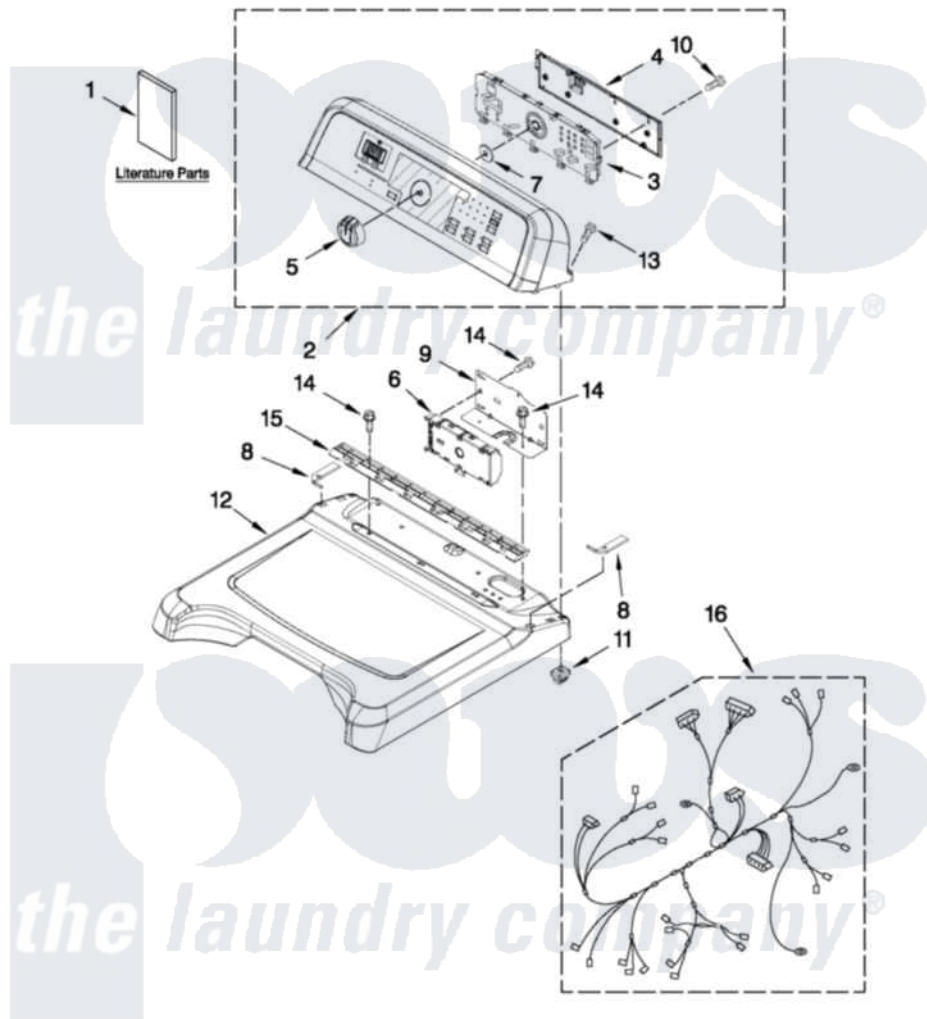

Maytag MEDB950YG1 01 - TOP AND CONSOLE PARTS

MAYTAG

TOP AND CONSOLE PARTS

27" ELECTRIC DRYER

For Models: MEDB950YW1, MEDB950YG1
(White) (Cosmetallic)

FOR ORDERING INFORMATION REFER TO PARTS PRICE LIST

6-12 Printed in U.S.A. (GG)(bay)

1

Part No. W10517487 Rev. A

[Maytag Residential Maytag MEDB950YG1 Dryer Parts](#) Parts Diagram 01 - TOP AND CONSOLE PARTS

[Click on the part number to view part](#)

Item	Original Part Number	Replaced By	Status	Part Description
1	W10392124		Not Available	INSTALLATION, INSTRUCTION
"	W10388780		Not Available	GUIDE, USE & CARE
"	W10393006		Not Available	TECH, SHEET
2	W10338346			Console Assembly
"	W10338347			Console Assembly
3	W10388669			User Interface
4	W10051124			Cover, Rear
5	W10338554			Knob, Assembly
6	W10432257			Control Electronic
7	8572039			Seal, User Interface
8	W10219695			Foam Seal, Top
"	W10219694			Foam Seal, Top
9	8563853			Bracket, Machine Controller
10	W10003770			Screw, 6-19 X 1/2
11	W10112673			Screw, Grommet
12	W10223157			Top

"	W10338836		Top
13	W10131402		Screw, 8-18 X 1.370
14	337686	Not Available	SCREW, 8-18 X .500
15	8558863		Bracket, Console
16	W10319802		Harness, Electric