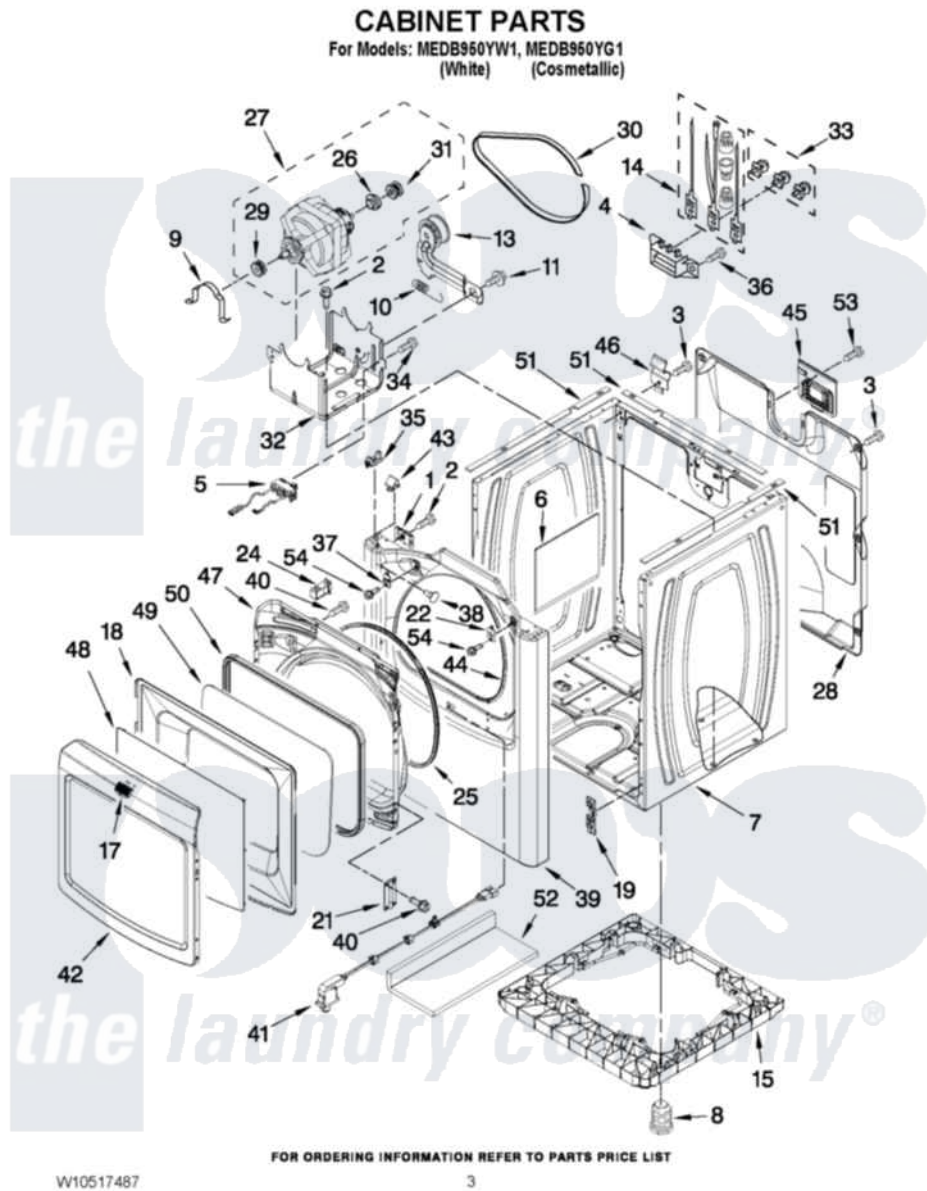

Maytag MEDB950YG1 02 - CABINET PARTS

Maytag Residential Maytag MEDB950YG1 Dryer Parts Parts Diagram 02 - CABINET PARTS
Click on the part number to view part

Item	Original Part Number	Replaced By	Status	Part Description
1	98234			Clip, U-Bend
2	3390631			Screw, 10-16 X 3/8
3	693995			Screw, Hex Head
4	3397659			Block, Terminal
5	W10314253			Switch, Assembly Broken Belt
6	W10123956			Dampening Panel
7	W10183827	W10223154		Cabinet
"	W10304162		Not Available	CABINET (INCLUDES ITEM 51) (COSMETALLIC)
8	W10363894			Foot, Dryer
NI	279810			Foot-Optional
9	660658			Clamp, Motor Mounting 343481 685441
10	3387374			Spring, Idler
11	3389420			Retainer-Idler 1/4-20 X 1/16
13	8547160			Pulley Assembly
14	270218			Terminal Tinned And Brass

14	279910		Panel
15	W10363887		Riser-Full
17	W10323735		Badge
18	W10304170		Bezel, Door Clip
19	3394083		Clip, Front Panel
21	W10249708		Hinge, Assembly
"	W10463337		Assembly, Hinge
22	W10111888		Plug, Strike
24	W10111905		Assembly, Door Catch
25	W10221653	W10239307	Seal-Door
26	3393657		Restrainer, Belt
27	W10460374		Motor, Assembly 60 Hz
28	W10140148		Panel, Rear
29	W10139247		Pulley, Blower
30	W10136934		Belt, Drive
31	W10136930		Pulley,
32	8547158		Bracket, Motor
33	279393		Terminal Block Screw Kit
34	3390631		Screw, 10-16 X 3/8
35	8568303		Locator, Snap Down
36	3393008	308685	Side Trim)
37	W10111906	W10295405	Strike
38	W10144494		Plug-Hole
39	W10463261		Front Panel
"	W10463263		Front Panel Z
40	342055	488627	Screw
41	W10350909		Door Switch Assembly
42	W10252478		Door, Outer
"	W10344649		Door, Outer
43	8576625		Lock, Front Top
44	W10044490		Seal, Front Panel
45	W10110241		Cover, Terminal Block
46	238088	8066217	Hinge, Top
47	W10111878		Door, Inner
"	W10304172		Door, Inner
48	W10369542		Window, Outer
49	W10111857		Glass, Inner Door
50	W10111859		Gasket, Inner Door
51	W10316529		Foam-Seal Cabinet
52	W10215725		Cover, Door Switch
53	8533974	4331106	Screw, No.10-32 X 7/16
54	3400805		Screw, 8-18 X 3/64