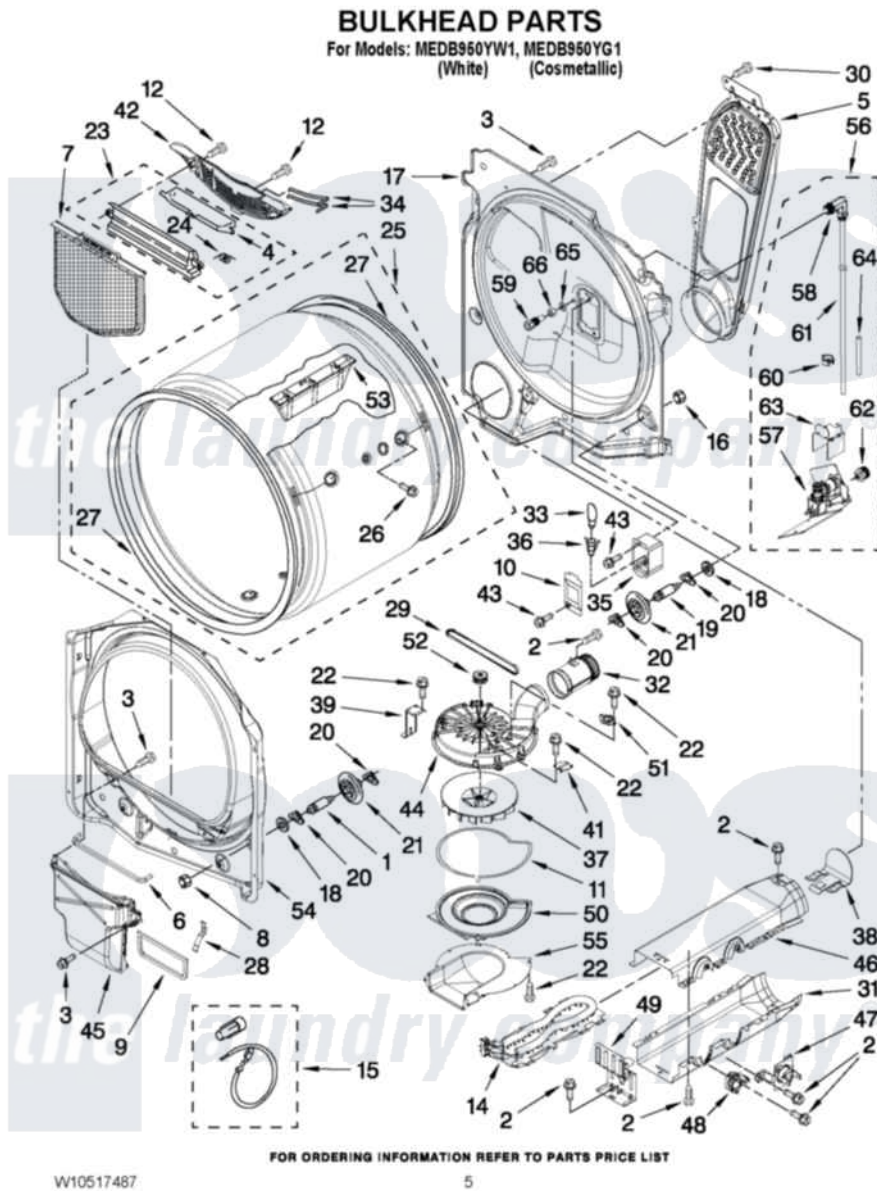

# Maytag MEDB950YG1 03 - BULKHEAD PARTS

Maytag [Residential Maytag MEDB950YG1 Dryer Parts](#) Parts Diagram 03 - BULKHEAD PARTS  
Click on the part number to view part

Item	Original Part Number	Replaced By	Status	Part Description
1	<a href="#">W10359271</a>			Shaft, Drum Roller Threads
2	<a href="#">90767</a>			Screw, 8A X 3/8 HeX Washer Head Tapping
3	<a href="#">3390631</a>			Screw, 10-16 X 3/8
4	3394984	<a href="#">8563758</a>		Door, Lint Screen
5	<a href="#">8544730</a>			Air Duct Assembly
6	<a href="#">697813</a>			Seal, Outlet Housing
7	W10049370	<a href="#">W10120998</a>		Screen
8	3934666	<a href="#">W10080210</a>		Nut, 3/8 X 16
9	<a href="#">8544721</a>			Seal, Lint Duct
10	3402841	<a href="#">8532165</a>		Lens, Drum Light
11	<a href="#">8573068</a>			Seal, Blower Cover
12	<a href="#">3387230</a>			Screw, 10-16 X 13/16
14	<a href="#">8544771</a>			Heater Element
15	<a href="#">279457</a>			Wire Kit, Terminal
16	W10001120	<a href="#">W10080190</a>		Nut, 3/8-16
17	<a href="#">W10139797</a>			Bulkhead, Rear