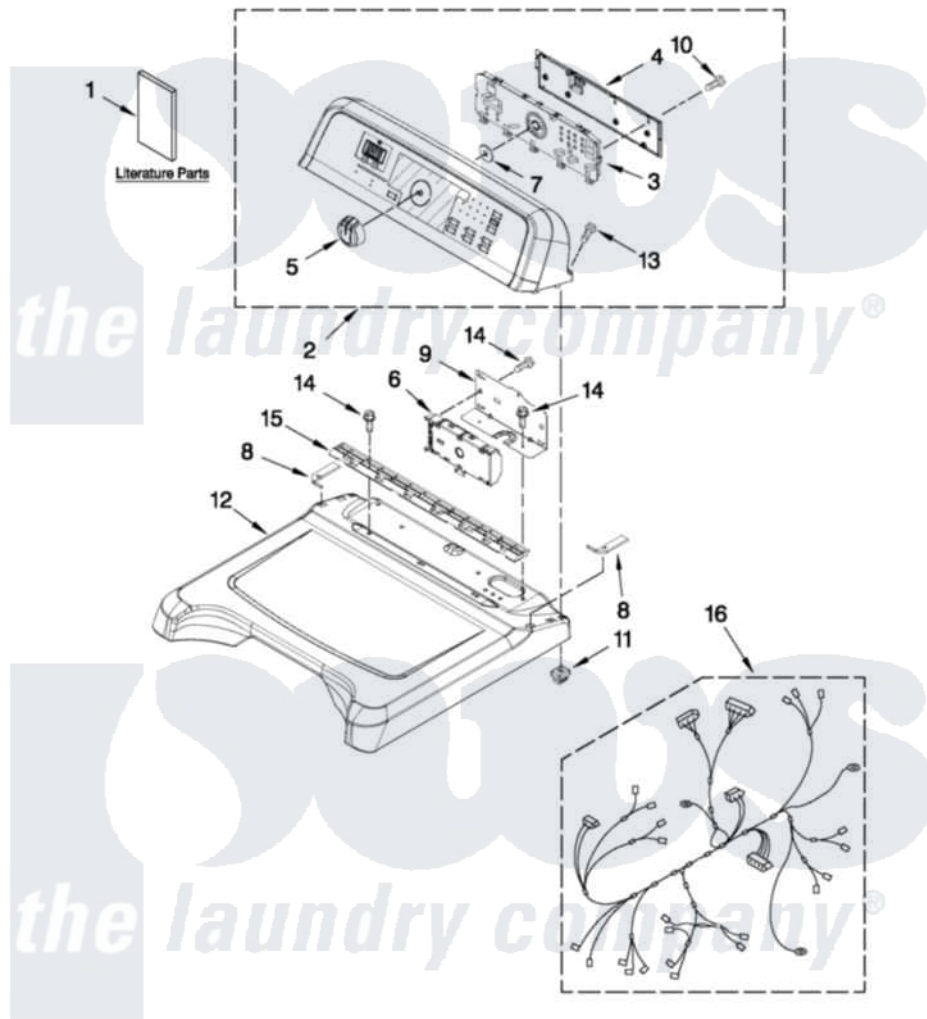

# Maytag MEDB950YW0 01 - TOP AND CONSOLE PARTS

**MAYTAG**

## TOP AND CONSOLE PARTS

27" ELECTRIC DRYER

For Models: MEDB950YW0, MEDB950YG0

(White) (Granite)

FOR ORDERING INFORMATION REFER TO PARTS PRICE LIST

7-11 Printed in U.S.A. (JLP) (psw)

1

Part No. W10437044 Rev. A

Maytag Residential Maytag MEDB950YW0 Dryer Parts Parts Diagram 01 - TOP AND CONSOLE PARTS

[Click on the part number to view part](#)

Item	Original Part Number	Replaced By	Status	Part Description
1	W10392124		Not Available	INSTALLATION, INSTRUCTION
"	W10388780		Not Available	GUIDE, USE & CARE
"	W10393006		Not Available	TECH, SHEET
2	<a href="#">W10338346</a>			Console Assembly
"	<a href="#">W10338347</a>			Console Assembly
3	<a href="#">W10388669</a>			User Interface
4	<a href="#">W10051124</a>			Cover, Rear
5	<a href="#">W10338554</a>			Knob, Assembly
6	<a href="#">W10249829</a>			Control Electronic
7	<a href="#">8572039</a>			Seal, User Interface
8	<a href="#">W10219695</a>			Foam Seal, Top
"	<a href="#">W10219694</a>			Foam Seal, Top
9	<a href="#">8563853</a>			Bracket, Machine Controller
10	<a href="#">W10003770</a>			Screw, 6-19 X 1/2
11	<a href="#">W10112673</a>			Screw, Grommet
12	<a href="#">W10223157</a>			Top

"	<a href="#">W10338836</a>		Top
13	<a href="#">W10131402</a>		Screw, 8-18 X 1.370
14	337686	Not Available	SCREW, 8-18 X .500
15	<a href="#">8558863</a>		Bracket, Console
16	<a href="#">W10319802</a>		Harness, Electric