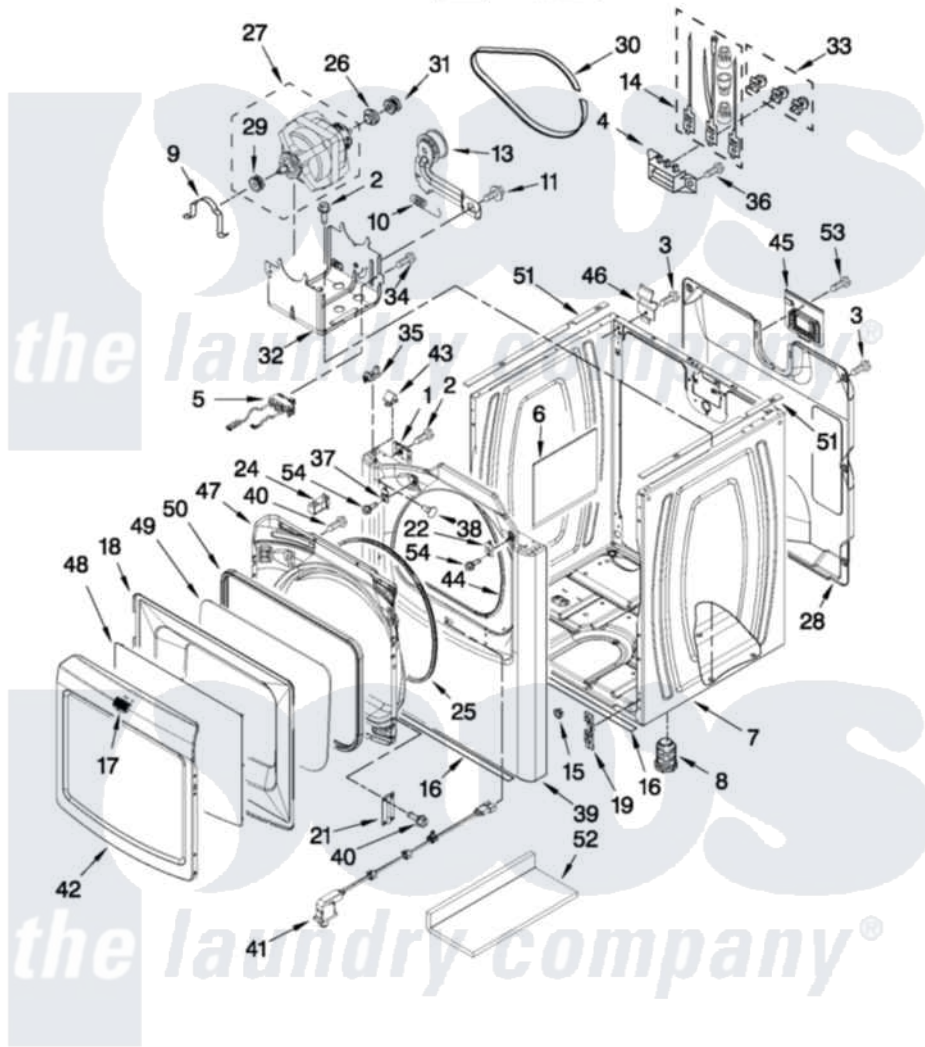

Maytag MEDB950YW0 02 - CABINET PARTS

CABINET PARTS For Models: MEDB950YW0, MEDB950YG0 (White) (Granite)

FOR ORDERING INFORMATION REFER TO PARTS PRICE LIST

W10437044

3

Maytag [Residential Maytag MEDB950YW0 Dryer Parts](#) Parts Diagram 02 - CABINET PARTS
Click on the part number to view part

Item	Original Part Number	Replaced By	Status	Part Description
1	W10007520			Clip, Ground
2	3390631			Screw, 10-16 X 3/8
3	693995			Screw, Hex Head
4	3397659			Block, Terminal
5	W10314253			Switch, Assembly Broken Belt
6	W10123956			Dampening Panel
7	W10223154			Cabinet
"	W10338830			Cabinet
8	W10363894			Foot, Dryer
NI	279810			Foot-Optional
9	660658			Clamp, Motor Mounting 343481 685441
10	3387374			Spring, Idler
11	3389420			Retainer-Idler 1/4-20 X 1/16
13	8547160			Pulley Assembly
14	279318			Terminal Tinned And Brass Panel