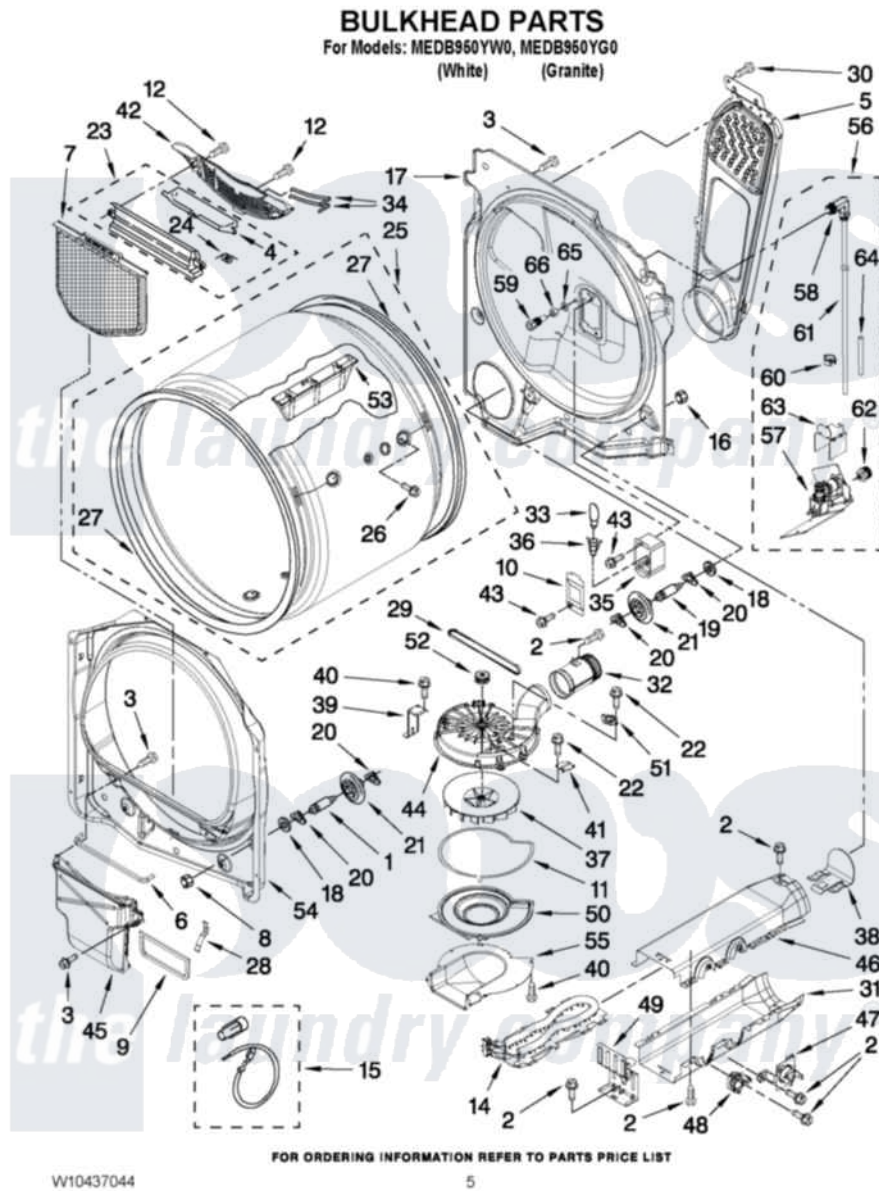

# Maytag MEDB950YW0 03 - BULKHEAD PARTS

Maytag Residential Maytag MEDB950YW0 Dryer Parts Parts Diagram 03 - BULKHEAD PARTS  
Click on the part number to view part

Item	Original Part Number	Replaced By	Status	Part Description
1	<a href="#">W10359271</a>			Shaft, Drum Roller Threads
2	<a href="#">90767</a>			Screw, 8A X 3/8 HeX Washer Head Tapping
3	<a href="#">3390631</a>			Screw, 10-16 X 3/8
4	3394984	<a href="#">8563758</a>		Door, Lint Screen
5	<a href="#">8544730</a>			Air Duct Assembly
6	<a href="#">697813</a>			Seal, Outlet Housing
7	W10049370	<a href="#">W10120998</a>		Screen
8	3934666	<a href="#">W10080210</a>		Nut, 3/8 X 16
9	<a href="#">8544721</a>			Seal, Lint Duct
10	3402841	<a href="#">8532165</a>		Lens, Drum Light
11	<a href="#">8573068</a>			Seal, Blower Cover
12	<a href="#">3387230</a>			Screw, 10-16 X 13/16
14	<a href="#">8544771</a>			Heater Element
15	<a href="#">279457</a>			Wire Kit, Terminal
16	W10001120	<a href="#">W10080190</a>		Nut, 3/8-16
17	<a href="#">W10139797</a>			Bulkhead, Rear