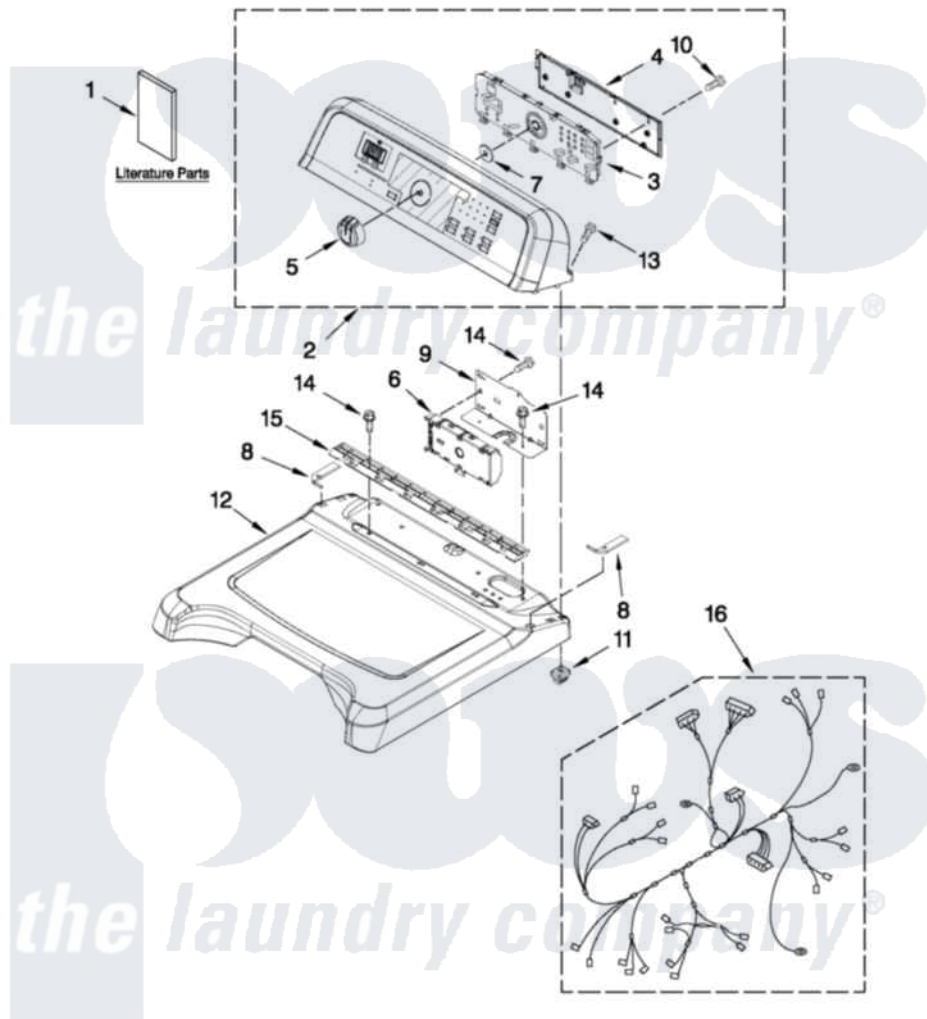

# Maytag MEDB950YW1 01 - TOP AND CONSOLE PARTS

**MAYTAG**

## TOP AND CONSOLE PARTS

27" ELECTRIC DRYER

For Models: MEDB950YW1, MEDB960YG1  
(White) (Cosmetallic)

FOR ORDERING INFORMATION REFER TO PARTS PRICE LIST

6-12 Printed in U.S.A. (GG)(bay)

1

Part No. W10517487 Rev. A

Maytag Residential Maytag MEDB950YW1 Dryer Parts Parts Diagram 01 - TOP AND CONSOLE PARTS

[Click on the part number to view part](#)

Item	Original Part Number	Replaced By	Status	Part Description
1	W10392124		Not Available	INSTALLATION, INSTRUCTION
"	W10388780		Not Available	GUIDE, USE & CARE
"	W10393006		Not Available	TECH, SHEET
2	<a href="#">W10338346</a>			Console Assembly
"	<a href="#">W10338347</a>			Console Assembly
3	<a href="#">W10388669</a>			User Interface
4	<a href="#">W10051124</a>			Cover, Rear
5	<a href="#">W10338554</a>			Knob, Assembly
6	<a href="#">W10432257</a>			Control Electronic
7	<a href="#">8572039</a>			Seal, User Interface
8	<a href="#">W10219695</a>			Foam Seal, Top
"	<a href="#">W10219694</a>			Foam Seal, Top
9	<a href="#">8563853</a>			Bracket, Machine Controller
10	<a href="#">W10003770</a>			Screw, 6-19 X 1/2
11	<a href="#">W10112673</a>			Screw, Grommet
12	<a href="#">W10223157</a>			Top

"	<a href="#">W10338836</a>		Top
13	<a href="#">W10131402</a>		Screw, 8-18 X 1.370
14	337686	Not Available	SCREW, 8-18 X .500
15	<a href="#">8558863</a>		Bracket, Console
16	<a href="#">W10319802</a>		Harness, Electric